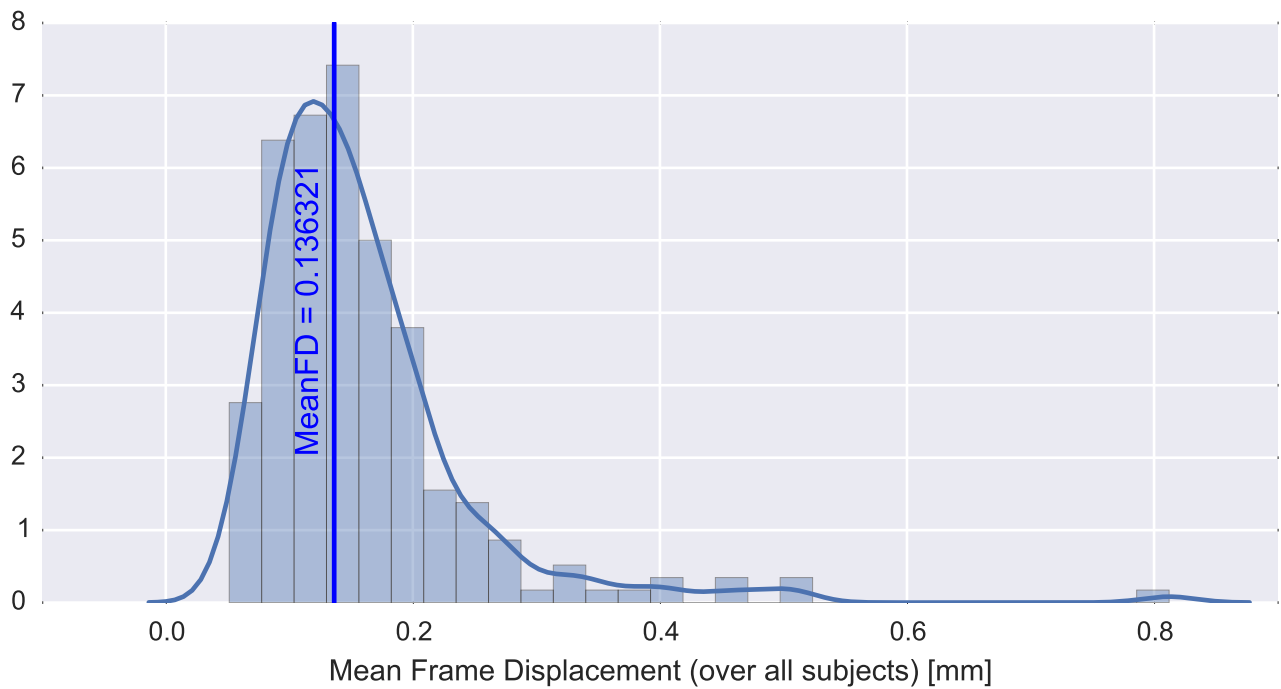

Mean EPI

Brain mask

tSNR

motion

fieldmap correction

coregistration