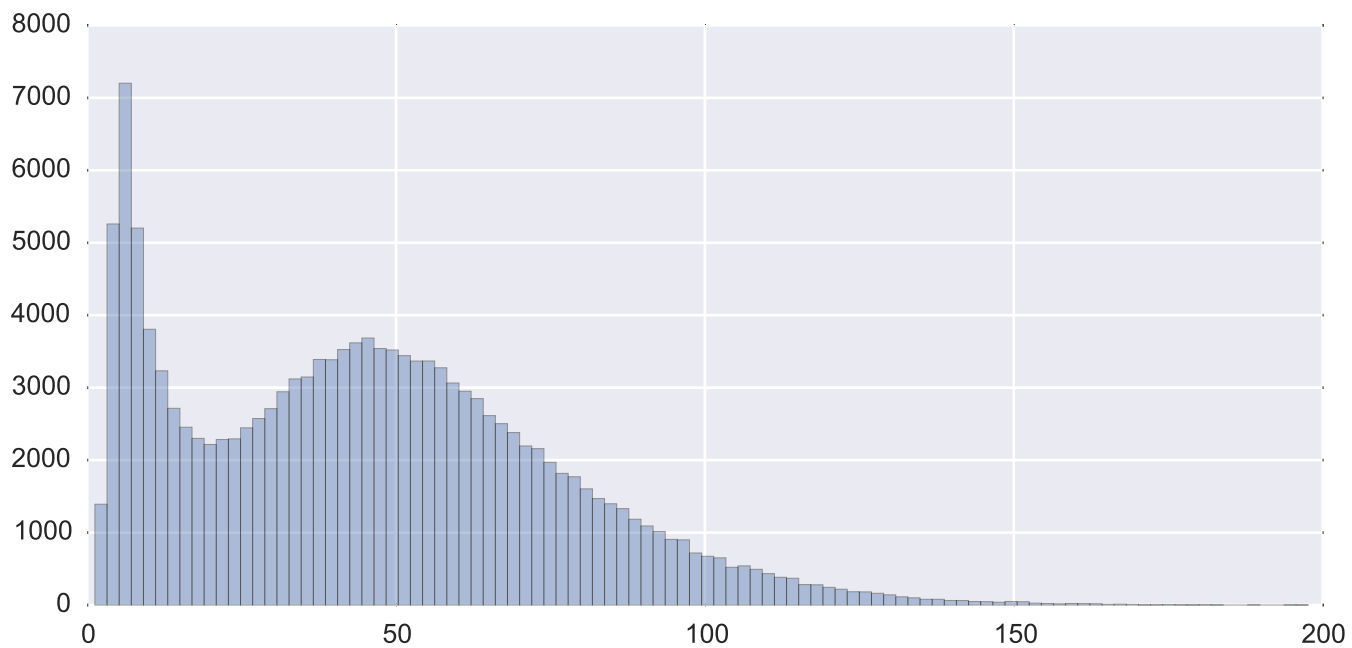

Mean EPI

Brain mask

tSNR

motion

fieldmap correction

coregistration