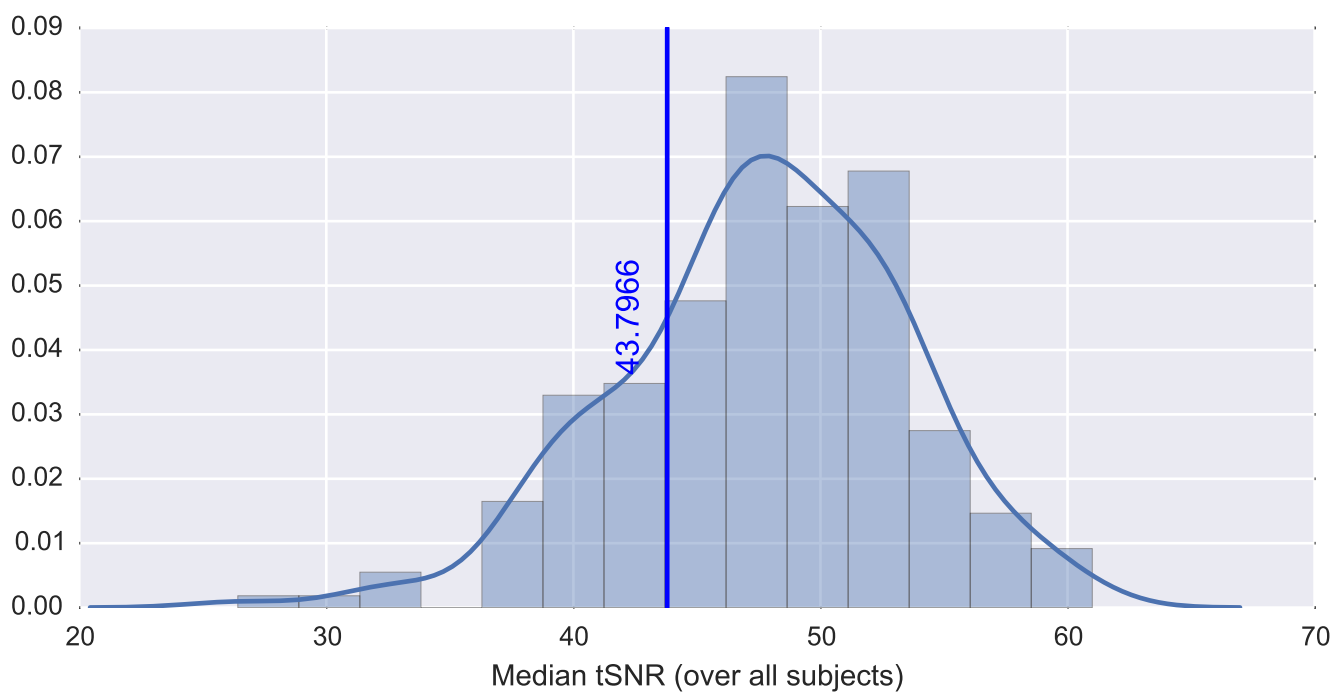

Mean EPI

Brain mask

tSNR

motion

fieldmap correction

coregistration