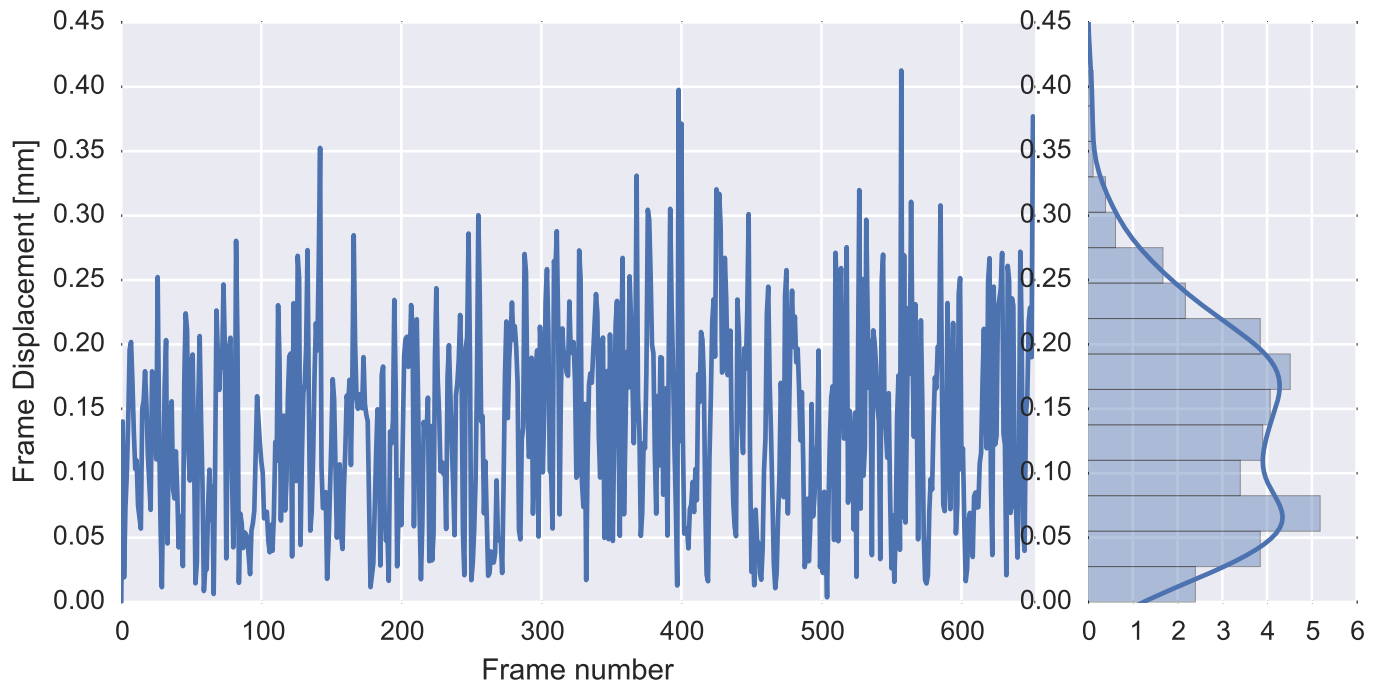

Mean EPI

Brain mask

tSNR

motion

fieldmap correction

coregistration