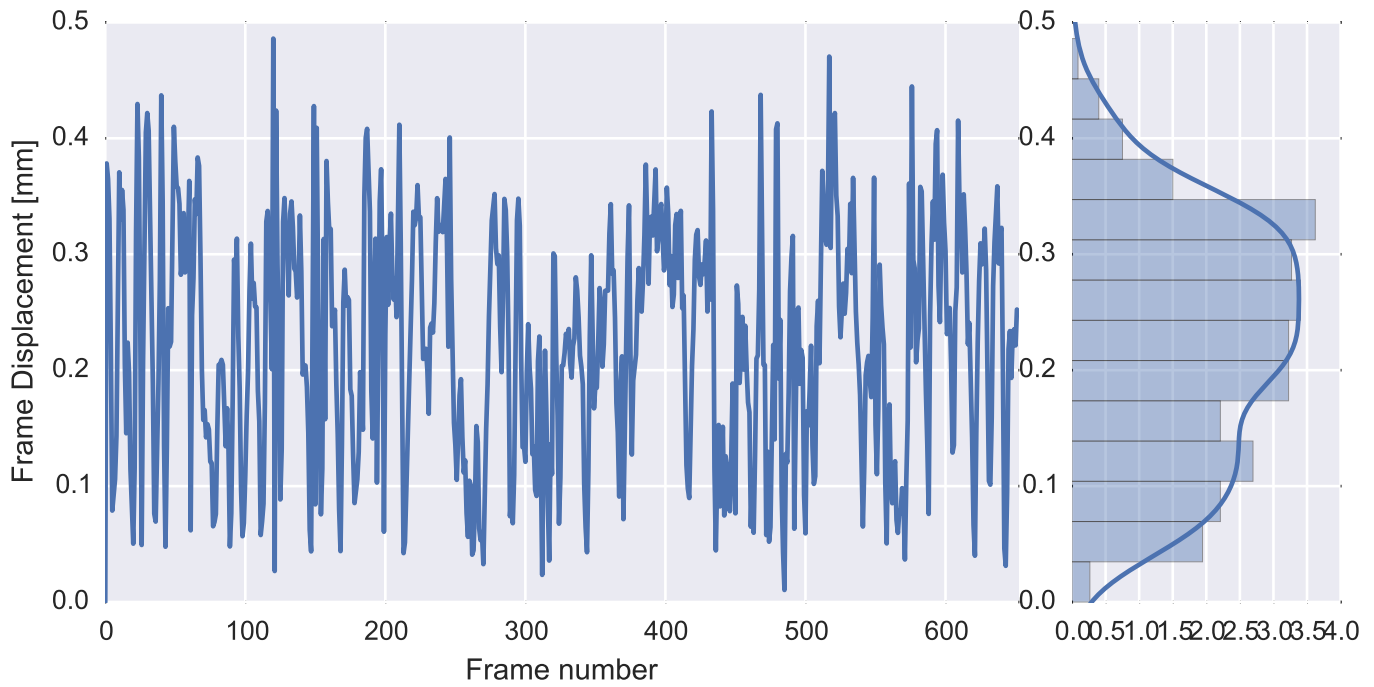

Mean EPI

Brain mask

tSNR

# fieldmap correction