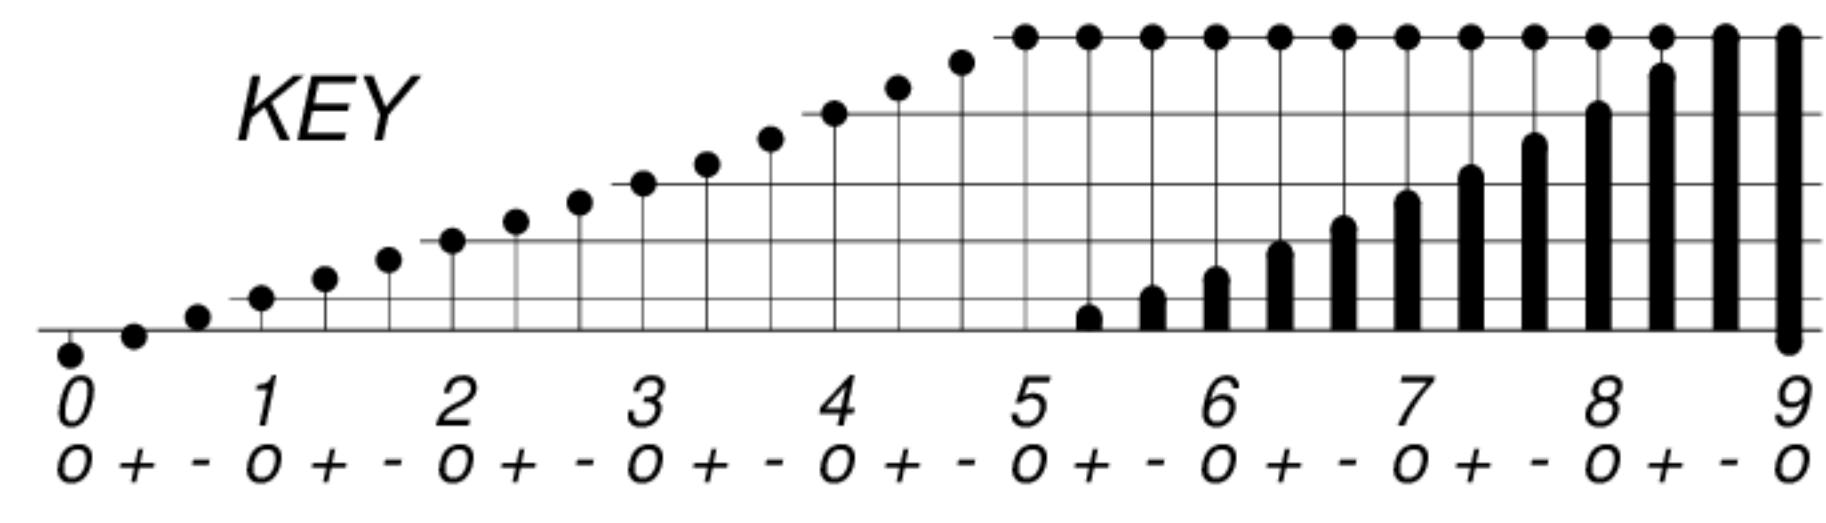

DAYS IN SOLAR ROTATION INTERVAL

1 2 3 4 5 6 7 8 9 10 11 12 13 14 15 16 17 18 19 20 21 22 23 24 25 26 27

ROT.-
NO.

KEY

▲ = sudden commencement

GFZ German Research Centre for Geosciences
**PLANETARY MAGNETIC
 THREE-HOUR-RANGE INDICES**
Kp 2011