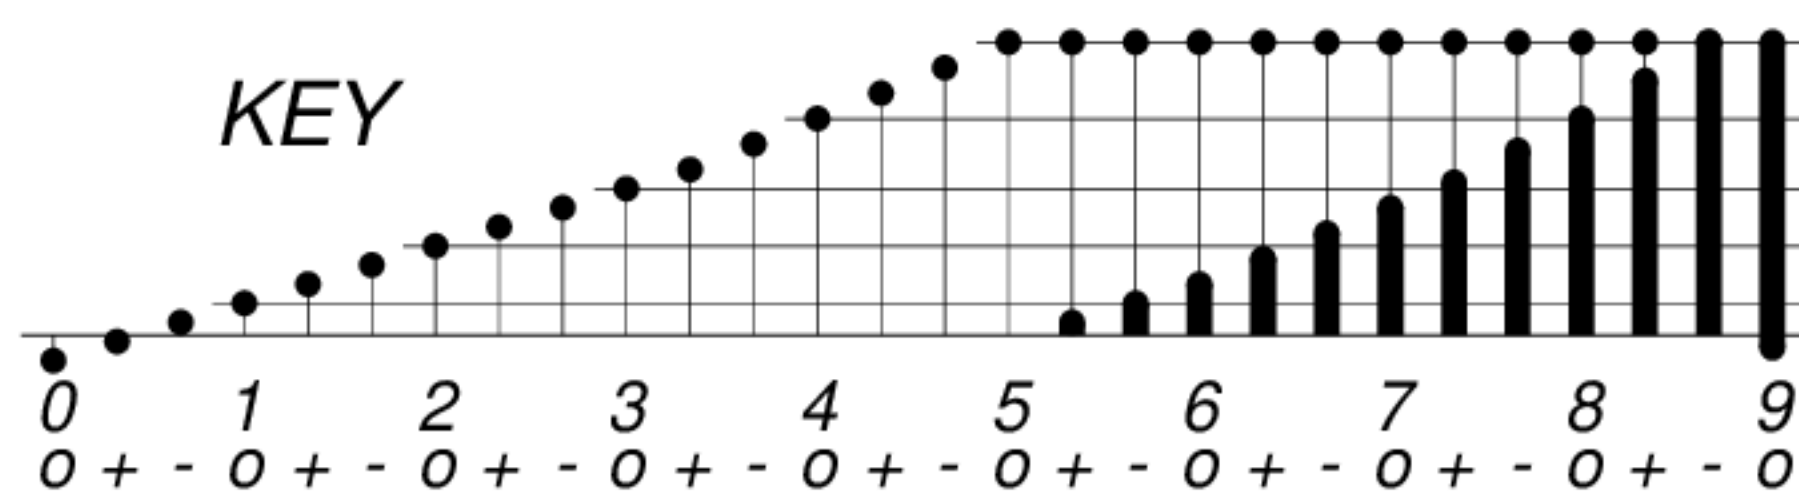

DAYS IN SOLAR ROTATION INTERVAL

1 2 3 4 5 6 7 8 9 10 11 12 13 14 15 16 17 18 19 20 21 22 23 24 25 26 27

ROT.-  
NO.

1981

KEY

▲ = sudden  
commencement

GFZ German Research Centre for Geosciences  
**PLANETARY MAGNETIC  
THREE-HOUR-RANGE INDICES**