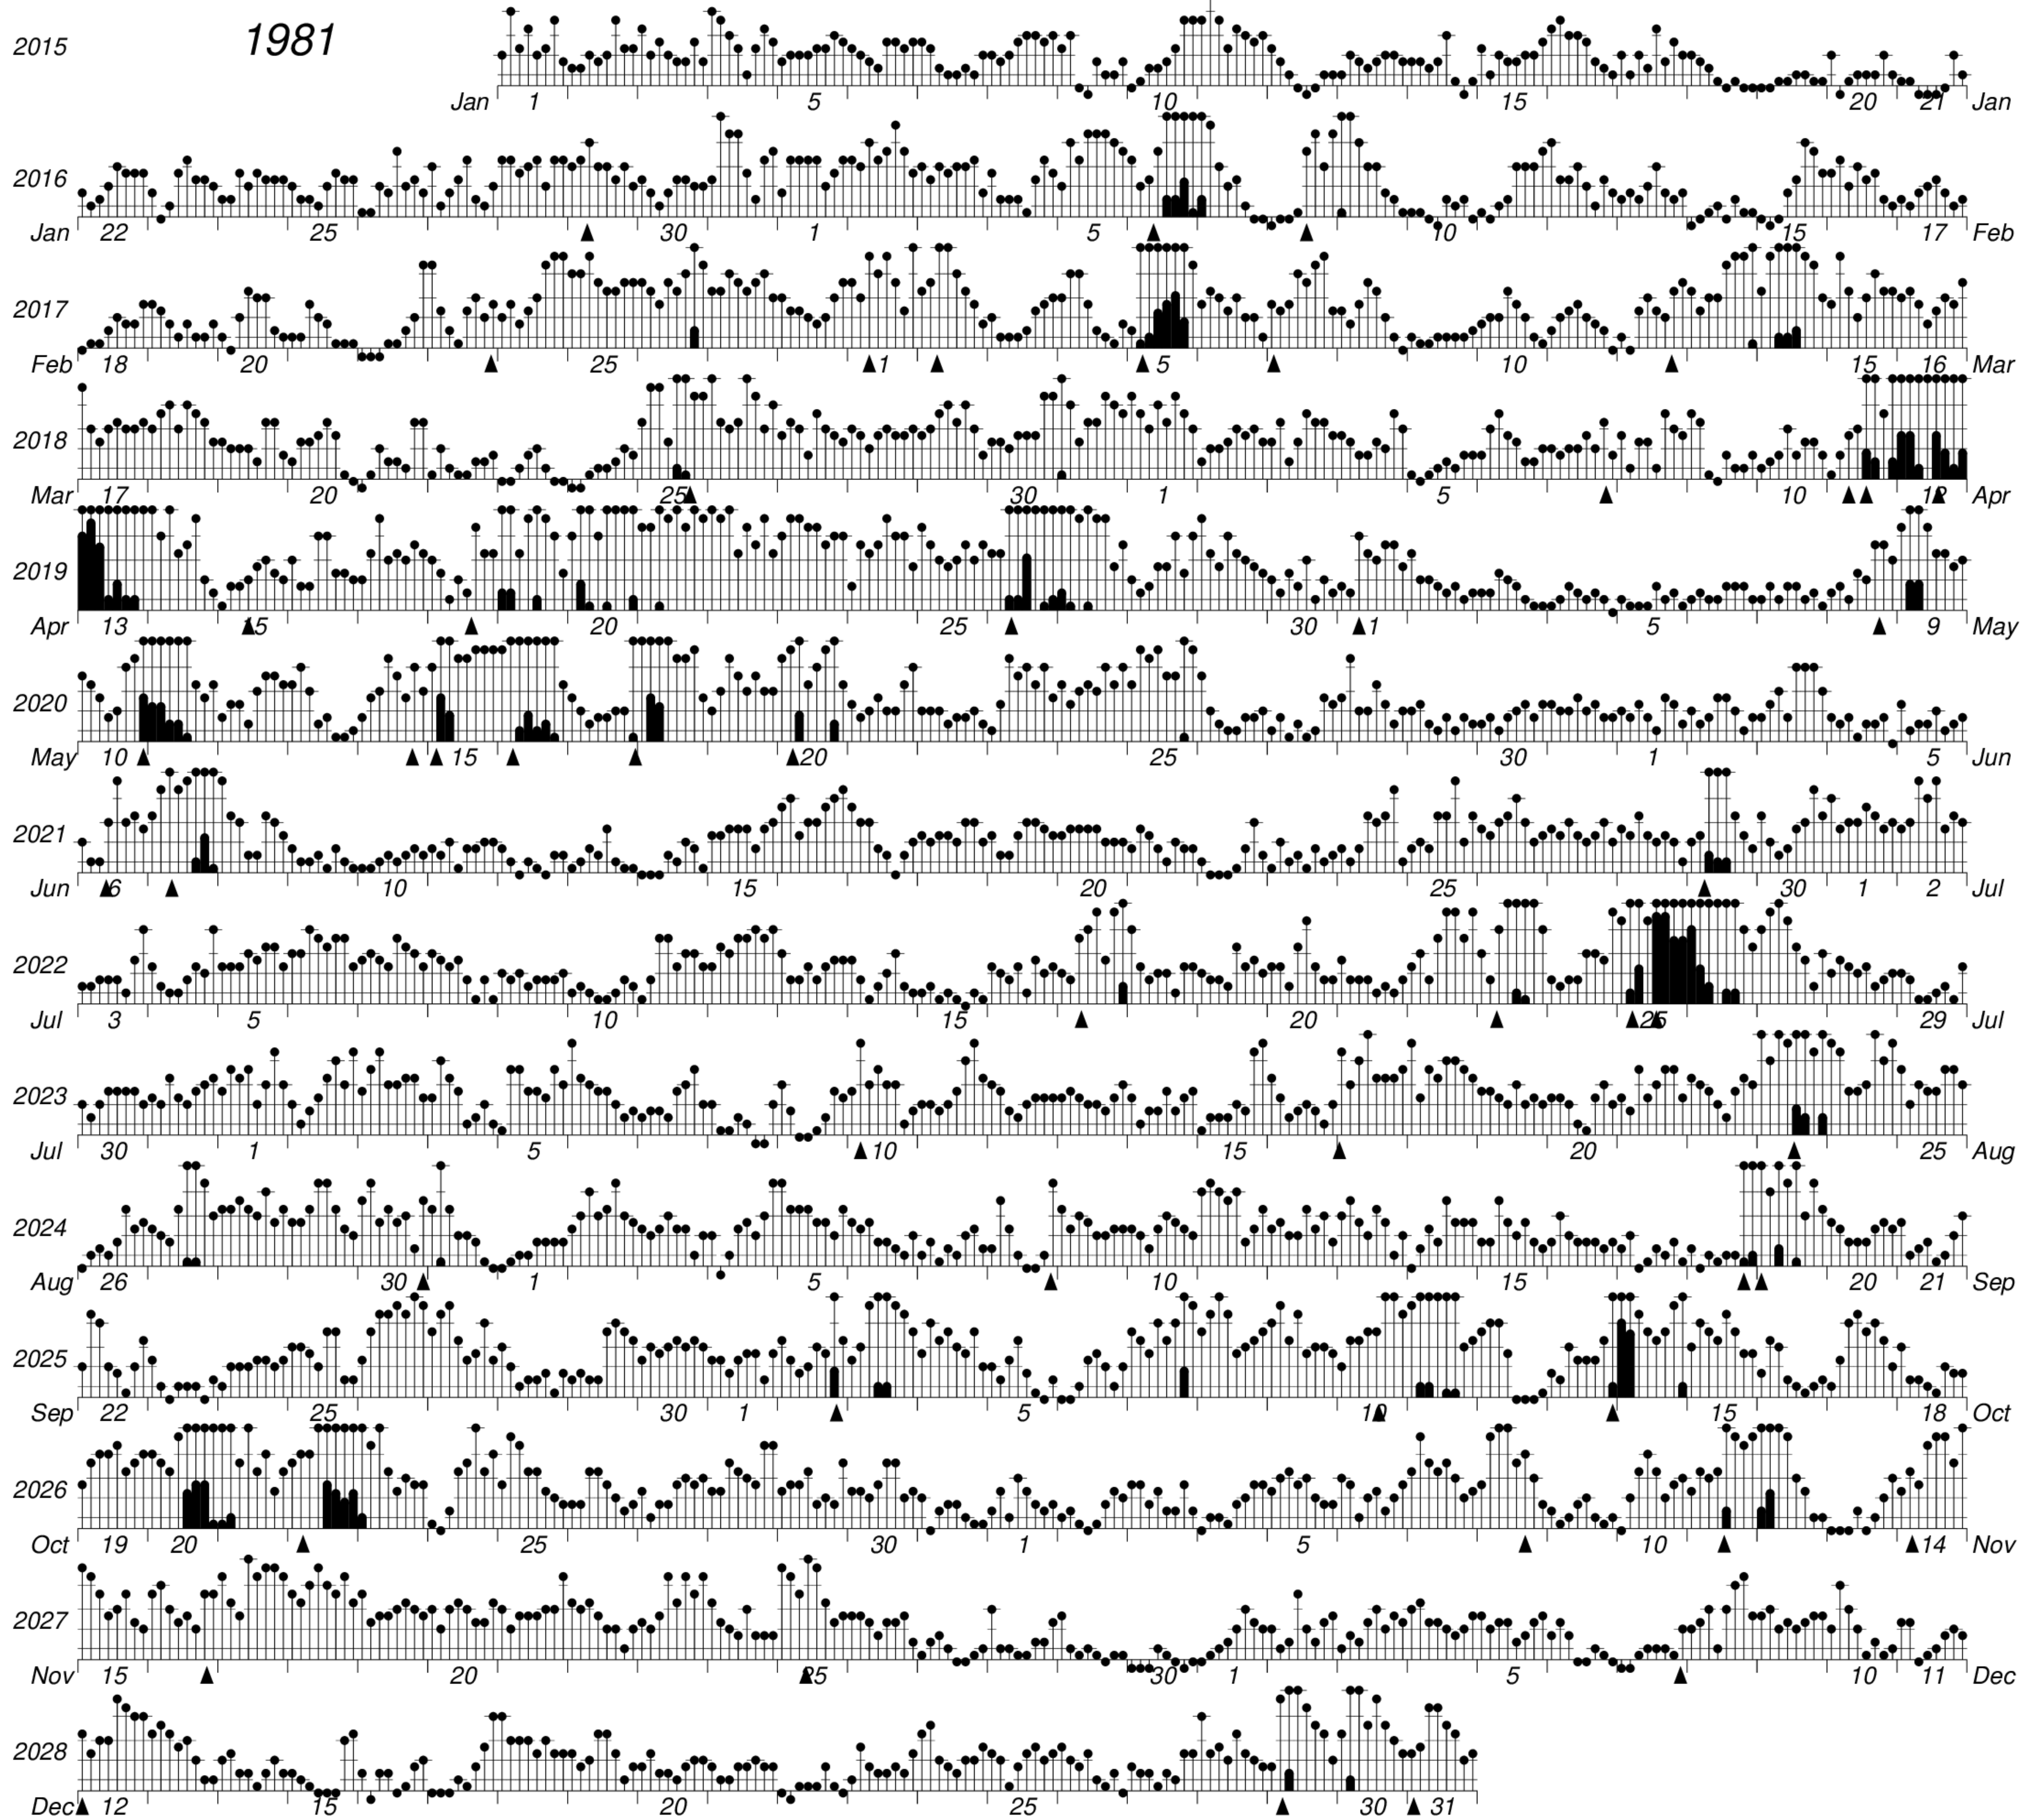

DAYS IN SOLAR ROTATION INTERVAL

1 2 3 4 5 6 7 8 9 10 11 12 13 14 15 16 17 18 19 20 21 22 23 24 25 26 27

ROT.-  
NO.

1981

KEY

▲ = sudden  
commencement

GFZ German Research Centre for Geosciences  
**PLANETARY MAGNETIC  
THREE-HOUR-RANGE INDICES**

*Kp* 1981