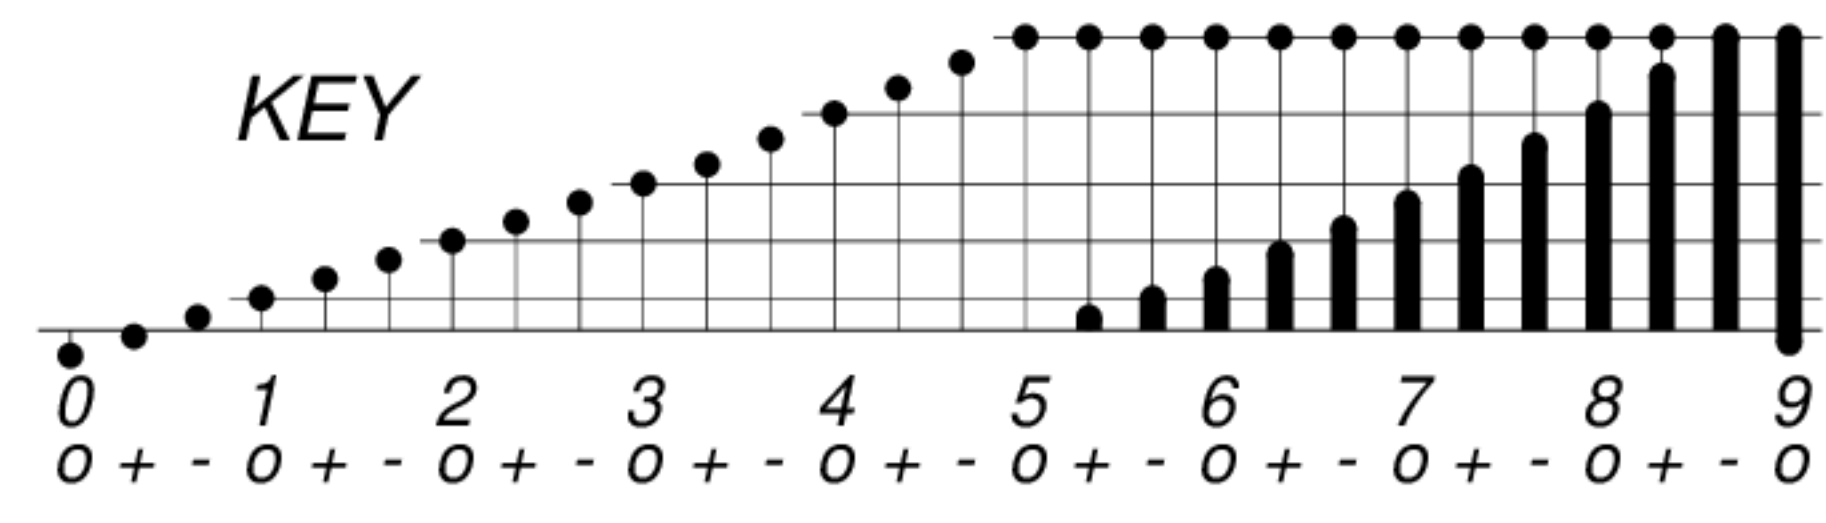

ROT.-
NO.

1953

KEY

▲ = sudden commencement

GFZ German Research Centre for Geosciences
**PLANETARY MAGNETIC
 THREE-HOUR-RANGE INDICES**
Kp 1953