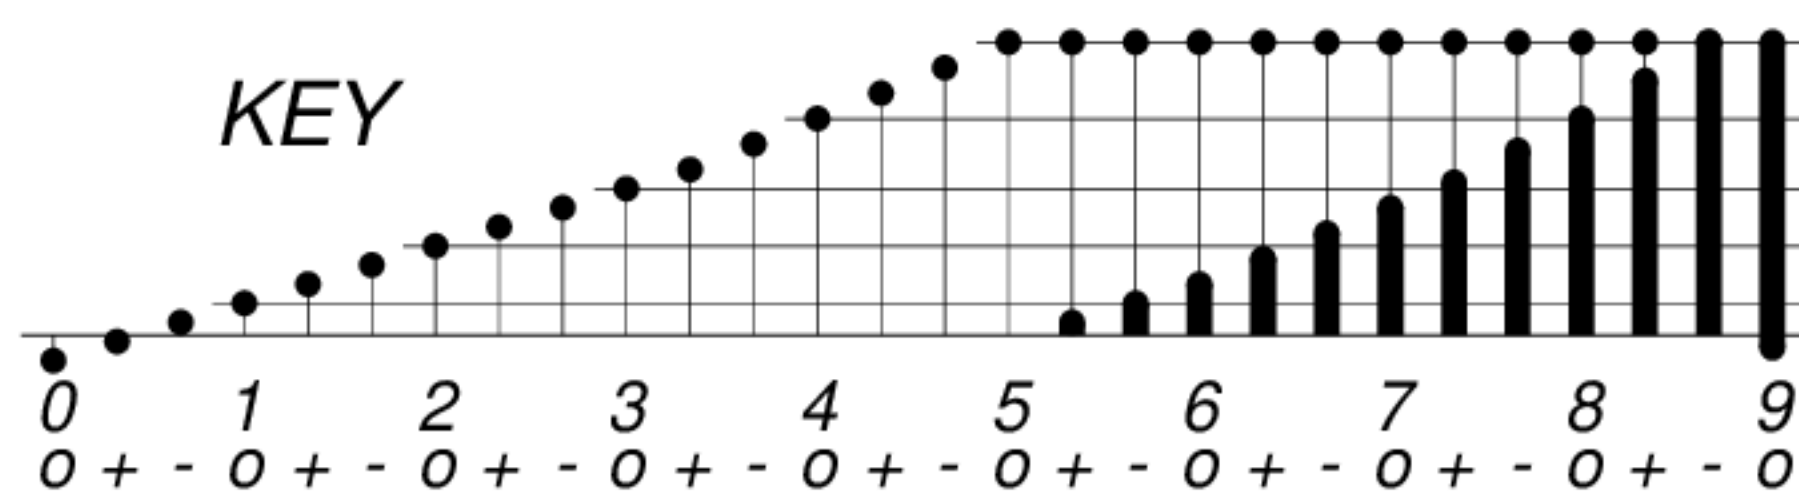

DAYS IN SOLAR ROTATION INTERVAL

1 2 3 4 5 6 7 8 9 10 11 12 13 14 15 16 17 18 19 20 21 22 23 24 25 26 27

ROT.-
NO.

1947

KEY

▲ = sudden
commencement

GFZ German Research Centre for Geosciences
**PLANETARY MAGNETIC
THREE-HOUR-RANGE INDICES**