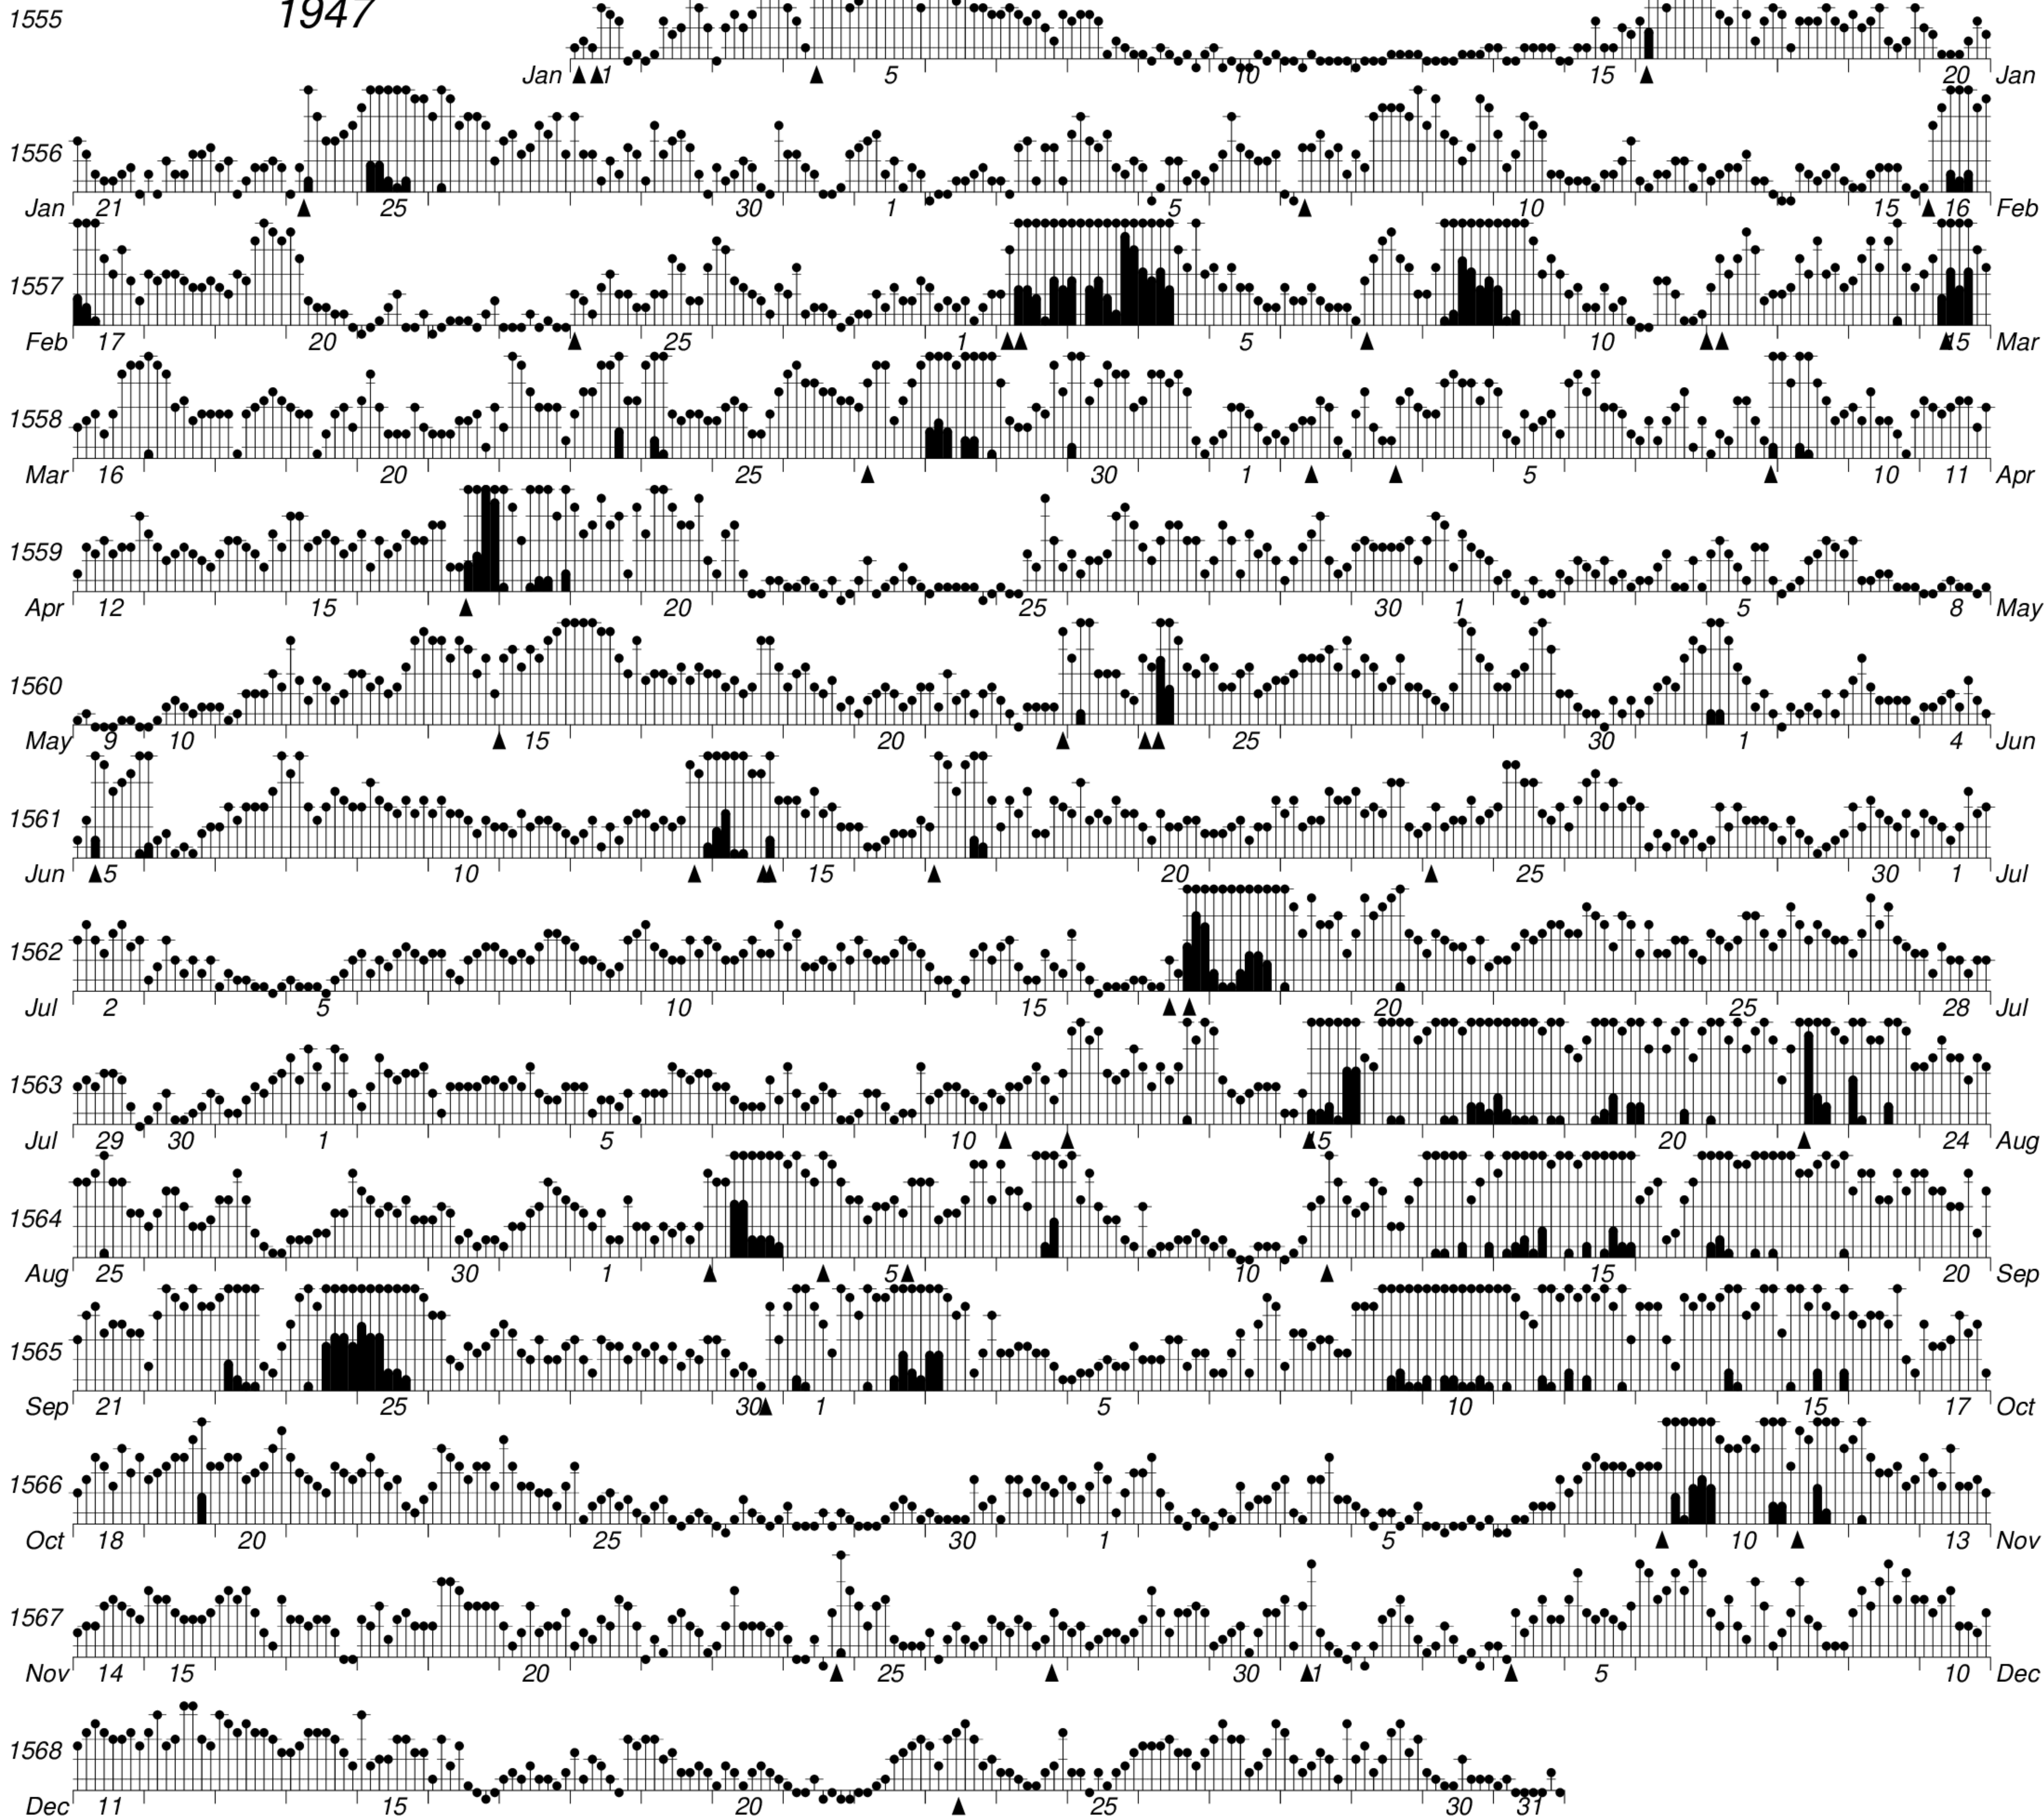

DAYS IN SOLAR ROTATION INTERVAL

1 2 3 4 5 6 7 8 9 10 11 12 13 14 15 16 17 18 19 20 21 22 23 24 25 26 27

ROT.-
NO.

1947

KEY

▲ = sudden
commencement

GFZ German Research Centre for Geosciences
**PLANETARY MAGNETIC
THREE-HOUR-RANGE INDICES**

Kp 1947