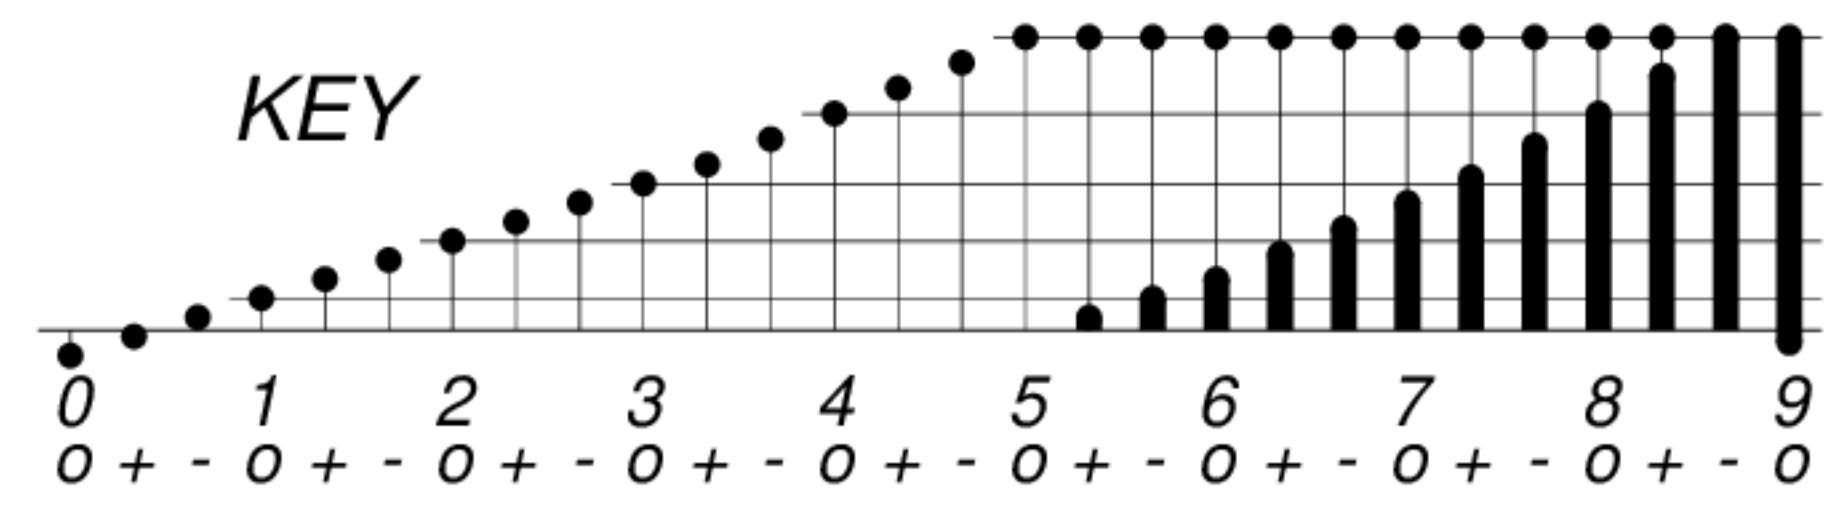

DAYS IN SOLAR ROTATION INTERVAL

1 2 3 4 5 6 7 8 9 10 11 12 13 14 15 16 17 18 19 20 21 22 23 24 25 26 27

ROT.-
NO.

1936

KEY

▲ = sudden commencement

GFZ German Research Centre for Geosciences
**PLANETARY MAGNETIC
 THREE-HOUR-RANGE INDICES**
Kp 1936