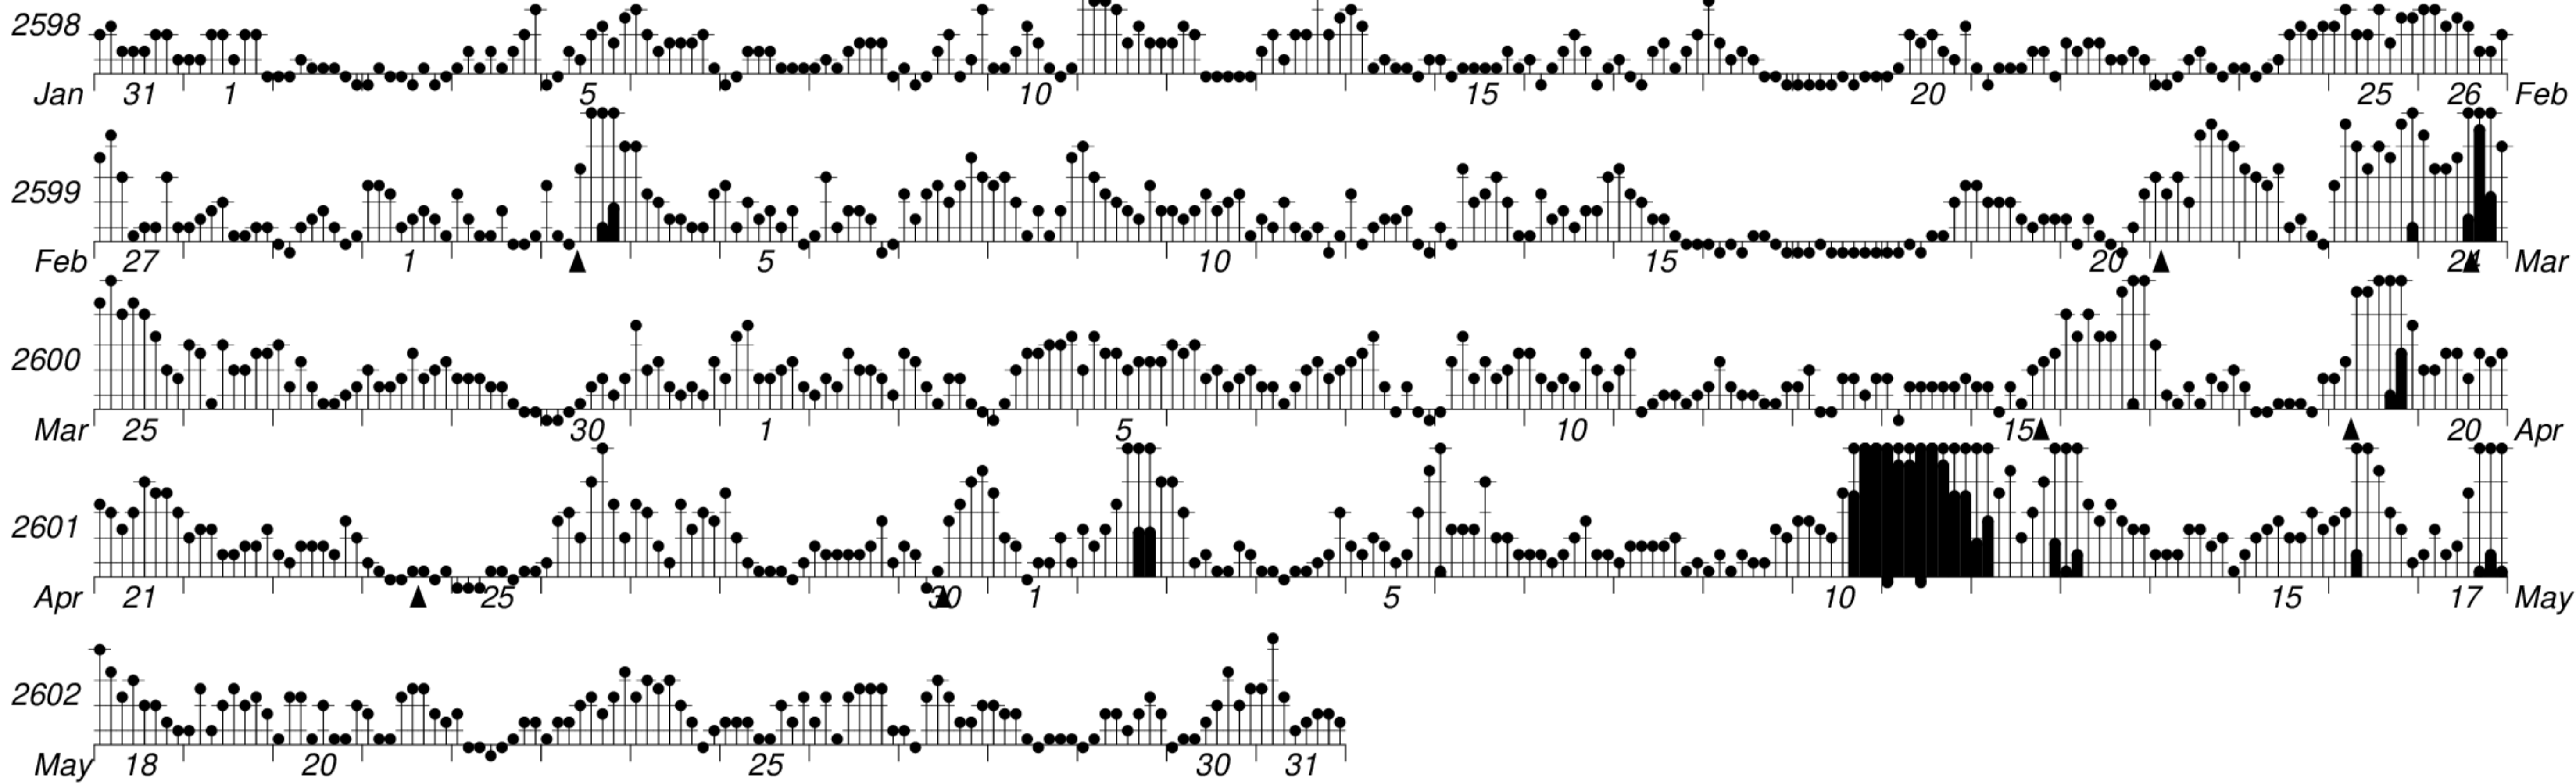

DAYS IN SOLAR ROTATION INTERVAL

1 2 3 4 5 6 7 8 9 10 11 12 13 14 15 16 17 18 19 20 21 22 23 24 25 26 27

ROT.-NO.

KEY

▲ = sudden commencement

GFZ German Research Centre for Geosciences
**PLANETARY MAGNETIC
 THREE-HOUR-RANGE INDICES**

Kp till 2024 May 31