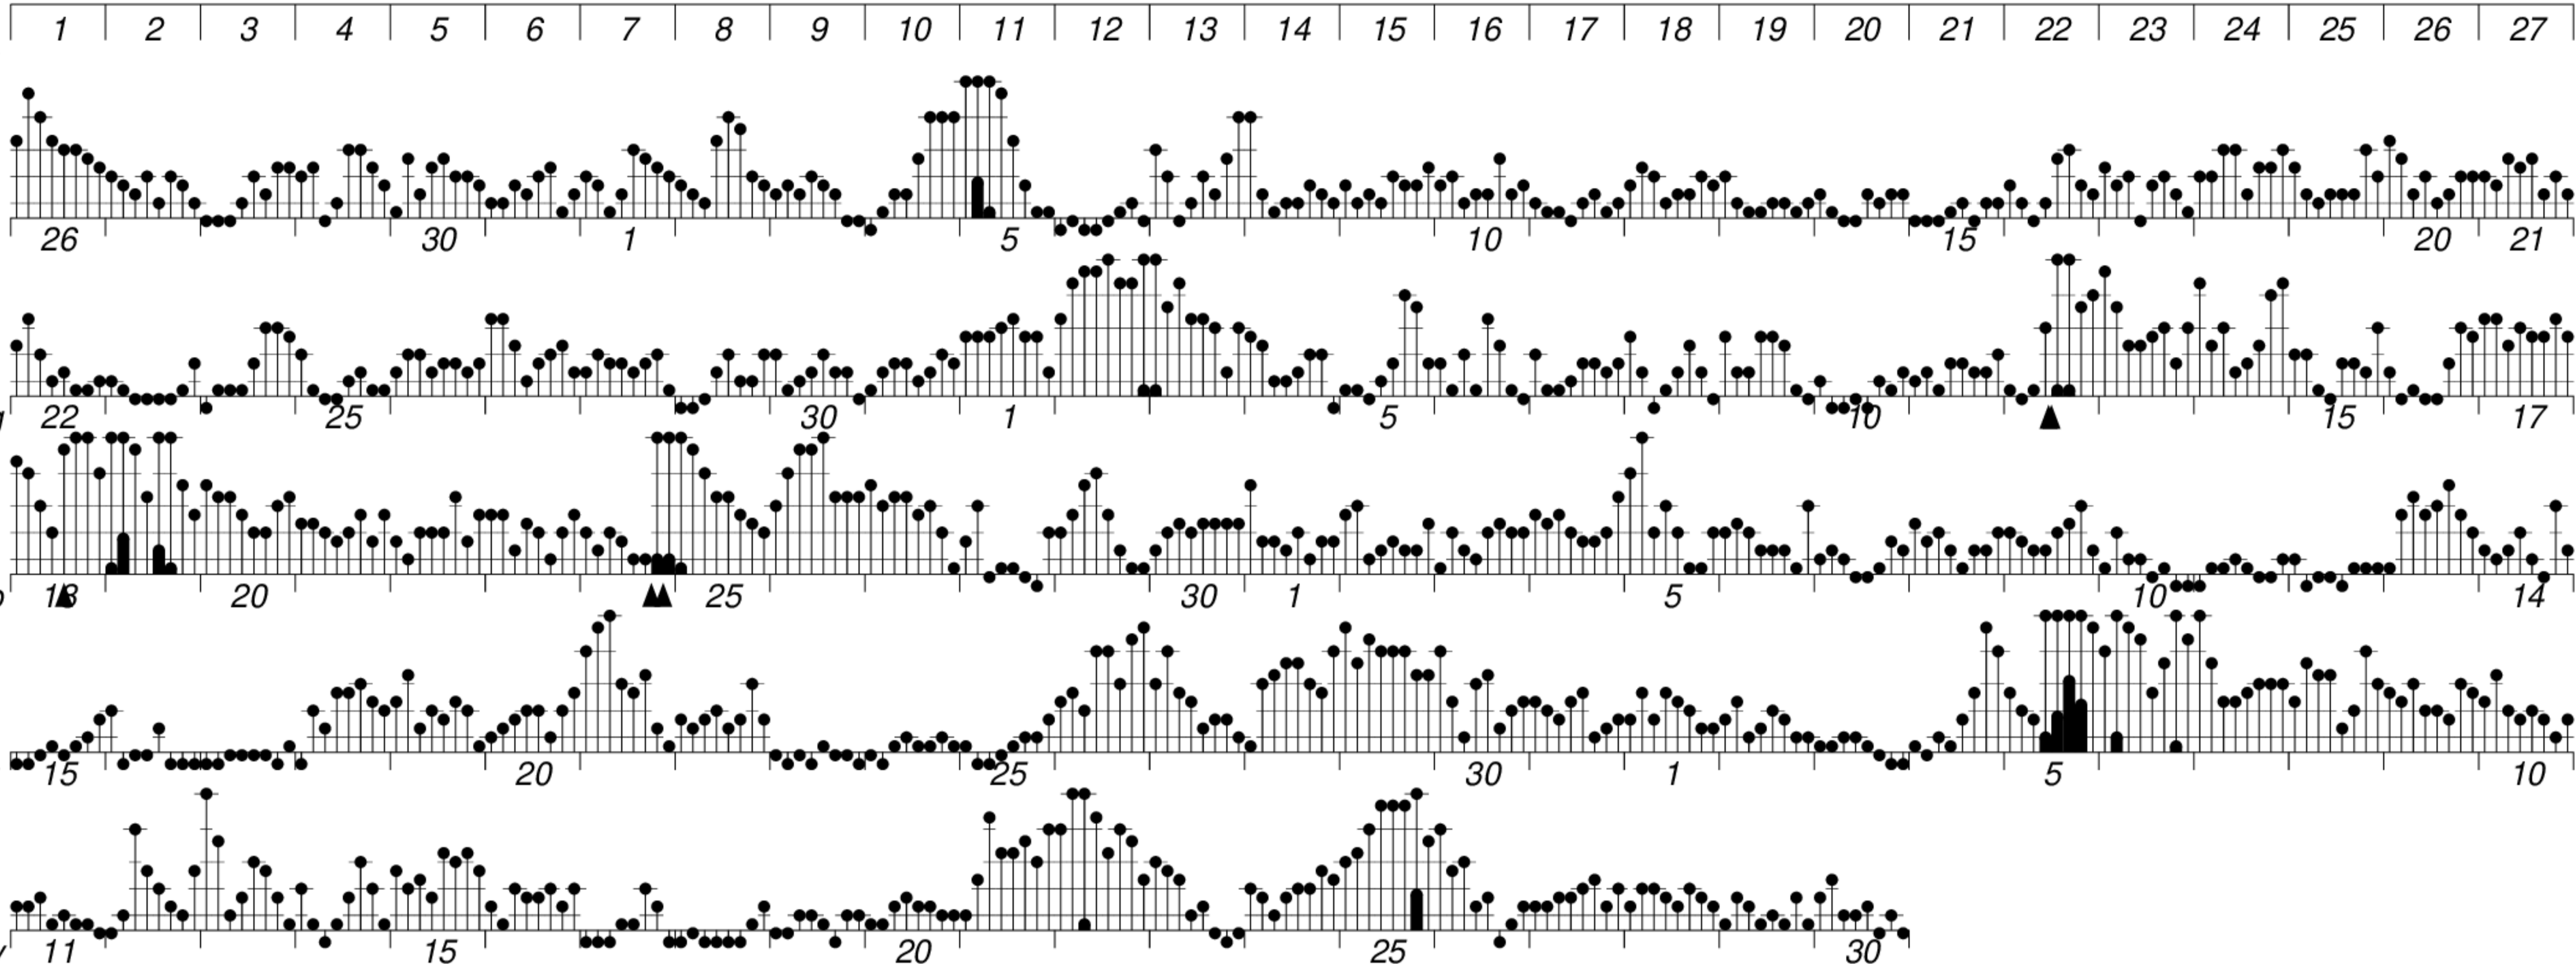

DAYS IN SOLAR ROTATION INTERVAL

GFZ German Research Centre for Geosciences
**PLANETARY MAGNETIC
 THREE-HOUR-RANGE INDICES**
Kp till 2023 Nov 30

▲ = sudden commencement