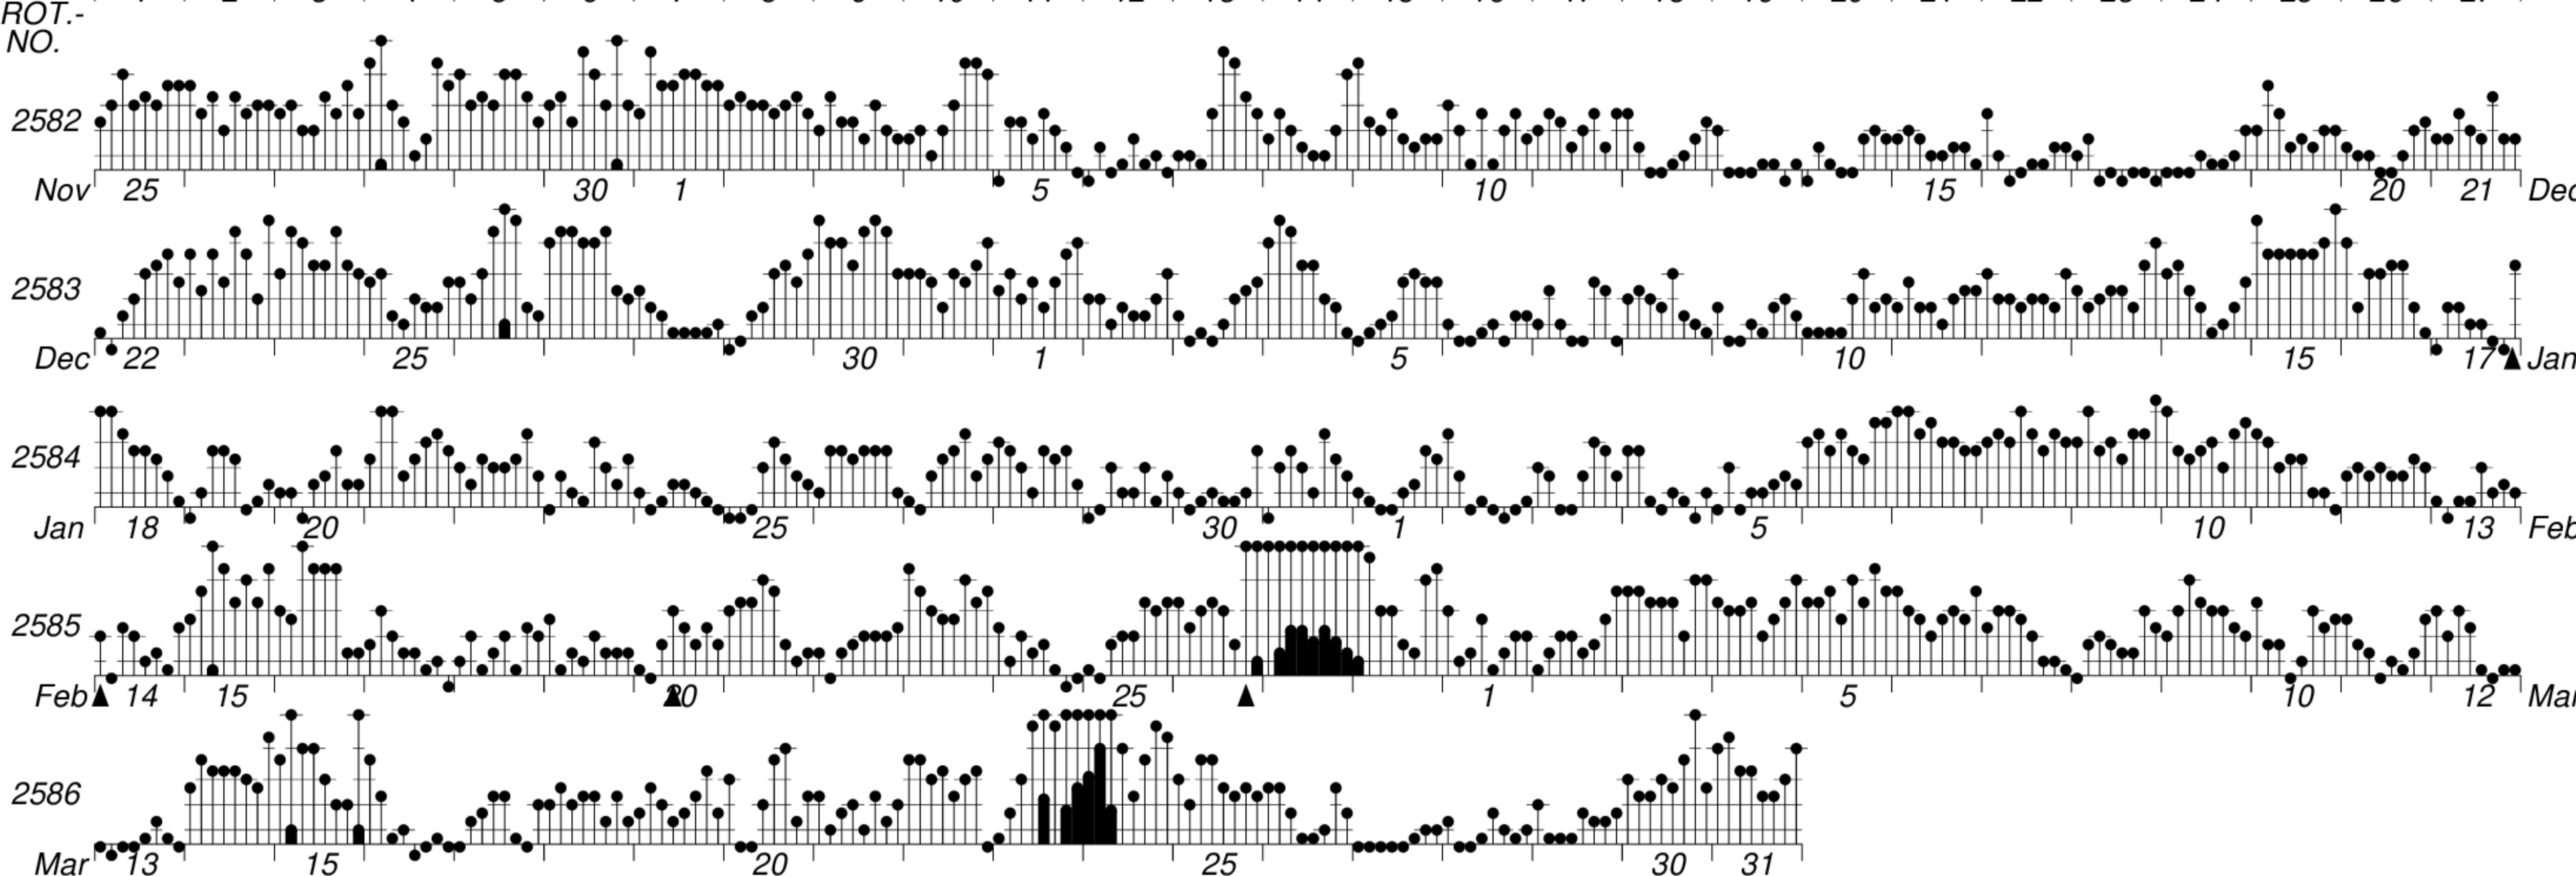

DAYS IN SOLAR ROTATION INTERVAL

1 2 3 4 5 6 7 8 9 10 11 12 13 14 15 16 17 18 19 20 21 22 23 24 25 26 27

KEY

▲ = sudden commencement

GFZ German Research Centre for Geosciences  
**PLANETARY MAGNETIC  
 THREE-HOUR-RANGE INDICES**

*Kp till 2023 Mar 31*