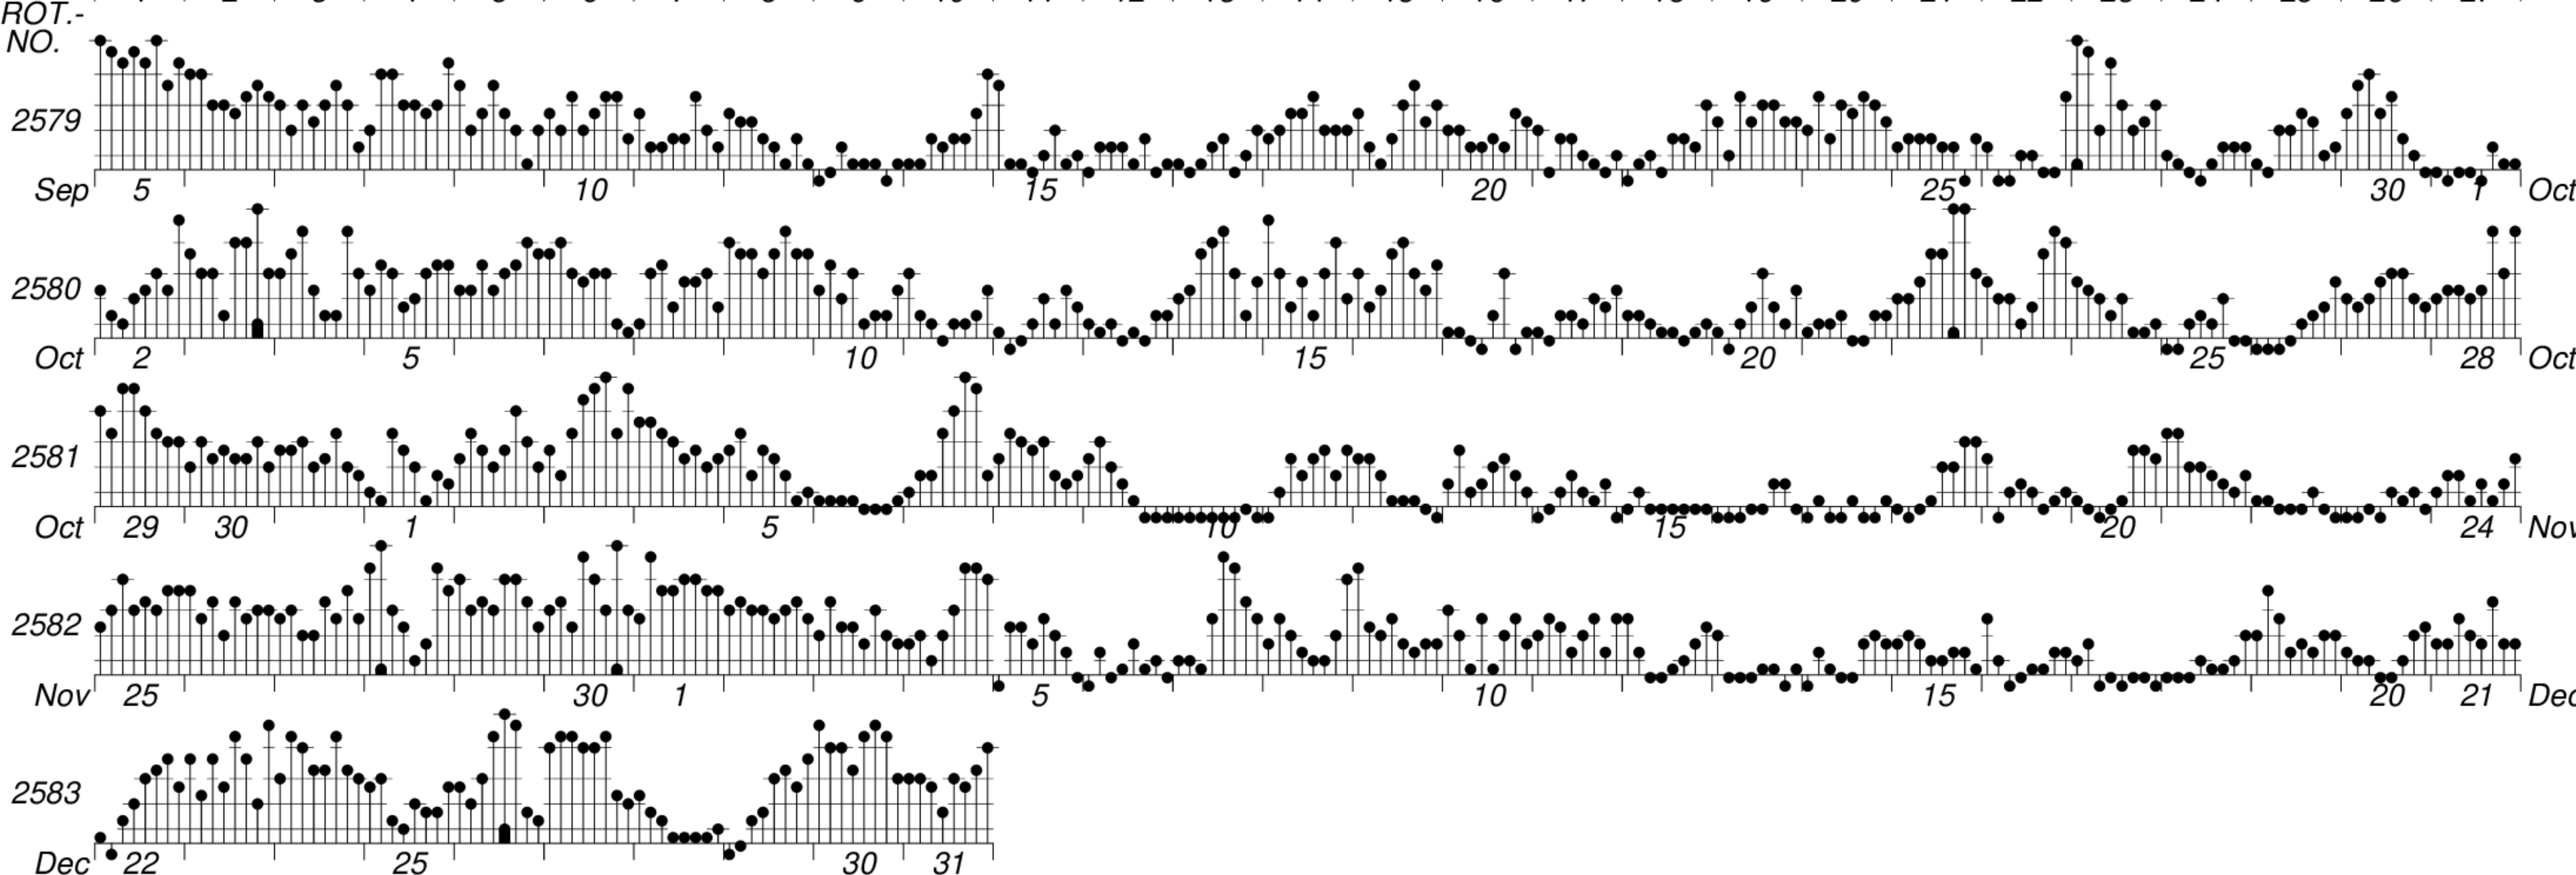

DAYS IN SOLAR ROTATION INTERVAL

1 2 3 4 5 6 7 8 9 10 11 12 13 14 15 16 17 18 19 20 21 22 23 24 25 26 27

GFZ German Research Centre for Geosciences
**PLANETARY MAGNETIC
 THREE-HOUR-RANGE INDICES**
Kp till 2022 Dec 31