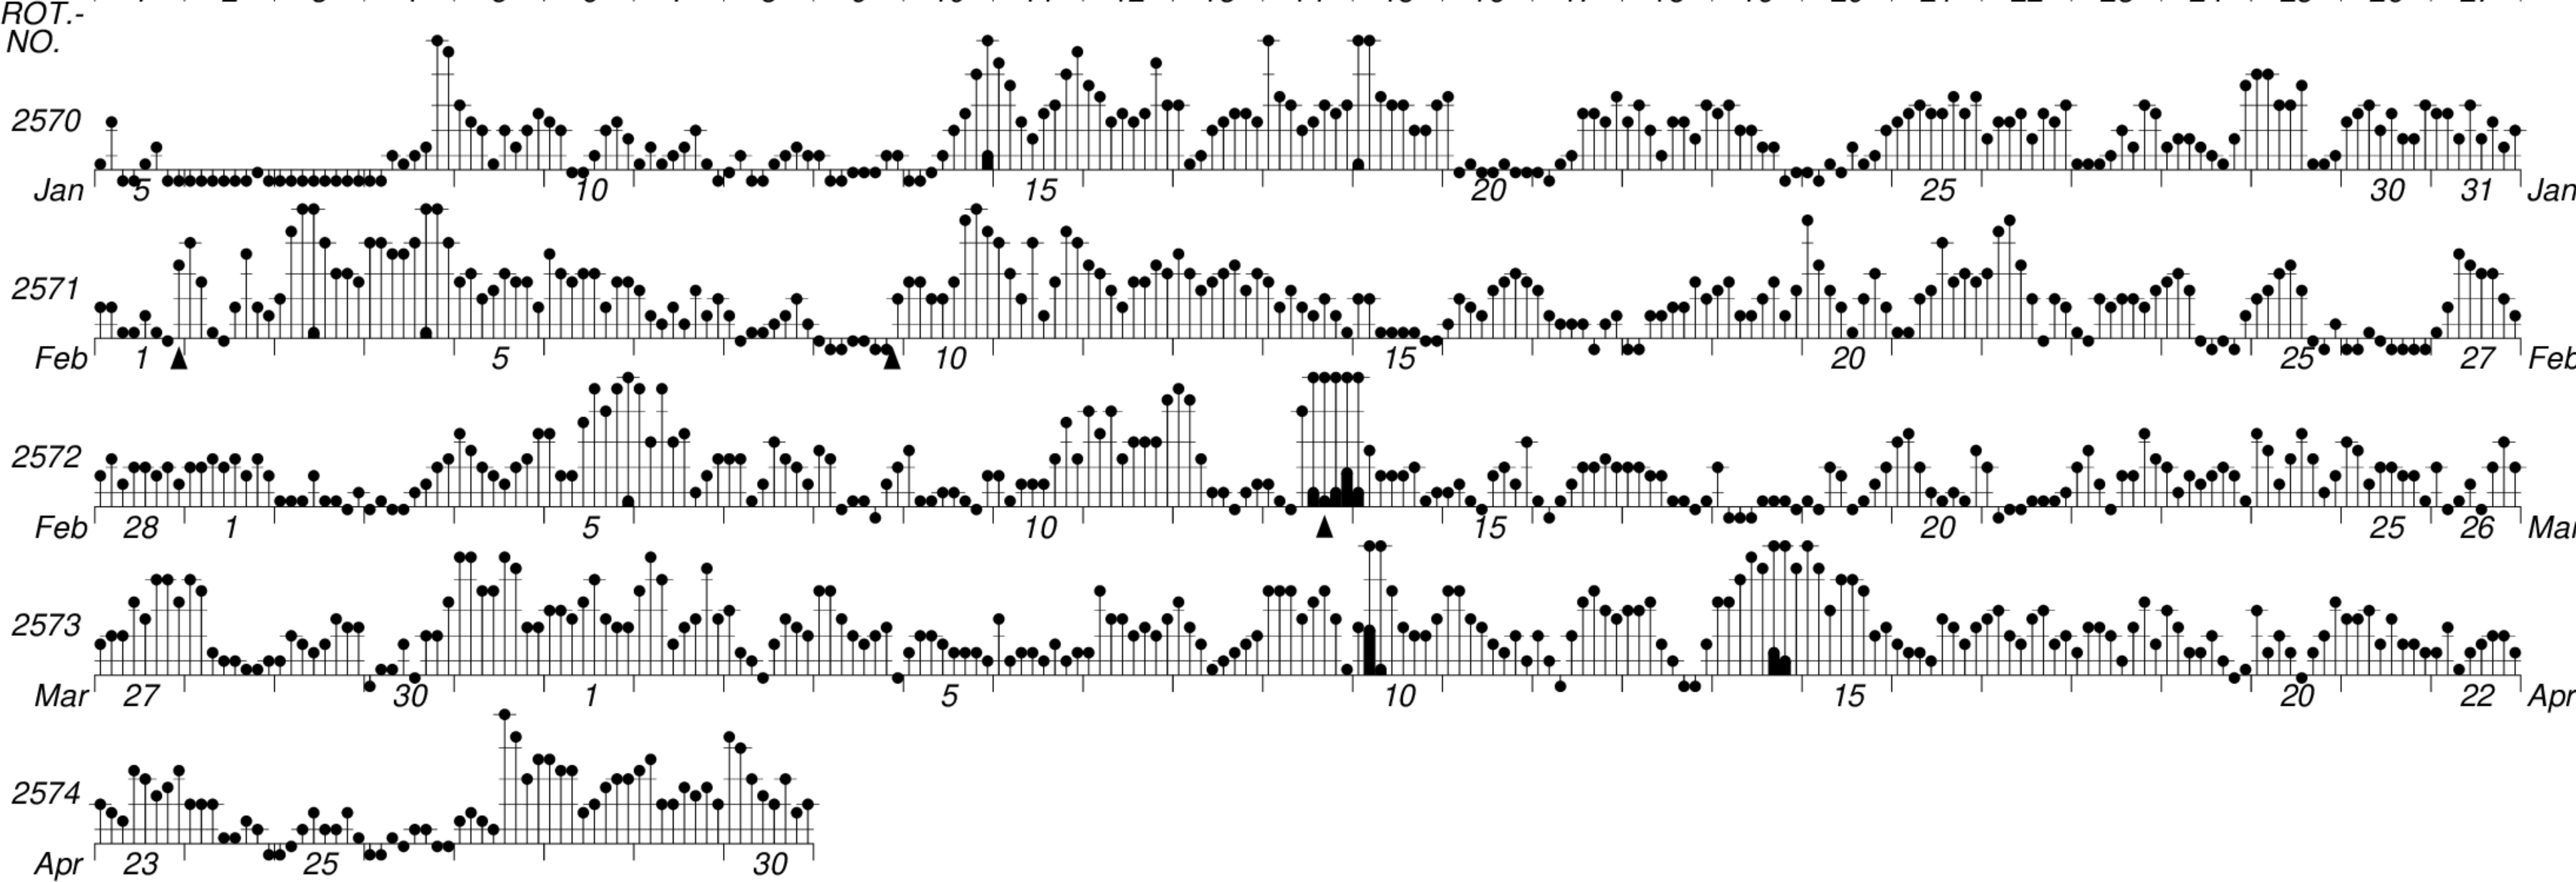

DAYS IN SOLAR ROTATION INTERVAL

1 2 3 4 5 6 7 8 9 10 11 12 13 14 15 16 17 18 19 20 21 22 23 24 25 26 27

KEY

▲ = sudden commencement

GFZ German Research Centre for Geosciences
**PLANETARY MAGNETIC
THREE-HOUR-RANGE INDICES**

Kp till 2022 Apr 30