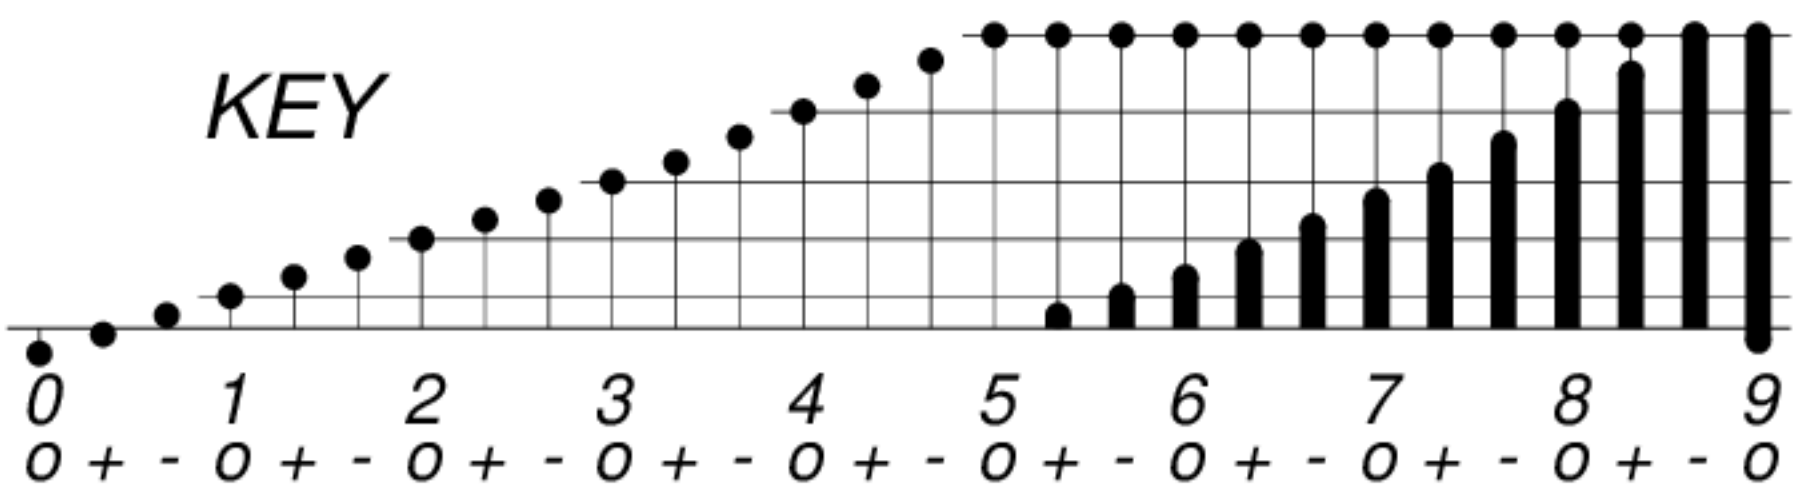

DAYS IN SOLAR ROTATION INTERVAL

1 2 3 4 5 6 7 8 9 10 11 12 13 14 15 16 17 18 19 20 21 22 23 24 25 26 27

KEY

▲ = sudden commencement

GFZ German Research Centre for Geosciences
**PLANETARY MAGNETIC
THREE-HOUR-RANGE INDICES**