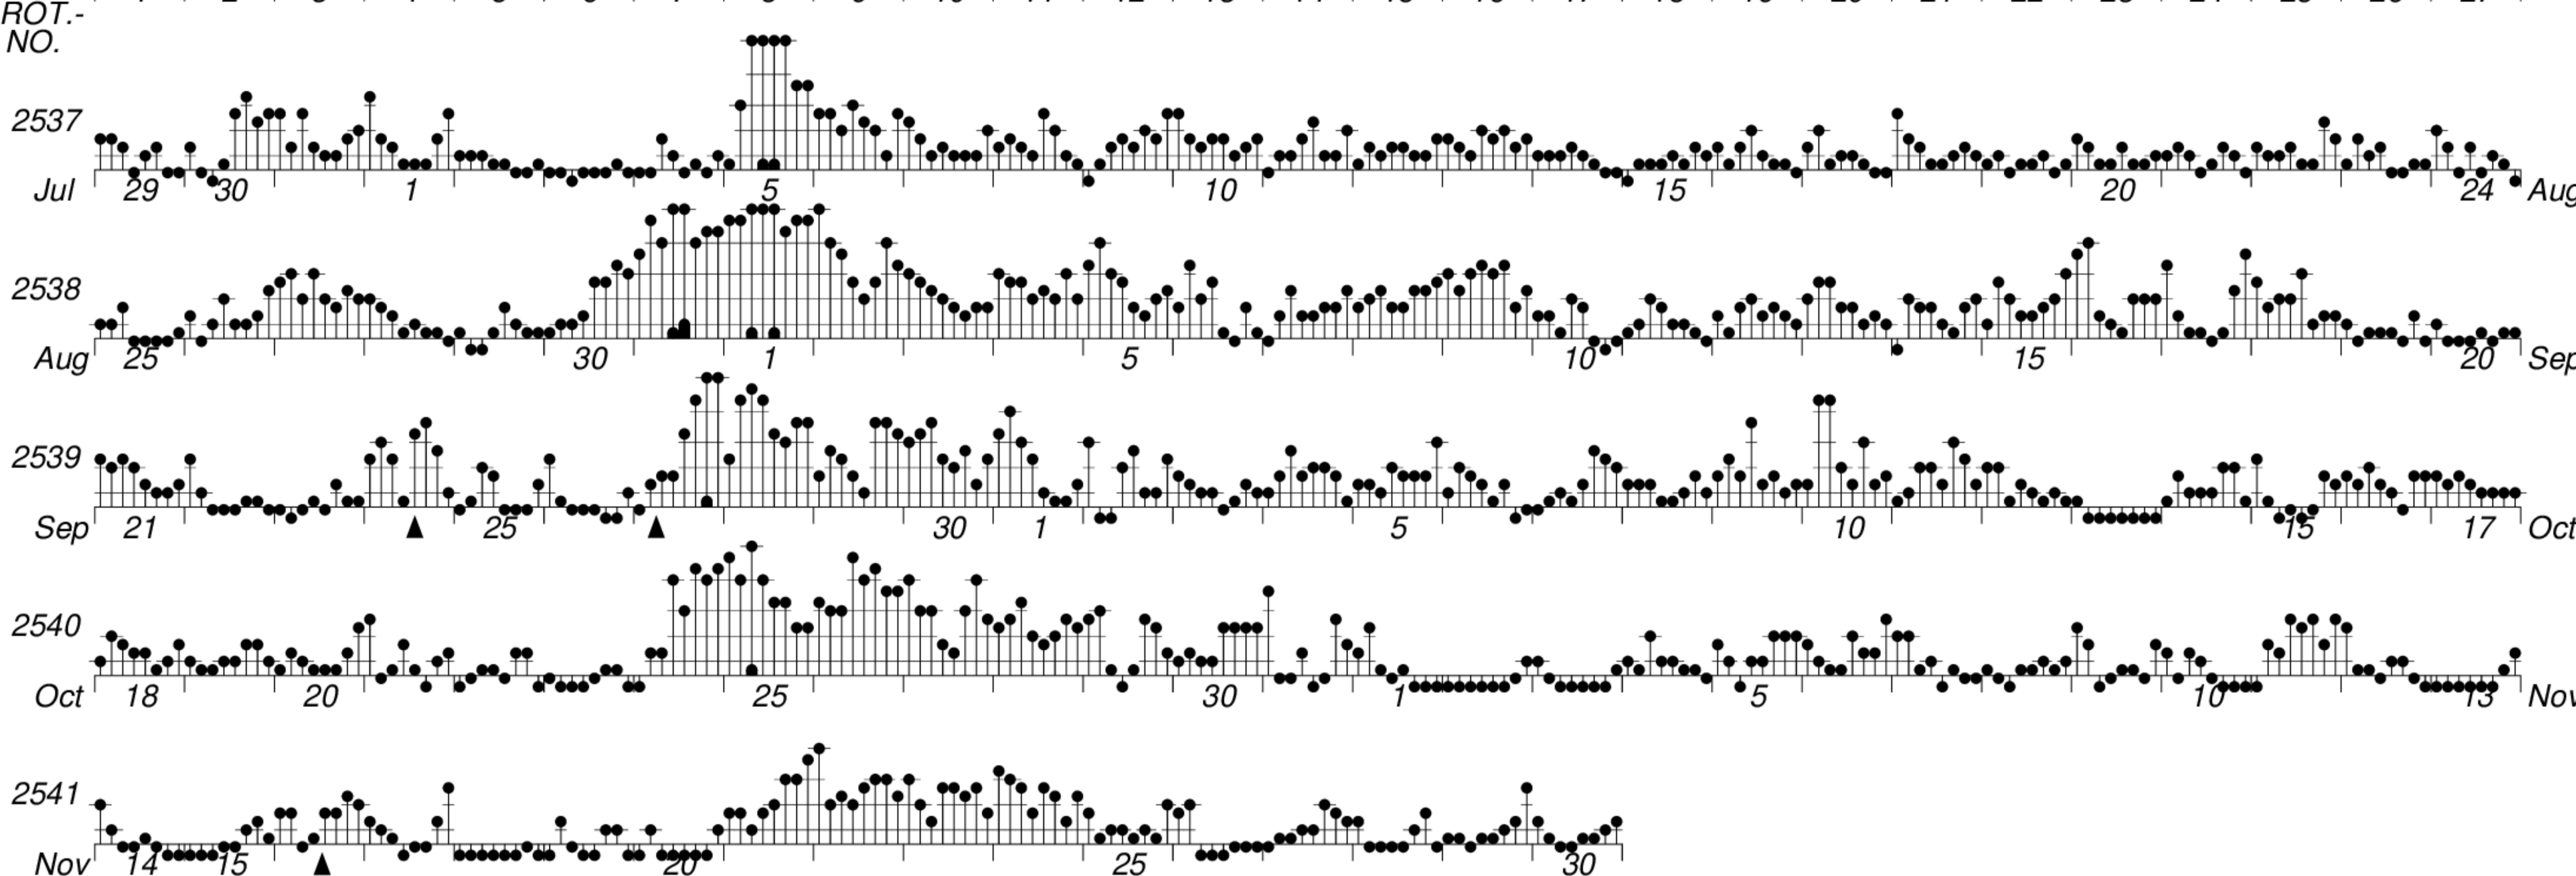

DAYS IN SOLAR ROTATION INTERVAL

1 2 3 4 5 6 7 8 9 10 11 12 13 14 15 16 17 18 19 20 21 22 23 24 25 26 27

KEY

▲ = sudden commencement

GFZ German Research Centre for Geosciences  
**PLANETARY MAGNETIC  
 THREE-HOUR-RANGE INDICES**  
*Kp till 2019 Nov 30*