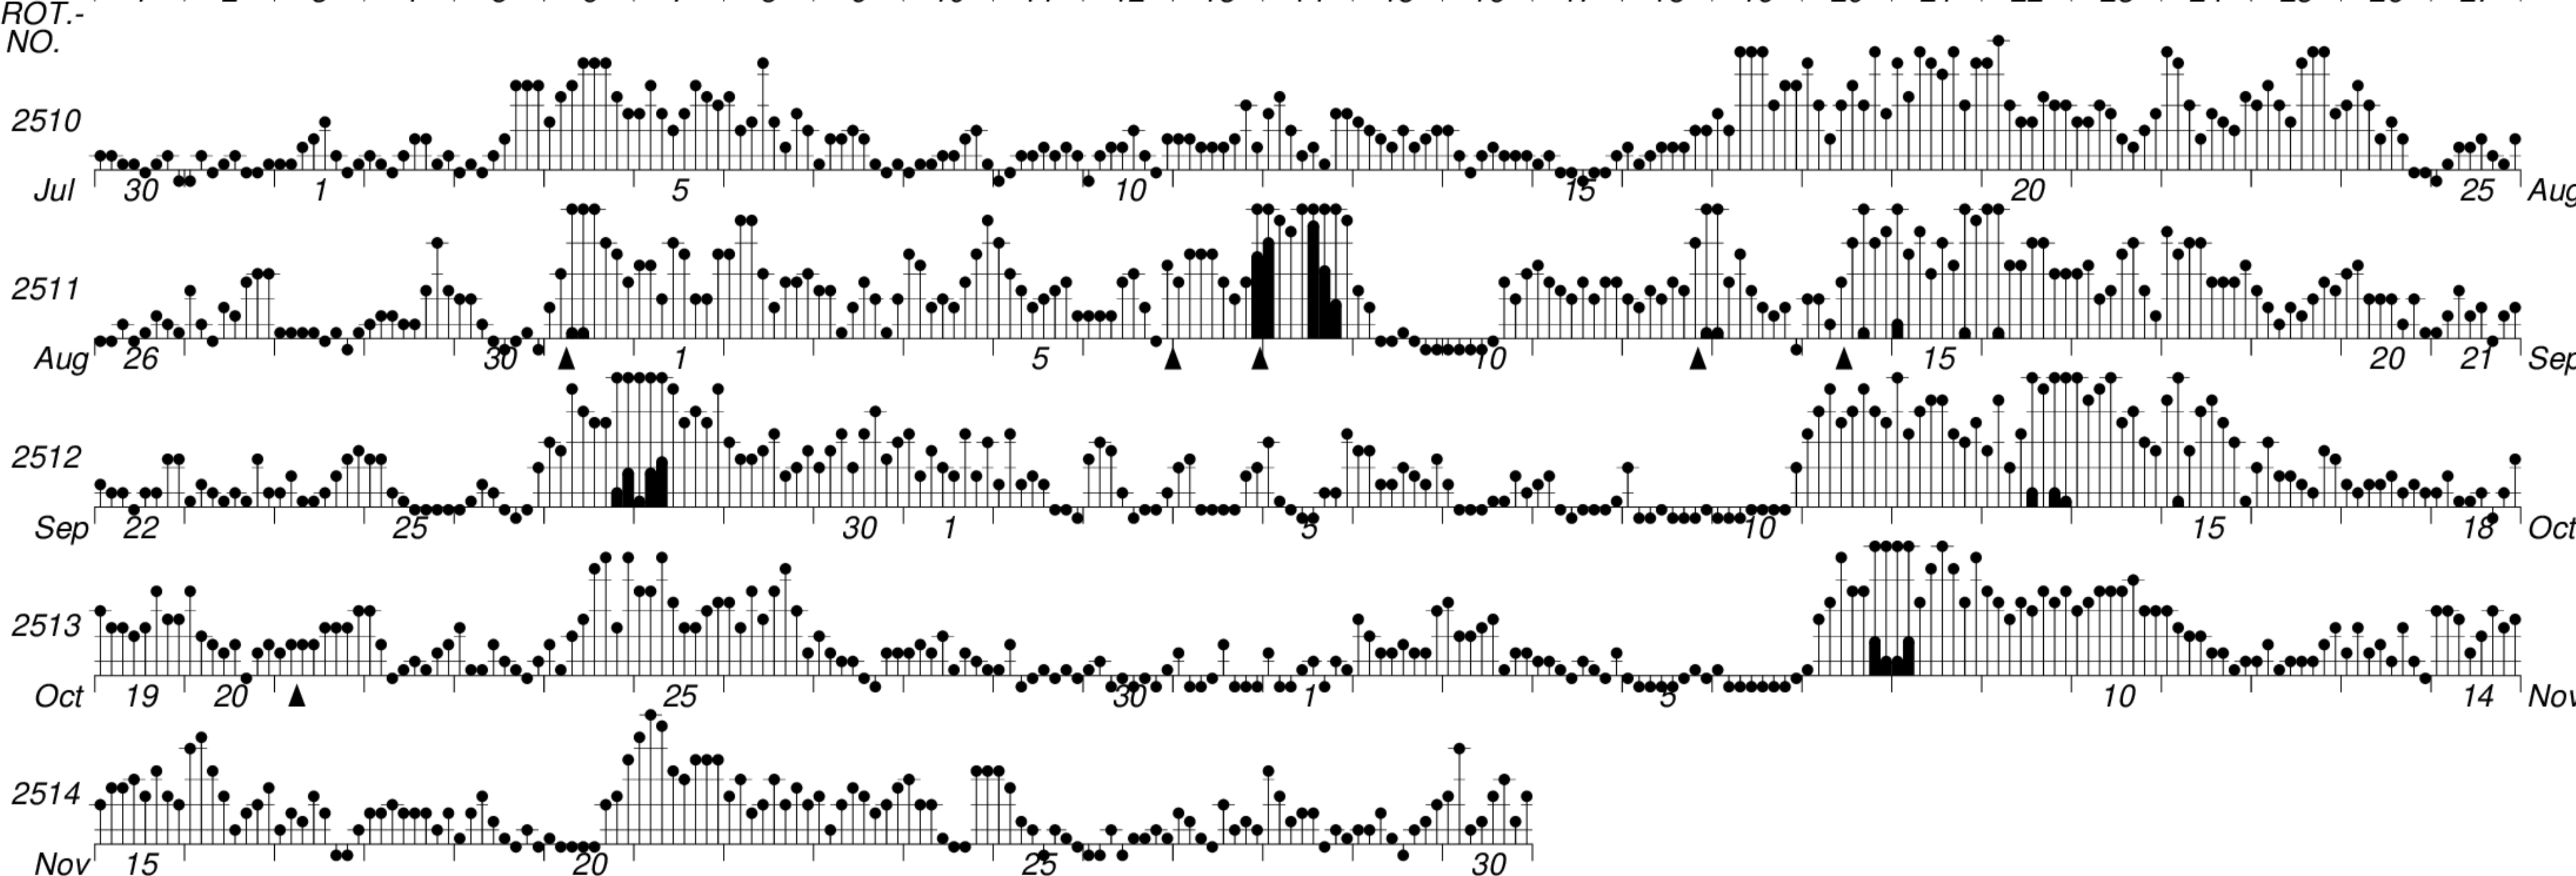

DAYS IN SOLAR ROTATION INTERVAL

1 2 3 4 5 6 7 8 9 10 11 12 13 14 15 16 17 18 19 20 21 22 23 24 25 26 27

KEY

▲ = sudden commencement

GFZ German Research Centre for Geosciences  
**PLANETARY MAGNETIC  
 THREE-HOUR-RANGE INDICES**  
*Kp till 2017 Nov 30*