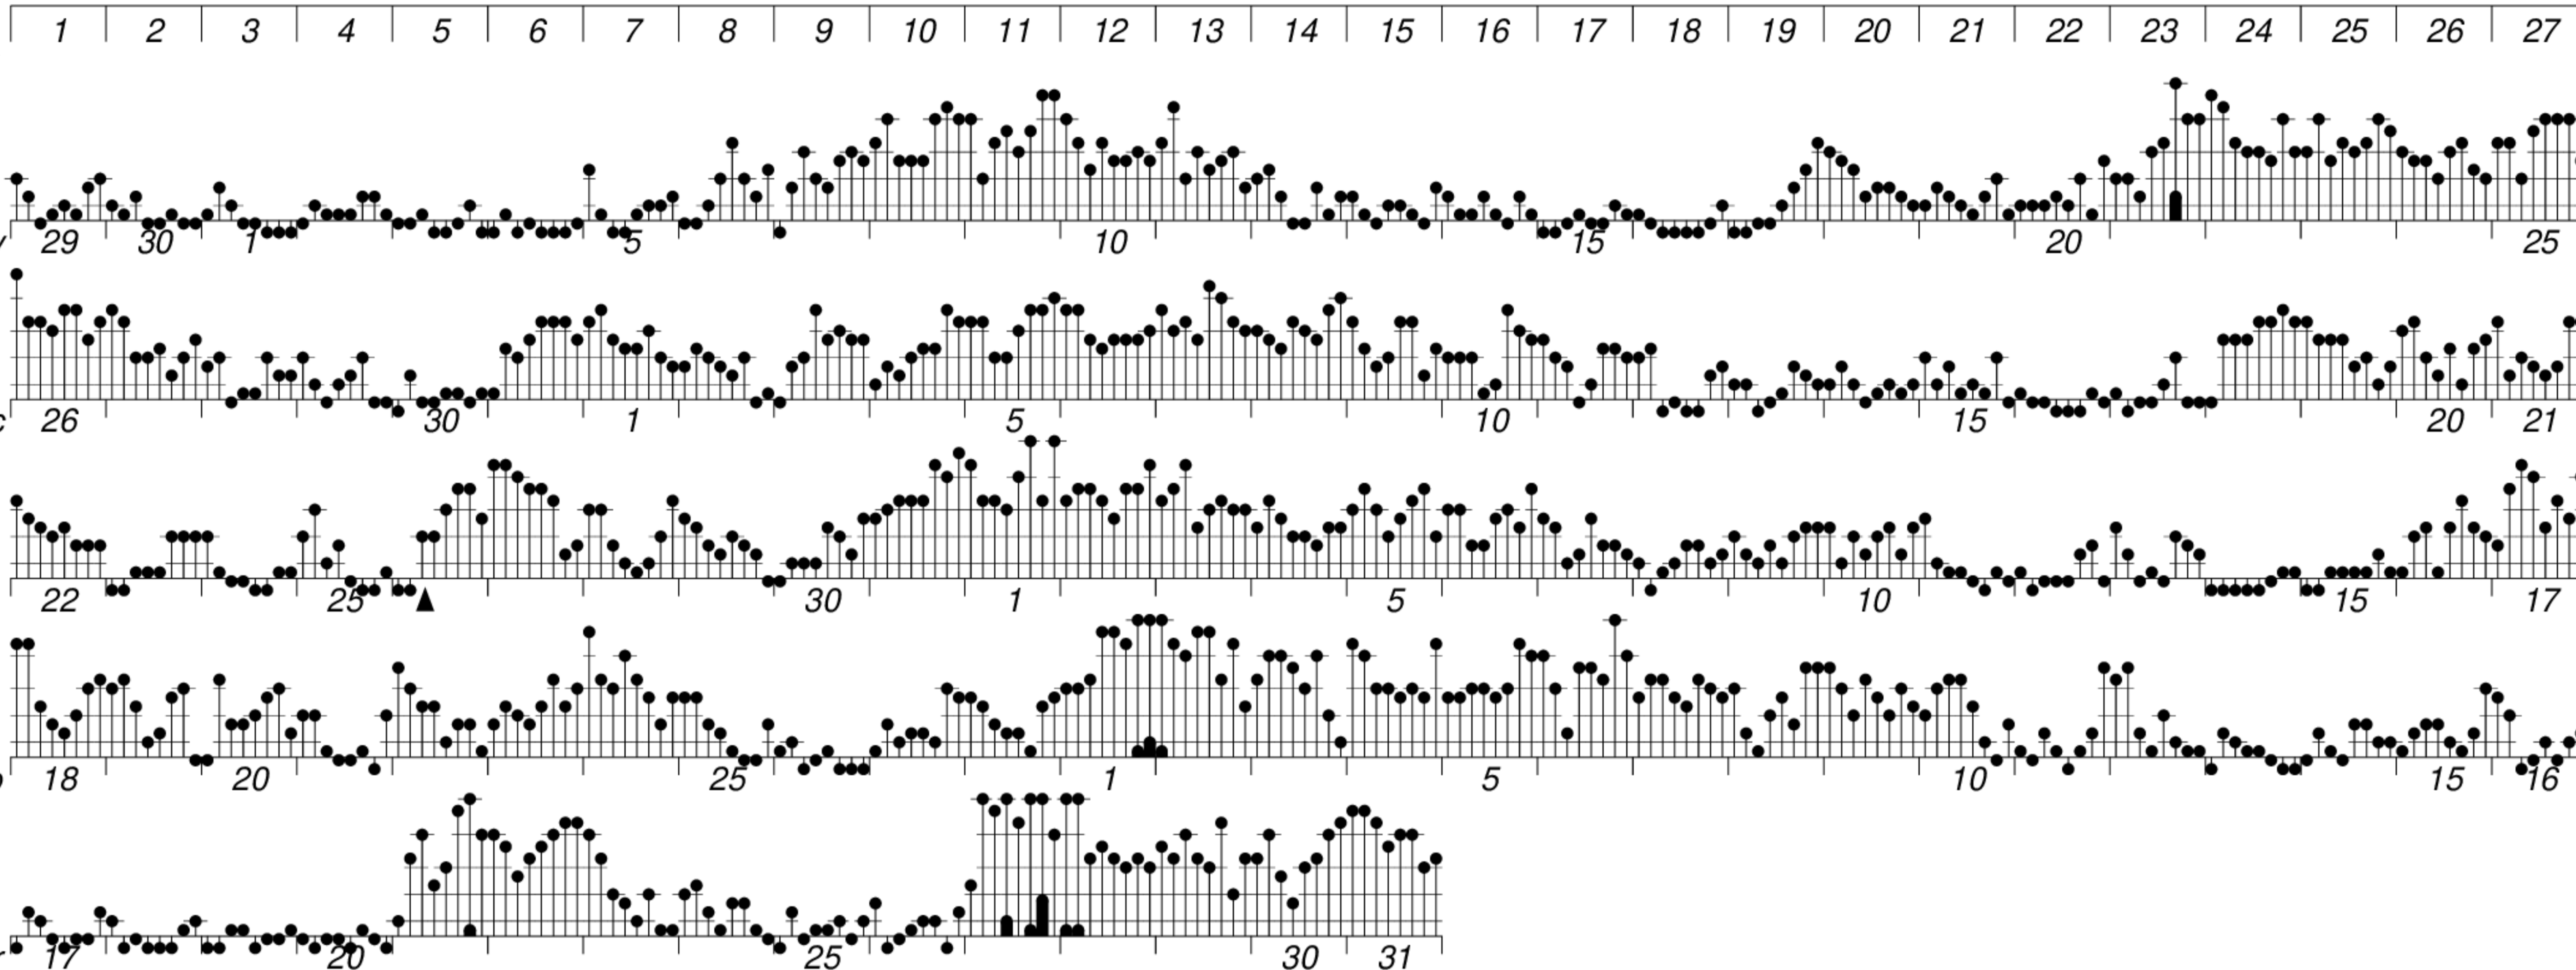

DAYS IN SOLAR ROTATION INTERVAL

▲ = sudden commencement

GFZ German Research Centre for Geosciences  
**PLANETARY MAGNETIC  
 THREE-HOUR-RANGE INDICES**  
*Kp till 2017 Mar 31*