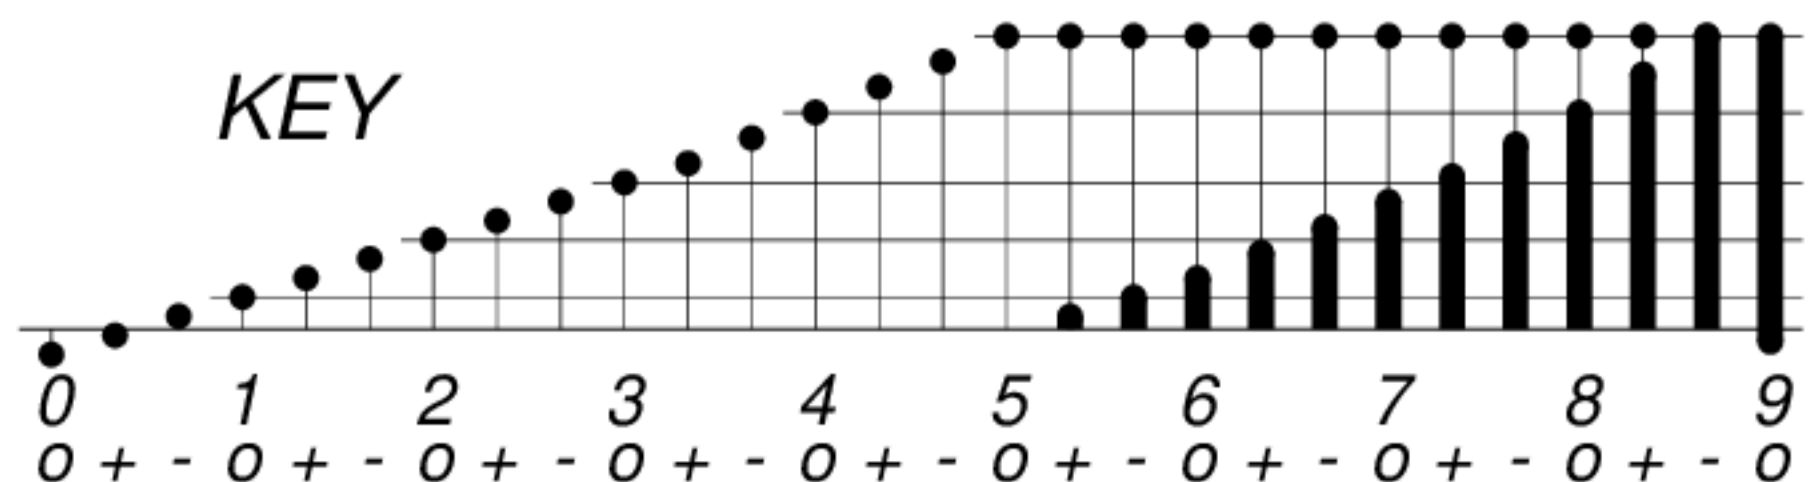

DAYS IN SOLAR ROTATION INTERVAL

▲ = sudden commencement

GFZ German Research Centre for Geosciences  
**PLANETARY MAGNETIC  
 THREE-HOUR-RANGE INDICES**  
*Kp till 2017 Mar 31*