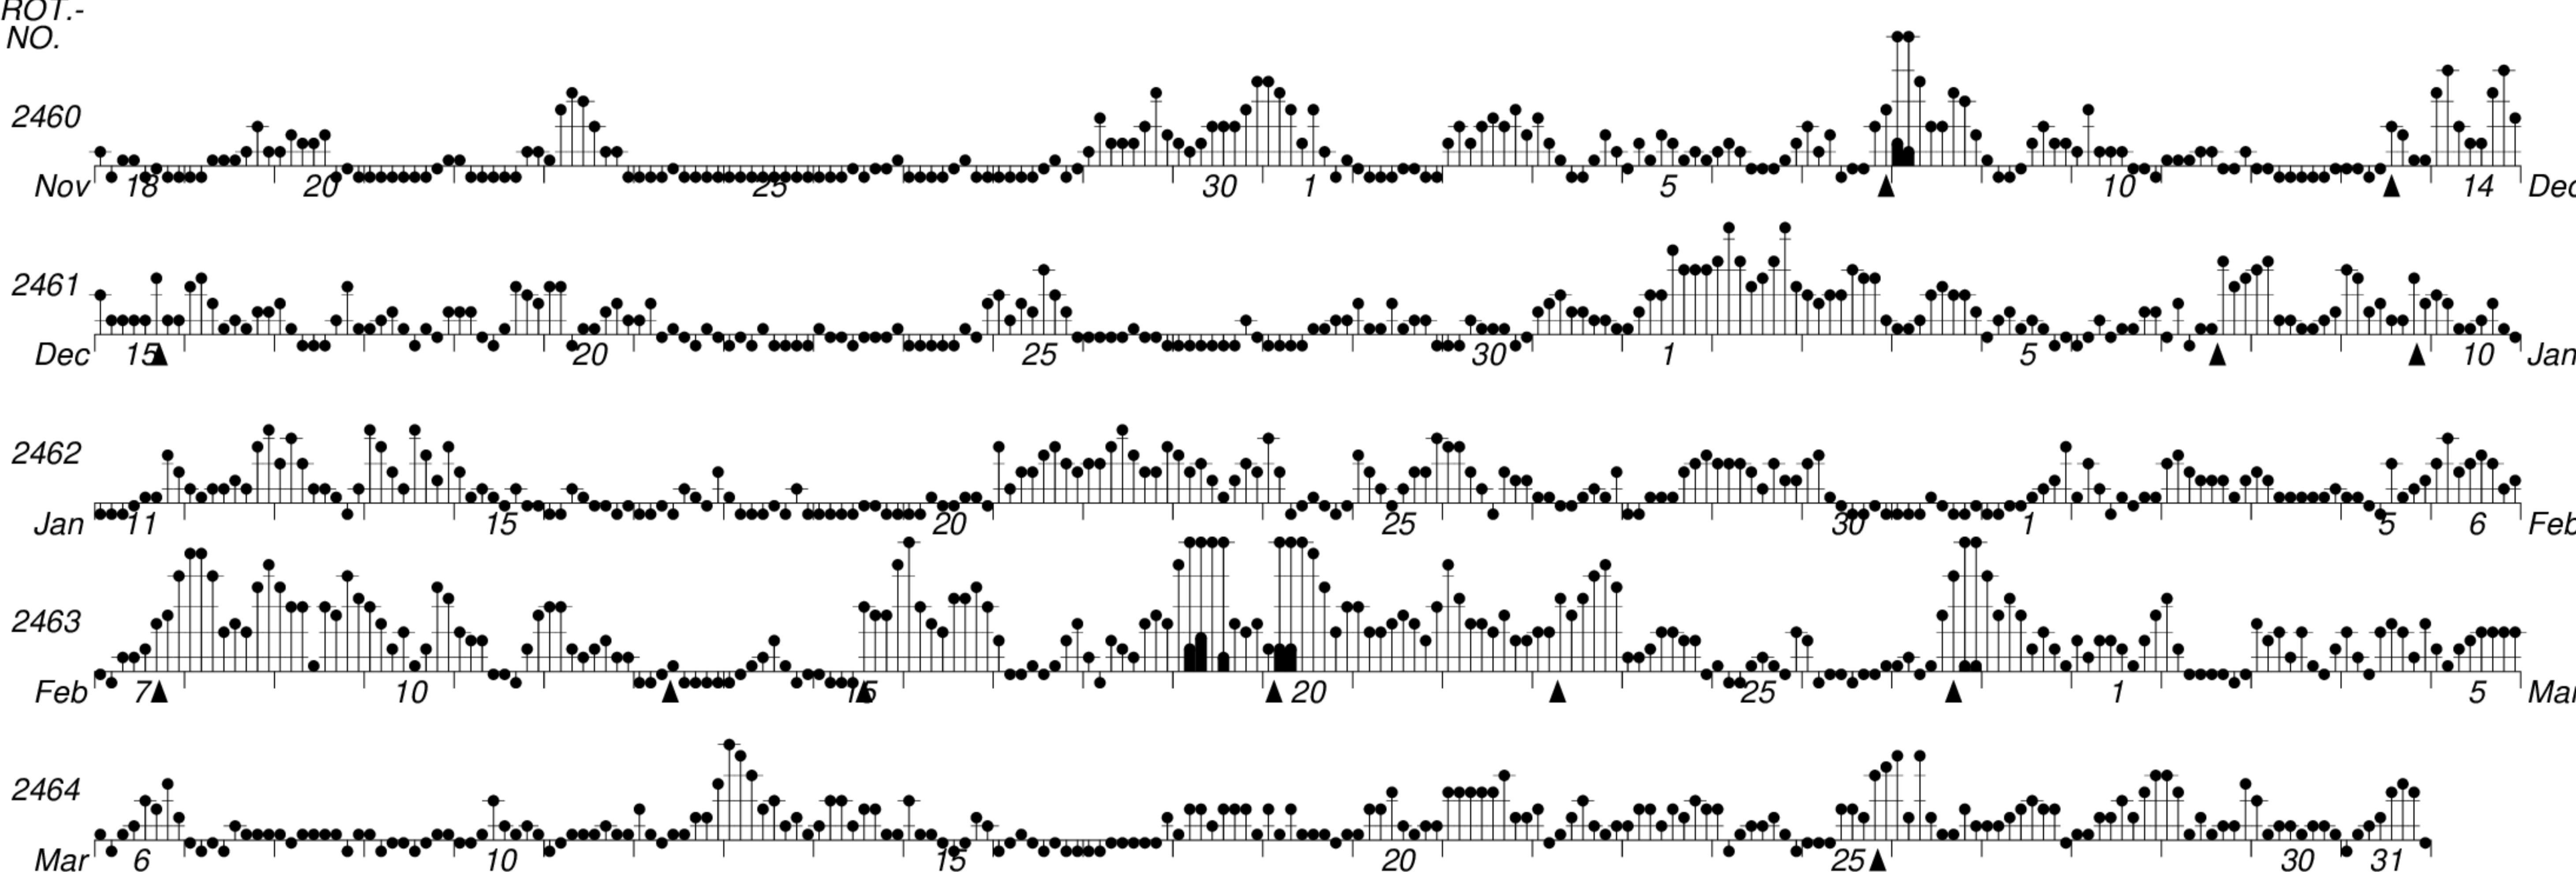

DAYS IN SOLAR ROTATION INTERVAL

1 2 3 4 5 6 7 8 9 10 11 12 13 14 15 16 17 18 19 20 21 22 23 24 25 26 27

KEY

▲ = sudden commencement

GFZ German Research Centre for Geosciences
**PLANETARY MAGNETIC
THREE-HOUR-RANGE INDICES**

Kp till 2014 Mar 31