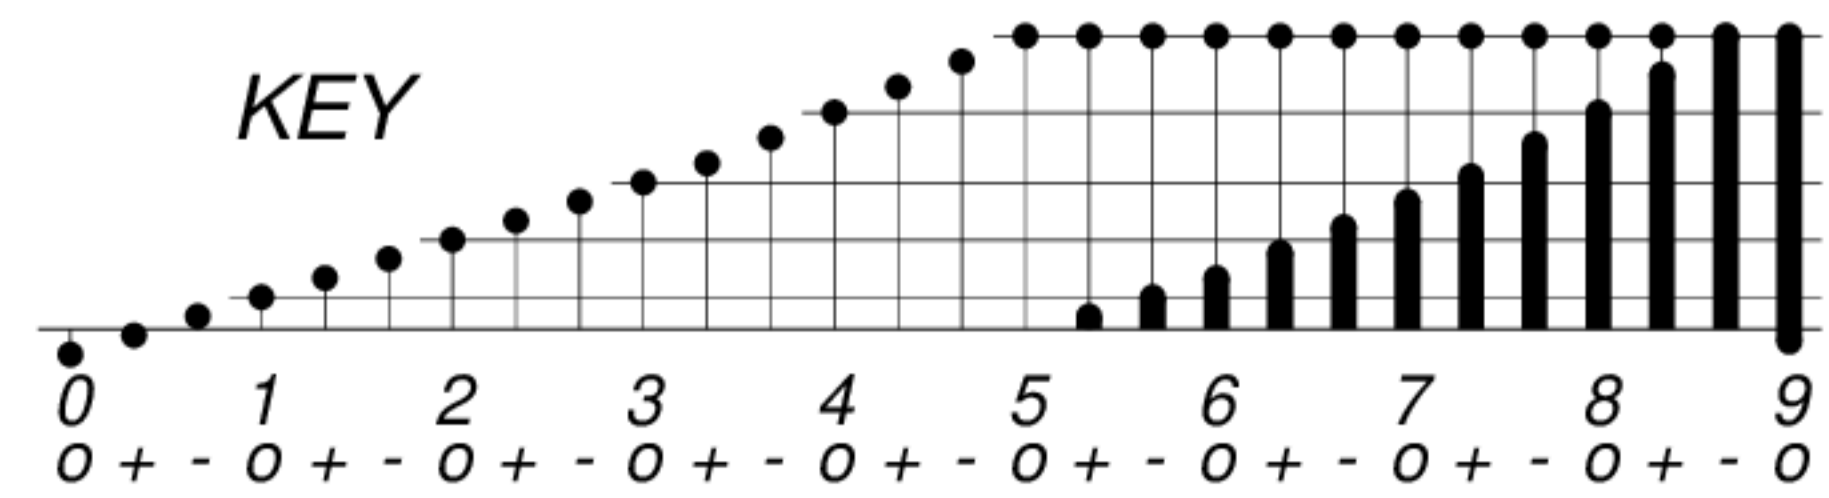

DAYS IN SOLAR ROTATION INTERVAL

1 2 3 4 5 6 7 8 9 10 11 12 13 14 15 16 17 18 19 20 21 22 23 24 25 26 27

KEY

▲ = sudden commencement

GFZ German Research Centre for Geosciences
**PLANETARY MAGNETIC
THREE-HOUR-RANGE INDICES**

Kp till 2014 Mar 31