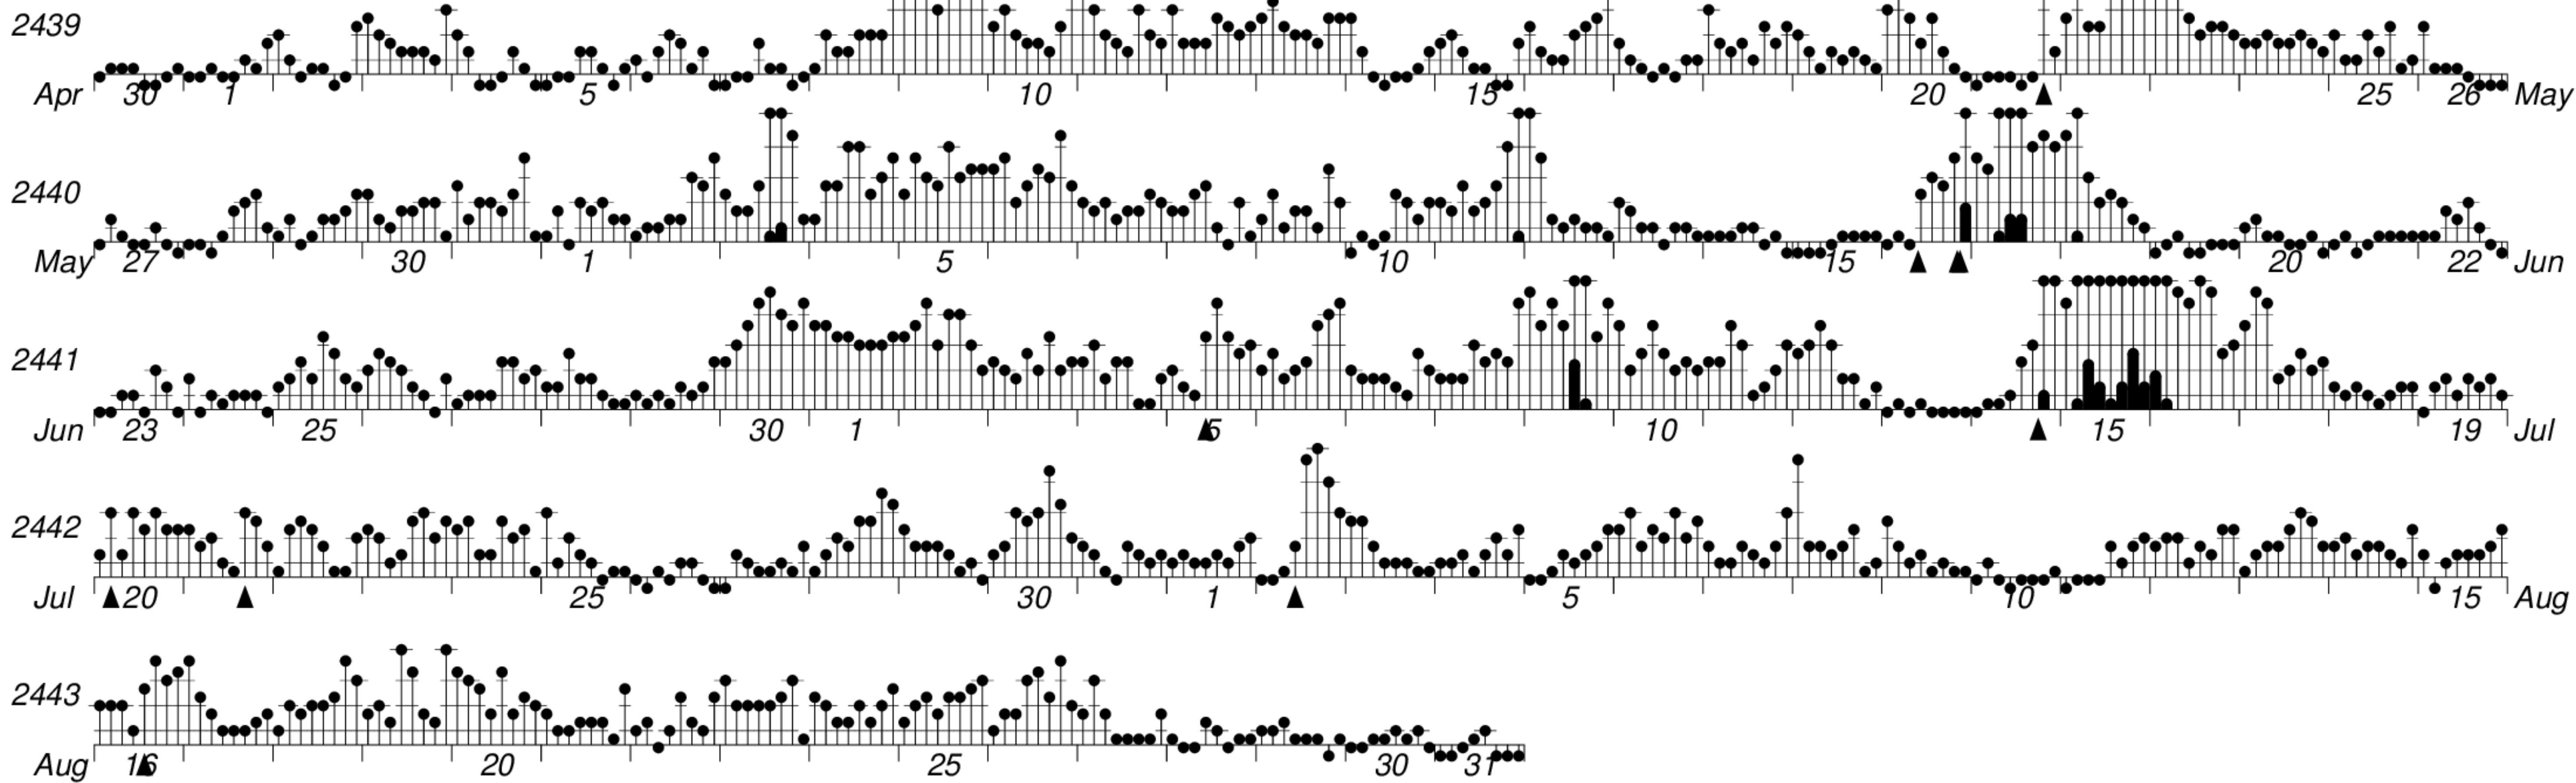

DAYS IN SOLAR ROTATION INTERVAL

1 2 3 4 5 6 7 8 9 10 11 12 13 14 15 16 17 18 19 20 21 22 23 24 25 26 27

ROT.-
NO.

KEY

▲ = sudden commencement

GFZ German Research Centre for Geosciences
**PLANETARY MAGNETIC
THREE-HOUR-RANGE INDICES**

Kp till 2012 Aug 31