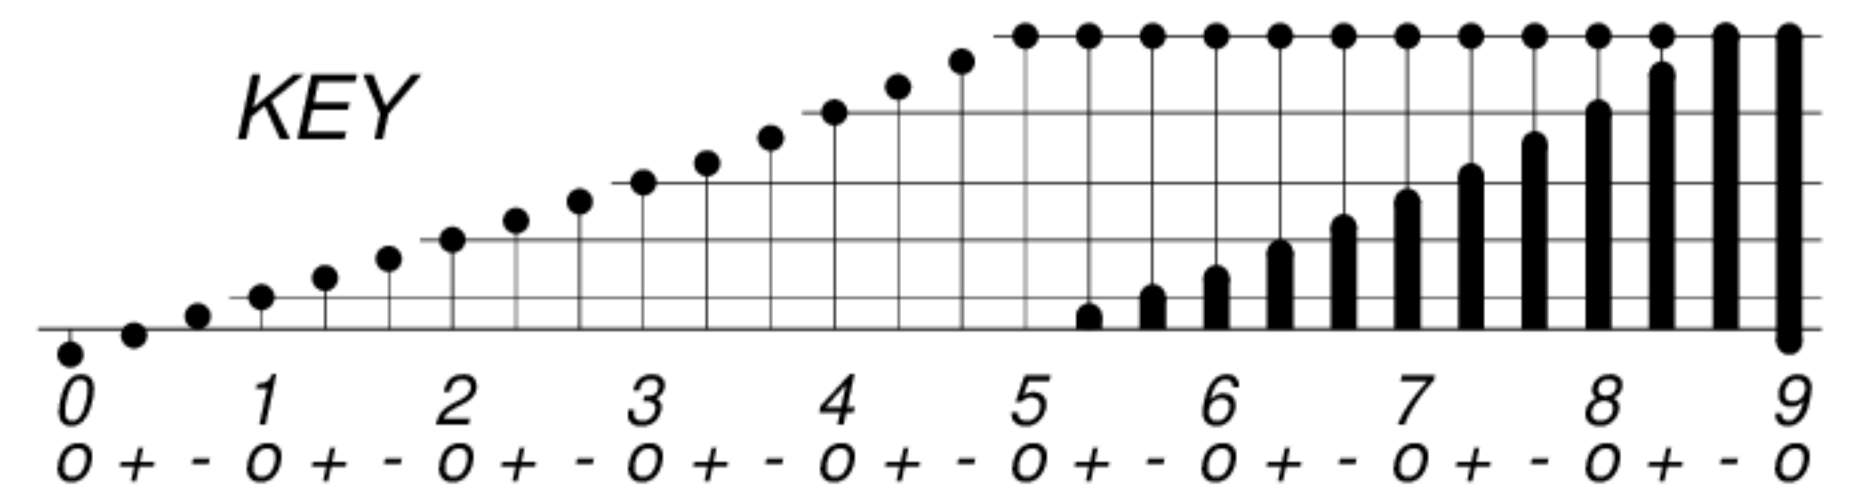

DAYS IN SOLAR ROTATION INTERVAL

1 2 3 4 5 6 7 8 9 10 11 12 13 14 15 16 17 18 19 20 21 22 23 24 25 26 27

ROT.-
NO.

KEY

▲ = sudden commencement

GFZ German Research Centre for Geosciences
**PLANETARY MAGNETIC
THREE-HOUR-RANGE INDICES**
Kp till 2012 Jul 31