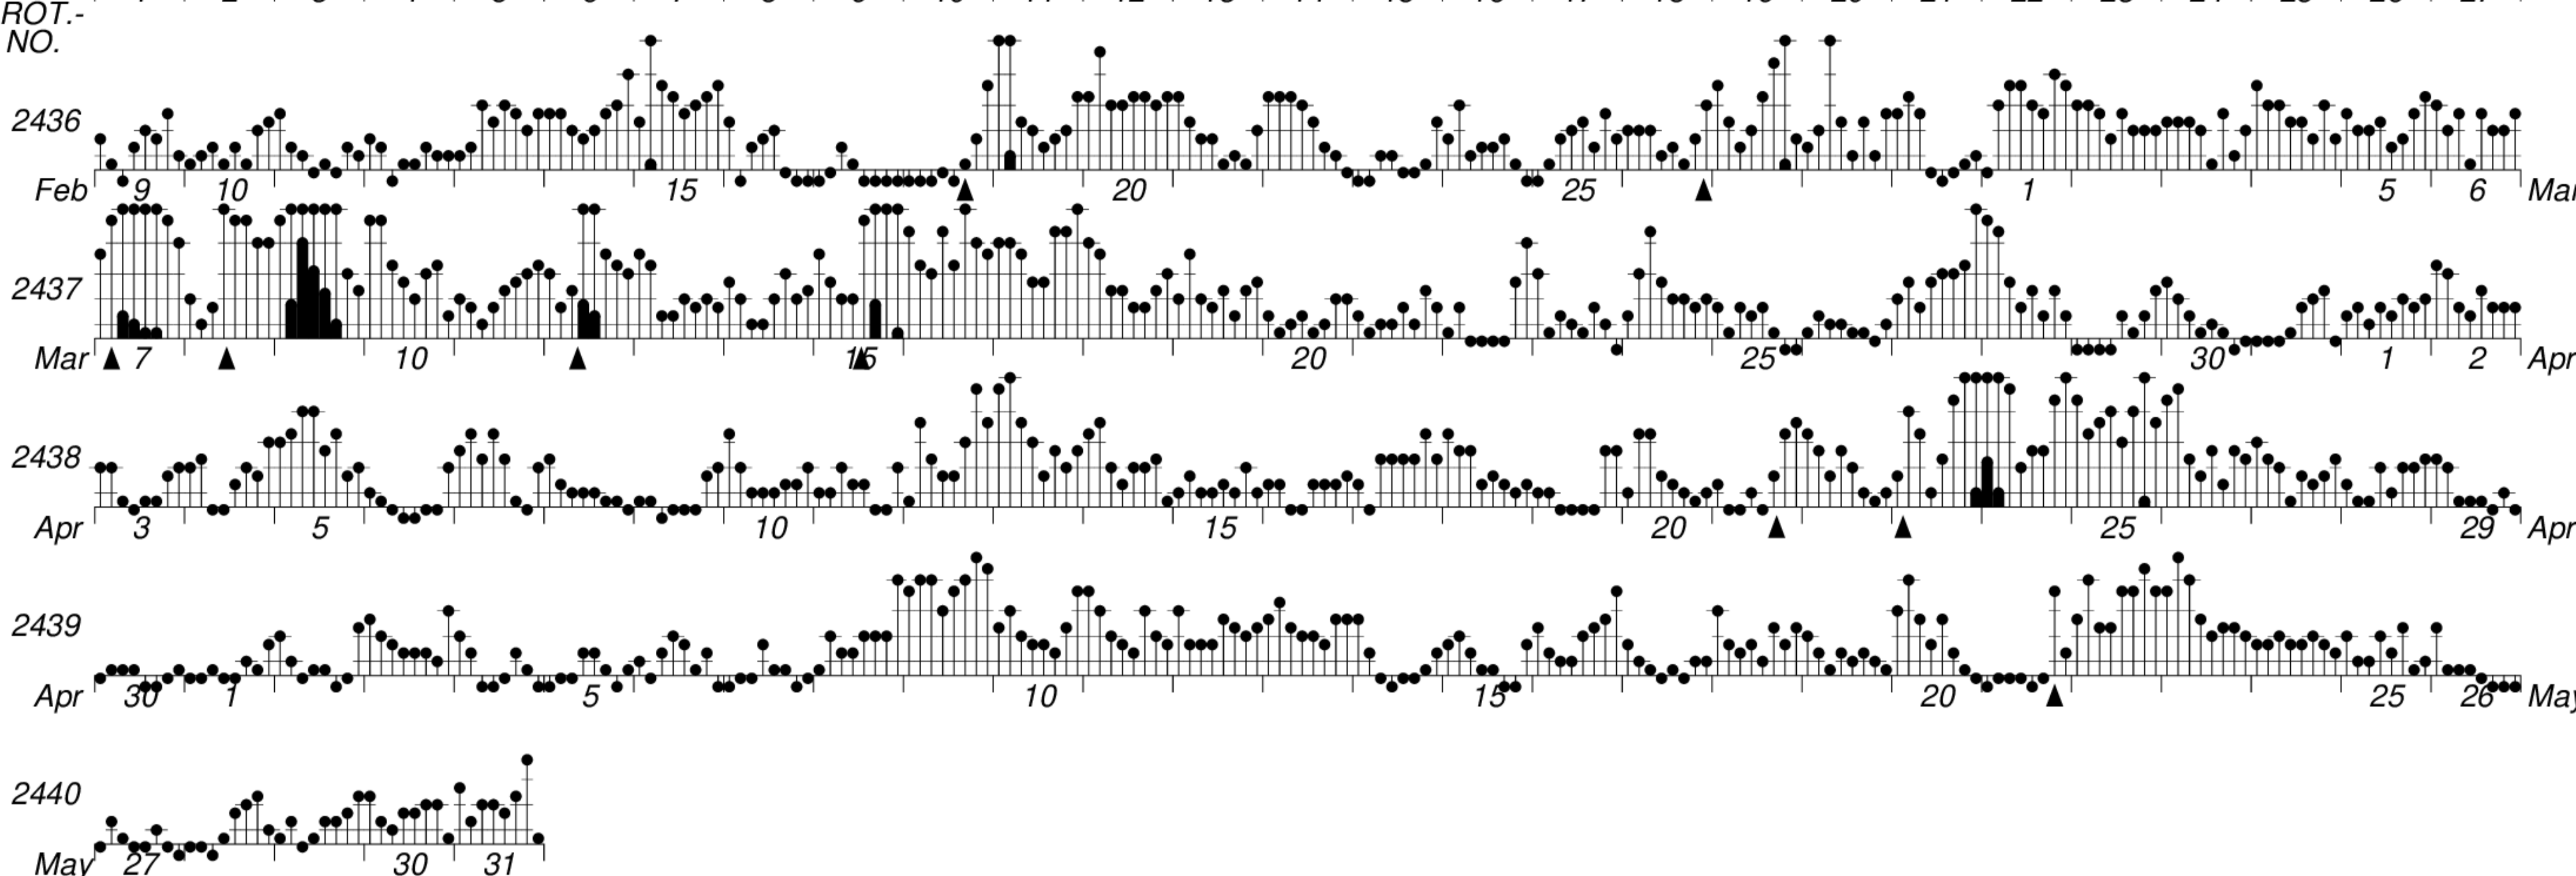

DAYS IN SOLAR ROTATION INTERVAL

1 2 3 4 5 6 7 8 9 10 11 12 13 14 15 16 17 18 19 20 21 22 23 24 25 26 27

KEY

▲ = sudden commencement

GFZ German Research Centre for Geosciences
**PLANETARY MAGNETIC
 THREE-HOUR-RANGE INDICES**

Kp till 2012 May 31