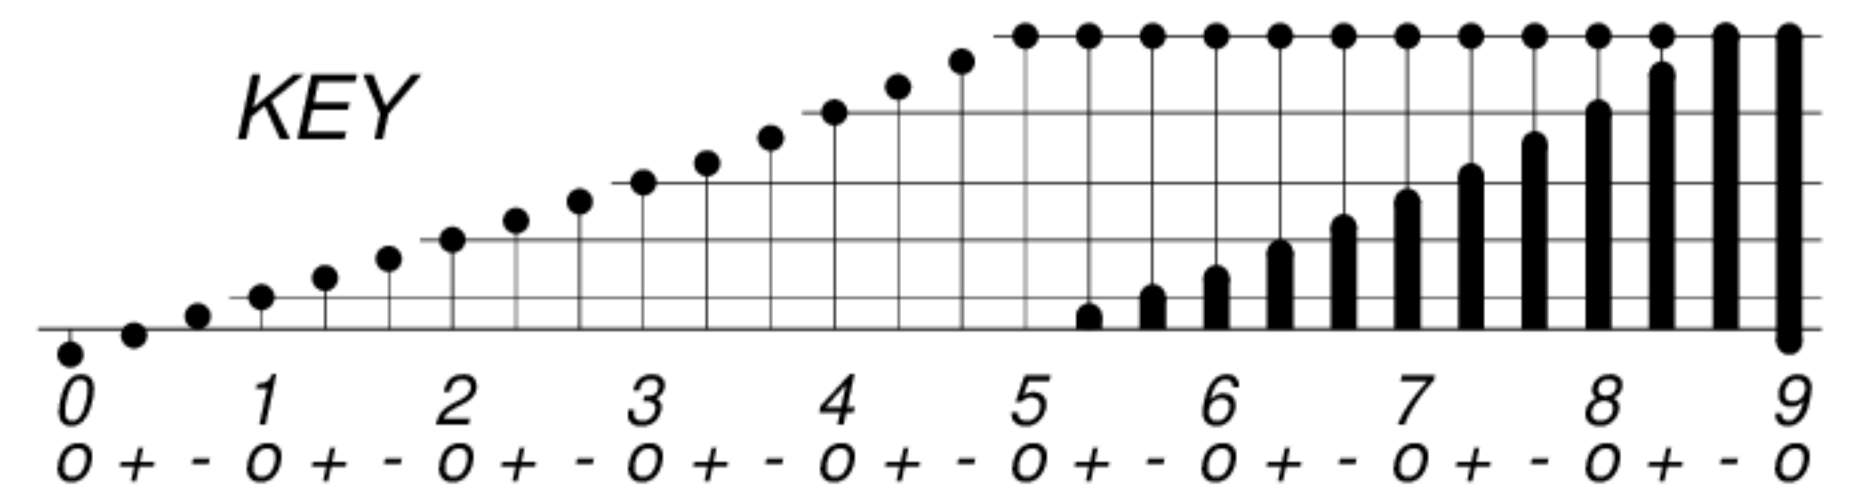

DAYS IN SOLAR ROTATION INTERVAL

1 2 3 4 5 6 7 8 9 10 11 12 13 14 15 16 17 18 19 20 21 22 23 24 25 26 27

ROT.-
NO.

KEY

▲ = sudden commencement

GFZ German Research Centre for Geosciences
**PLANETARY MAGNETIC
THREE-HOUR-RANGE INDICES**