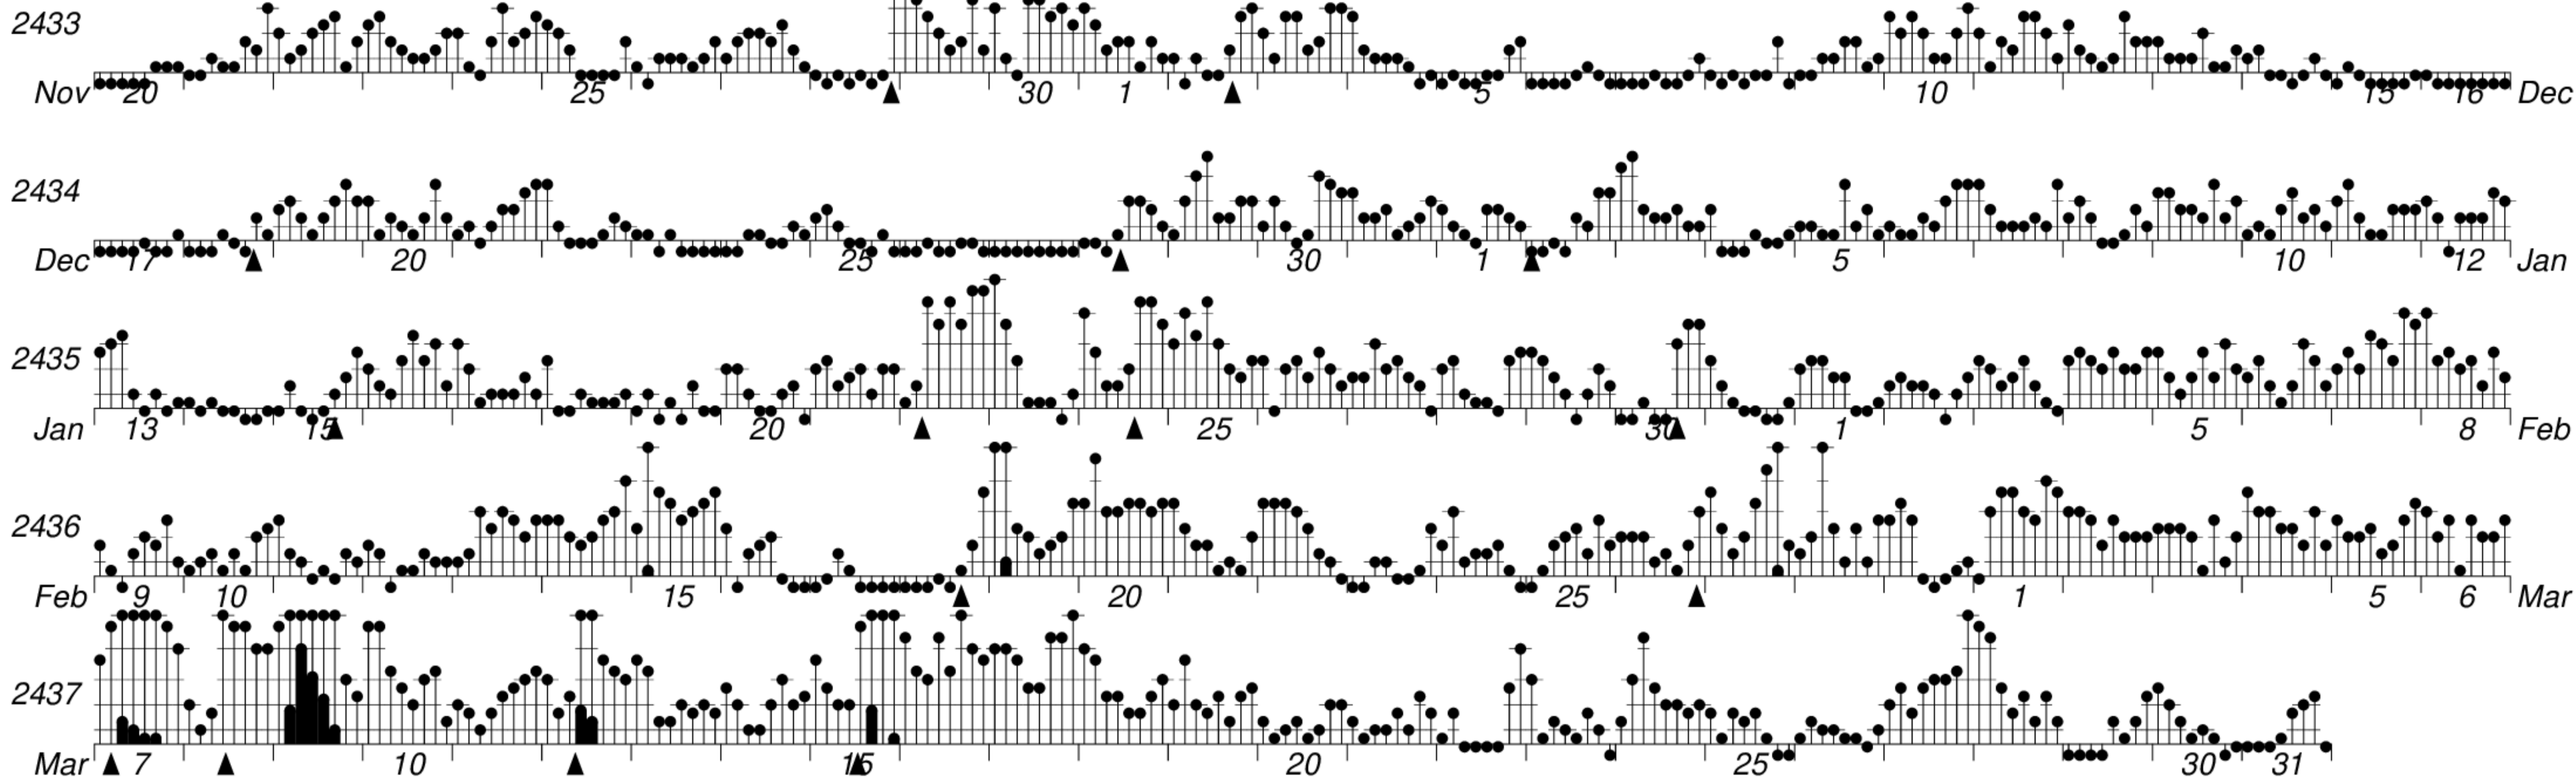

DAYS IN SOLAR ROTATION INTERVAL

1 2 3 4 5 6 7 8 9 10 11 12 13 14 15 16 17 18 19 20 21 22 23 24 25 26 27

ROT.-
NO.

KEY

▲ = sudden
commencement

GFZ German Research Centre for Geosciences
**PLANETARY MAGNETIC
THREE-HOUR-RANGE INDICES**
Kp till 2012 Mar 31