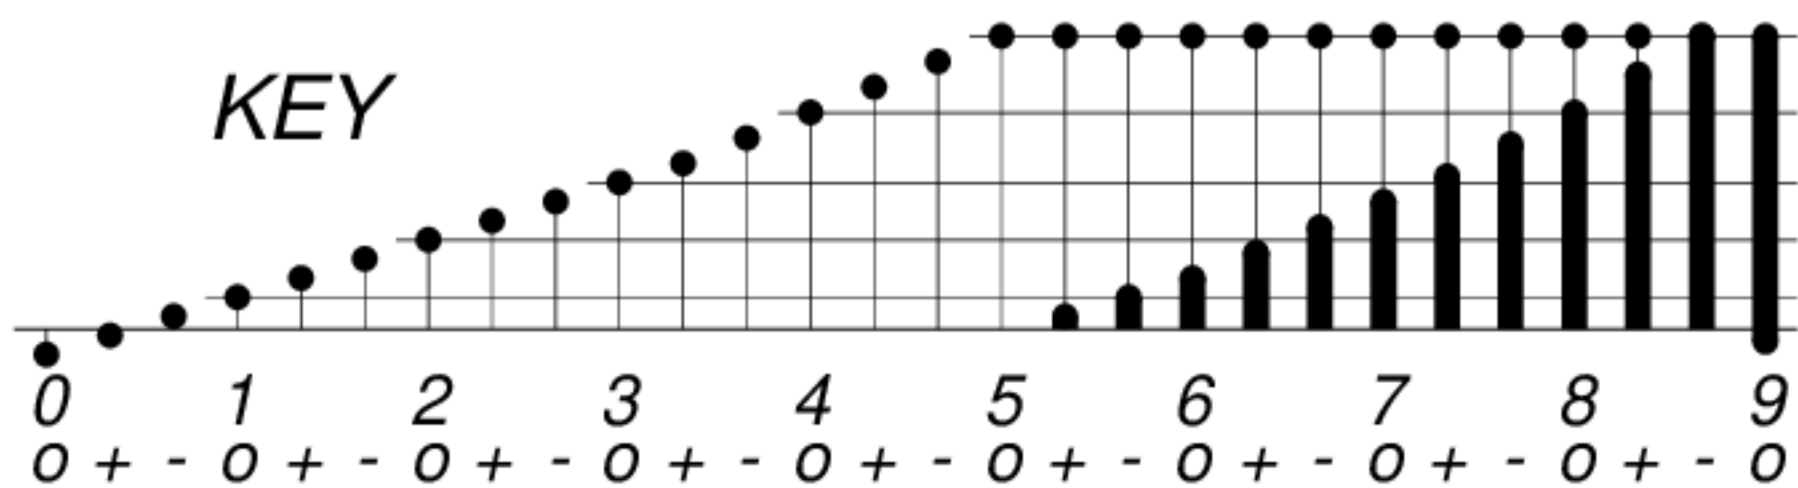

DAYS IN SOLAR ROTATION INTERVAL

1 2 3 4 5 6 7 8 9 10 11 12 13 14 15 16 17 18 19 20 21 22 23 24 25 26 27

ROT.-
NO.

KEY

▲ = sudden
commencement

GFZ German Research Centre for Geosciences
**PLANETARY MAGNETIC
THREE-HOUR-RANGE INDICES**
Kp till 2012 Mar 31