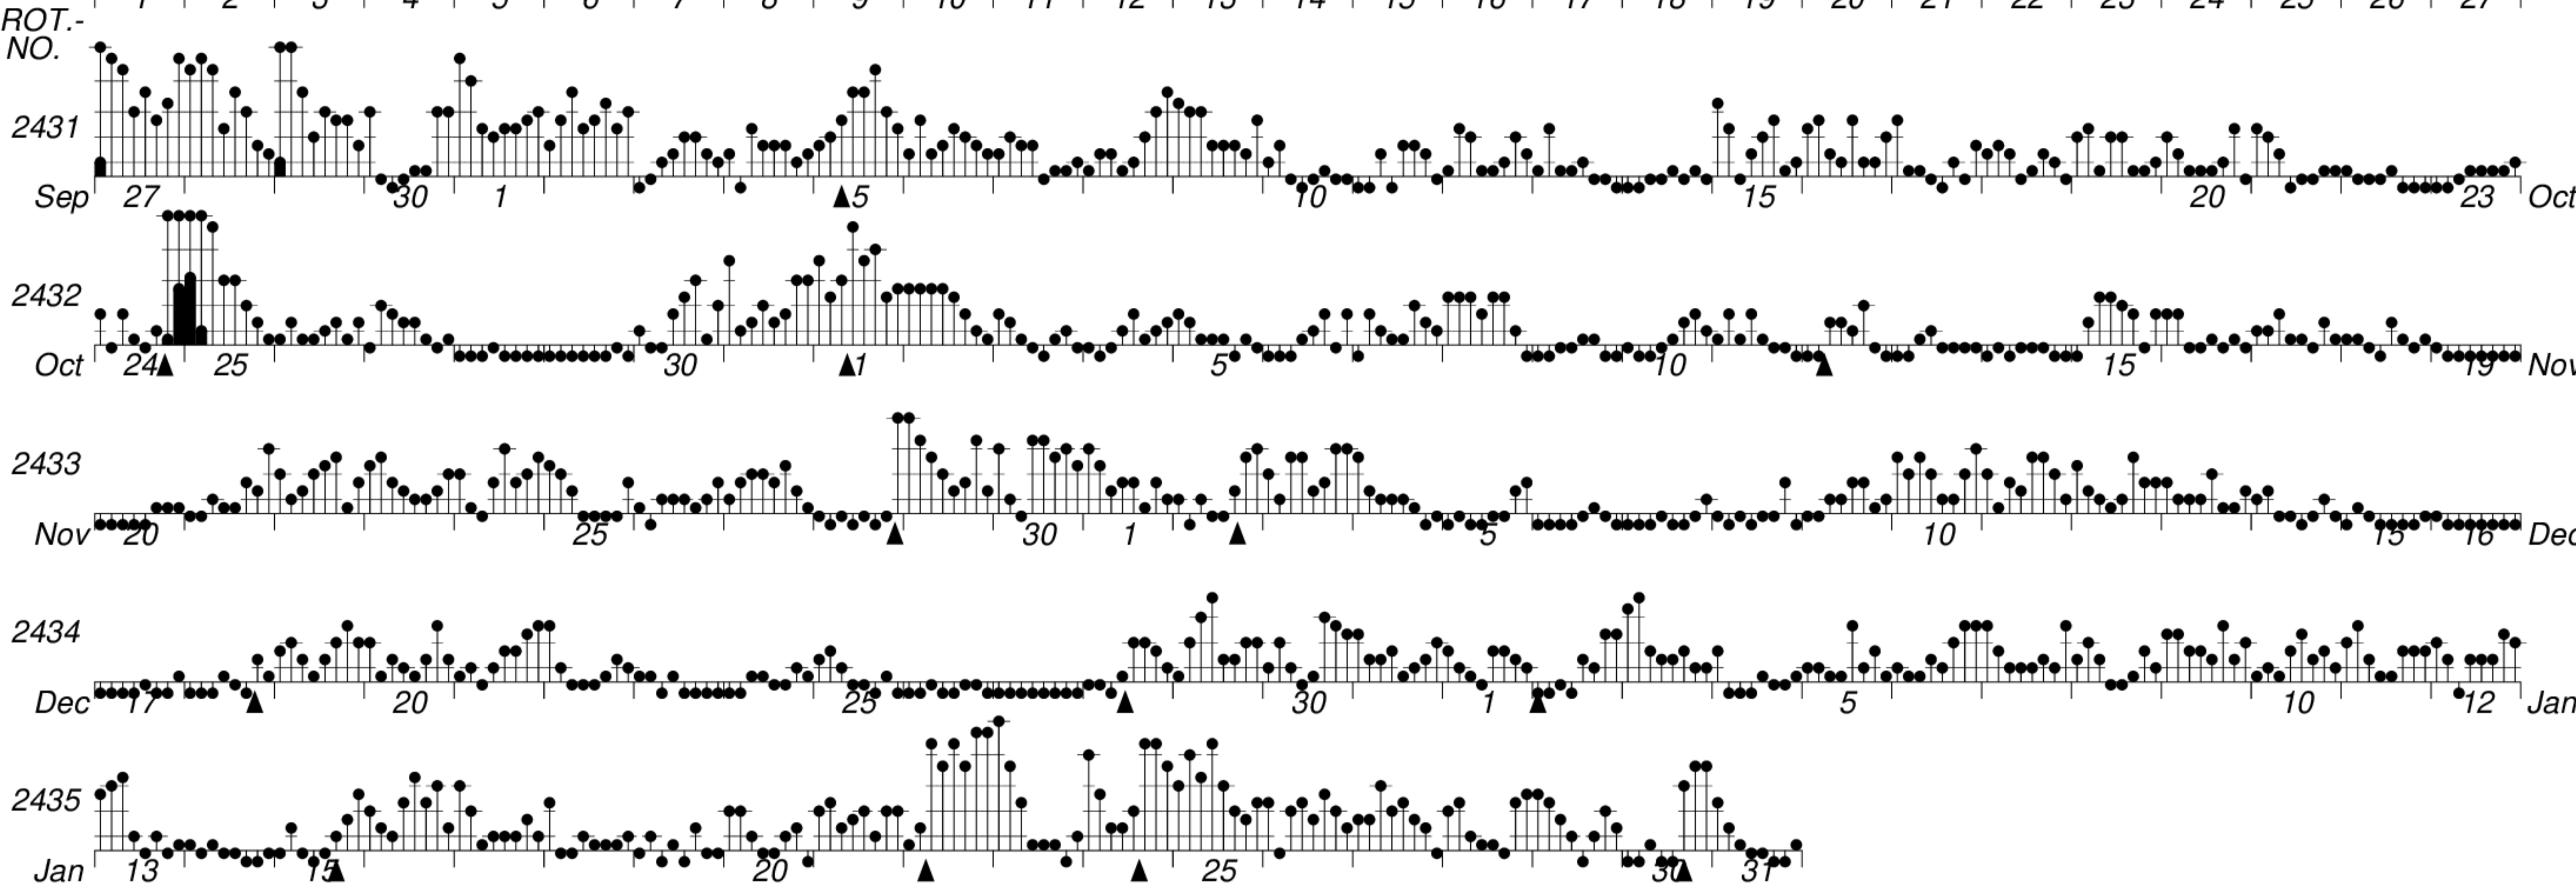

DAYS IN SOLAR ROTATION INTERVAL

1 2 3 4 5 6 7 8 9 10 11 12 13 14 15 16 17 18 19 20 21 22 23 24 25 26 27

KEY

▲ = sudden commencement

GFZ German Research Centre for Geosciences
**PLANETARY MAGNETIC
 THREE-HOUR-RANGE INDICES**

Kp till 2012 Jan 31