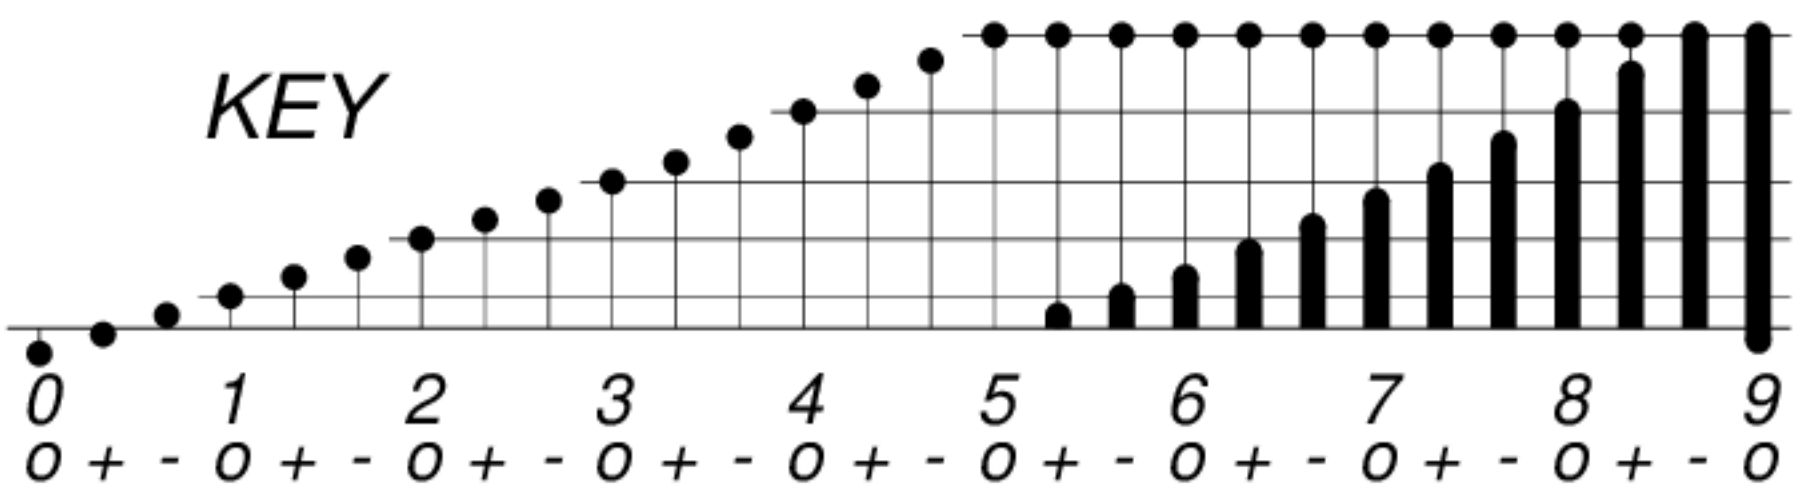

DAYS IN SOLAR ROTATION INTERVAL

1 2 3 4 5 6 7 8 9 10 11 12 13 14 15 16 17 18 19 20 21 22 23 24 25 26 27

ROT.-
NO.

KEY

▲ = sudden commencement

GFZ German Research Centre for Geosciences
**PLANETARY MAGNETIC
THREE-HOUR-RANGE INDICES**