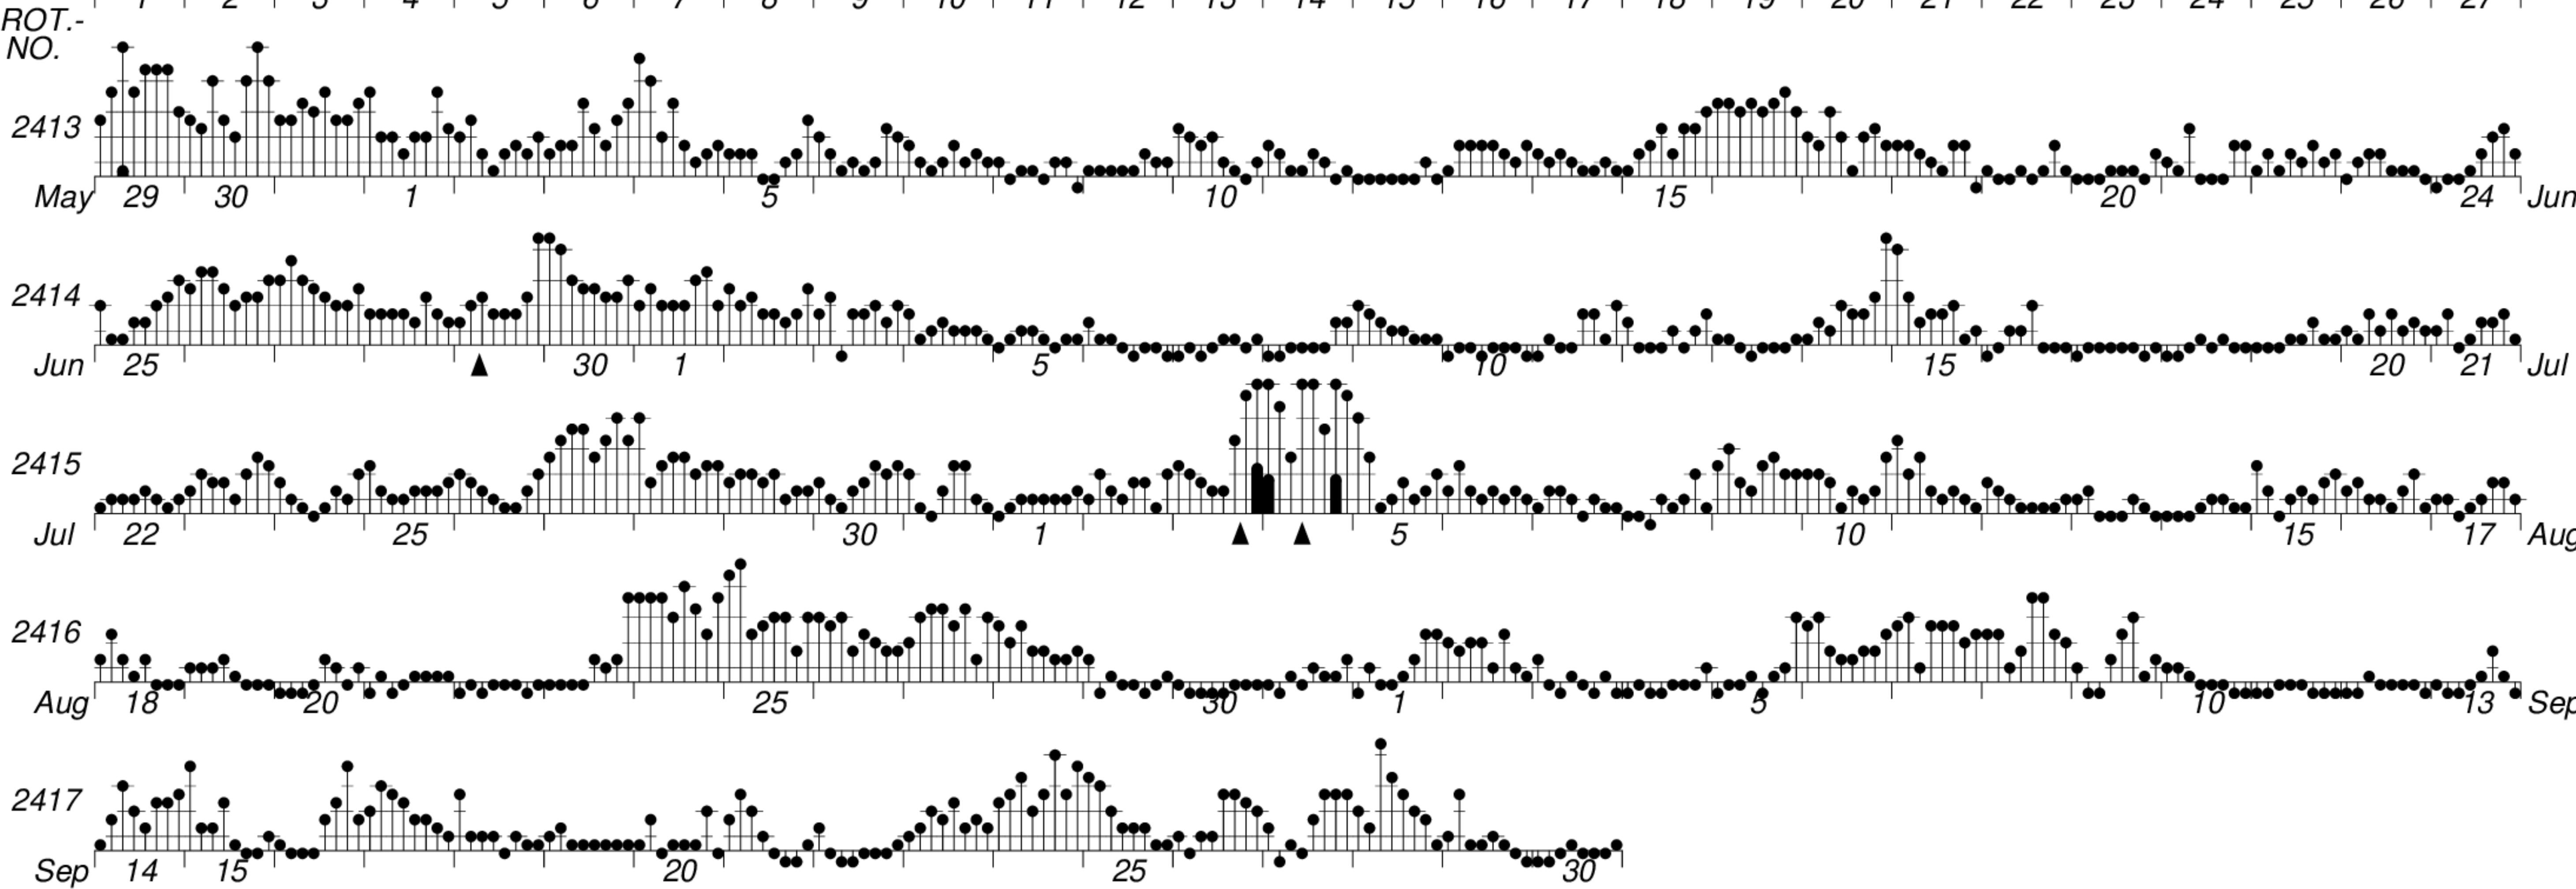

DAYS IN SOLAR ROTATION INTERVAL

1 2 3 4 5 6 7 8 9 10 11 12 13 14 15 16 17 18 19 20 21 22 23 24 25 26 27

KEY

▲ = sudden commencement

GFZ German Research Centre for Geosciences
**PLANETARY MAGNETIC
 THREE-HOUR-RANGE INDICES**

Kp till 2010 Sep 30