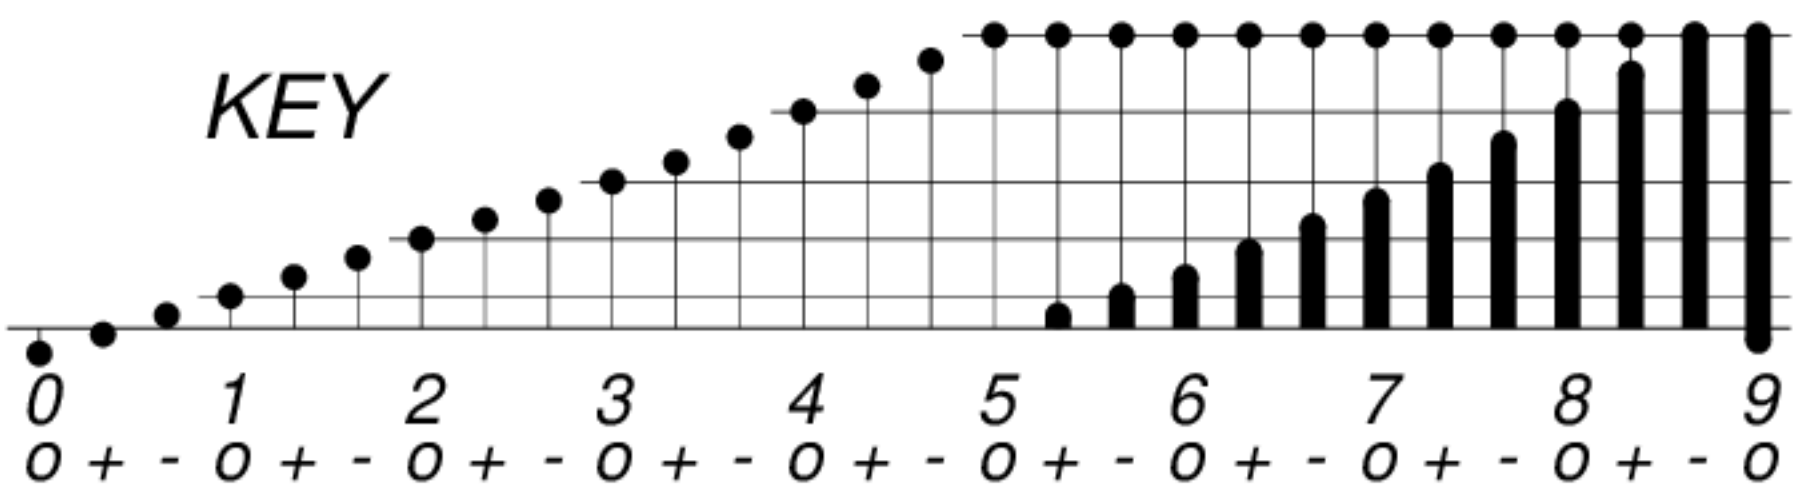

DAYS IN SOLAR ROTATION INTERVAL

1 2 3 4 5 6 7 8 9 10 11 12 13 14 15 16 17 18 19 20 21 22 23 24 25 26 27

KEY

▲ = sudden commencement

GFZ German Research Centre for Geosciences
**PLANETARY MAGNETIC
 THREE-HOUR-RANGE INDICES**

Kp till 2010 Sep 30