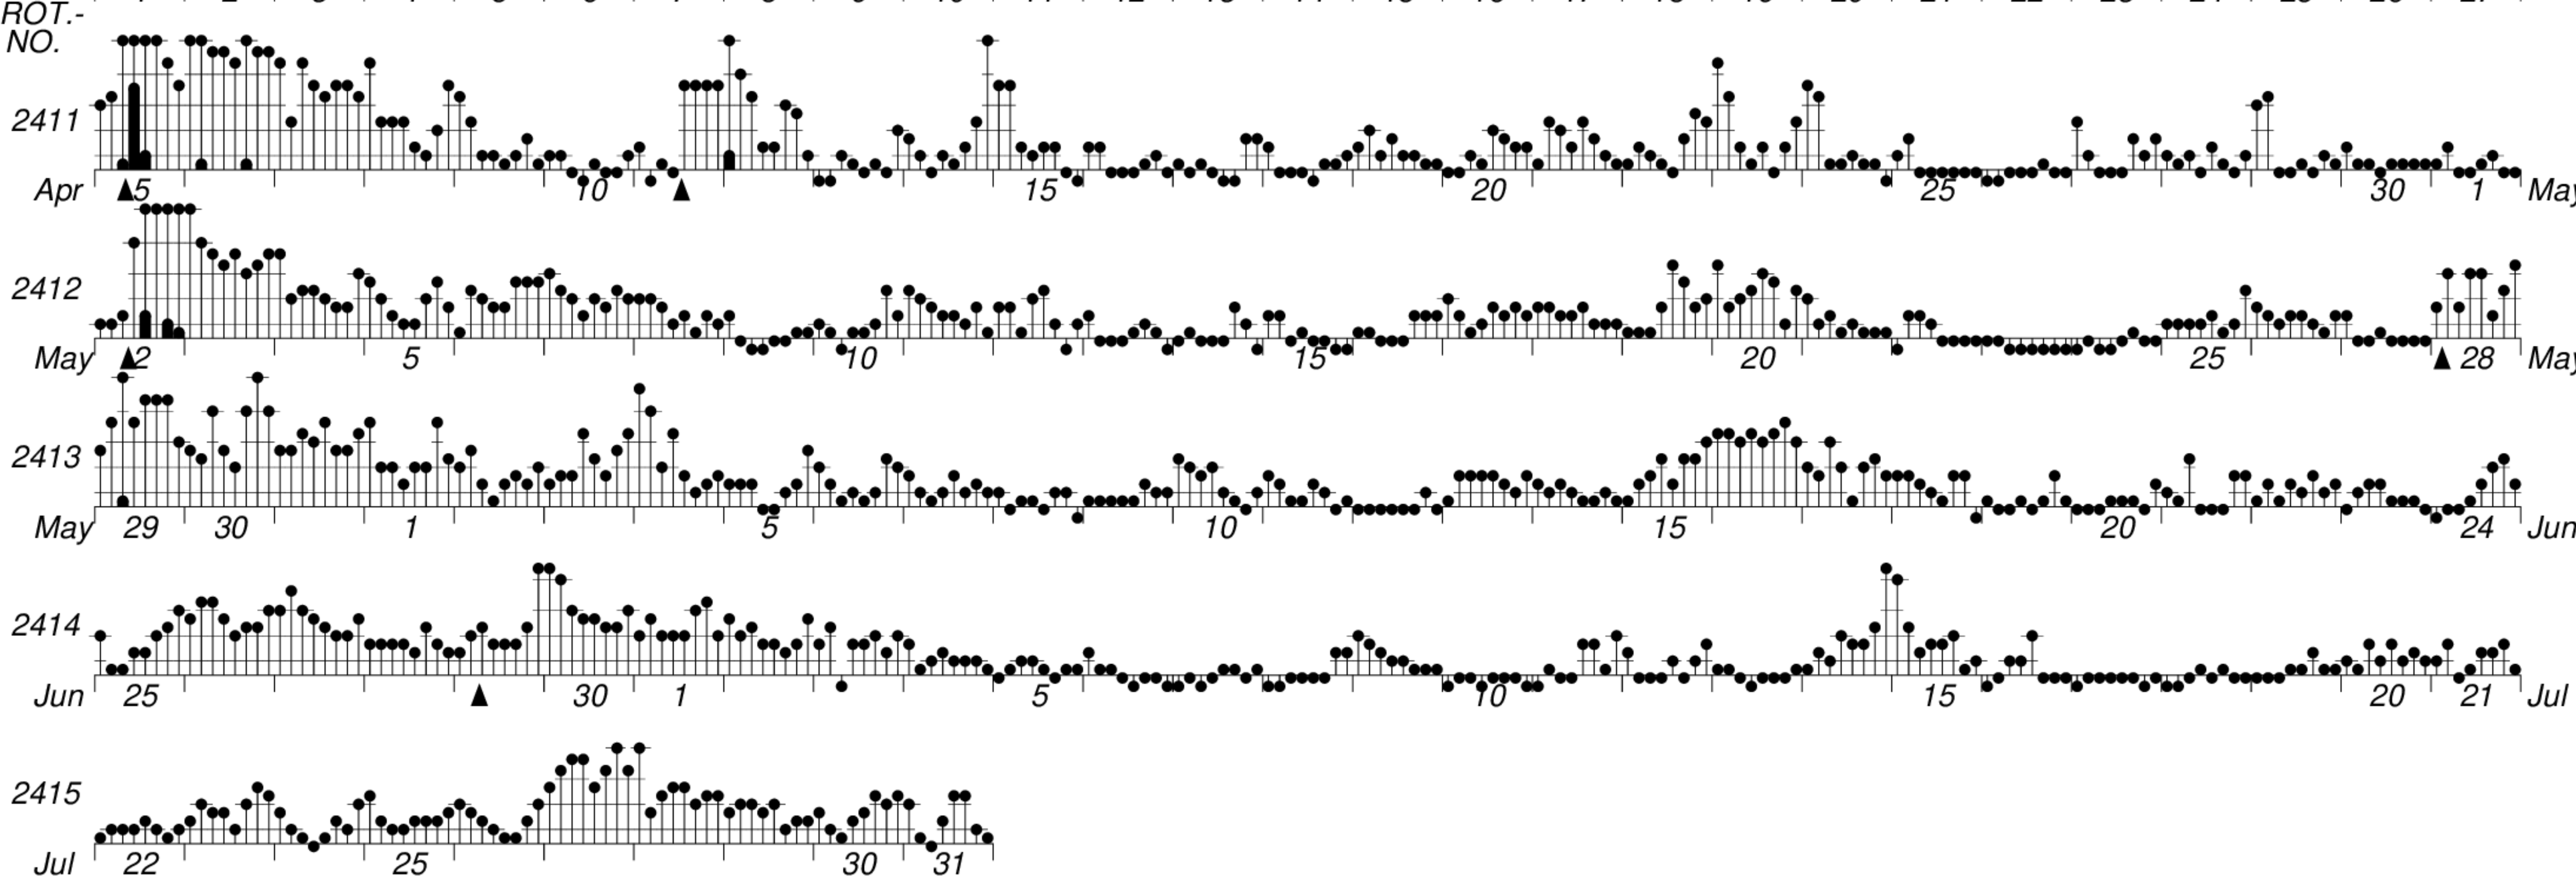

DAYS IN SOLAR ROTATION INTERVAL

1 2 3 4 5 6 7 8 9 10 11 12 13 14 15 16 17 18 19 20 21 22 23 24 25 26 27

KEY

▲ = sudden commencement

GFZ German Research Centre for Geosciences
**PLANETARY MAGNETIC
 THREE-HOUR-RANGE INDICES**

Kp till 2010 Jul 31