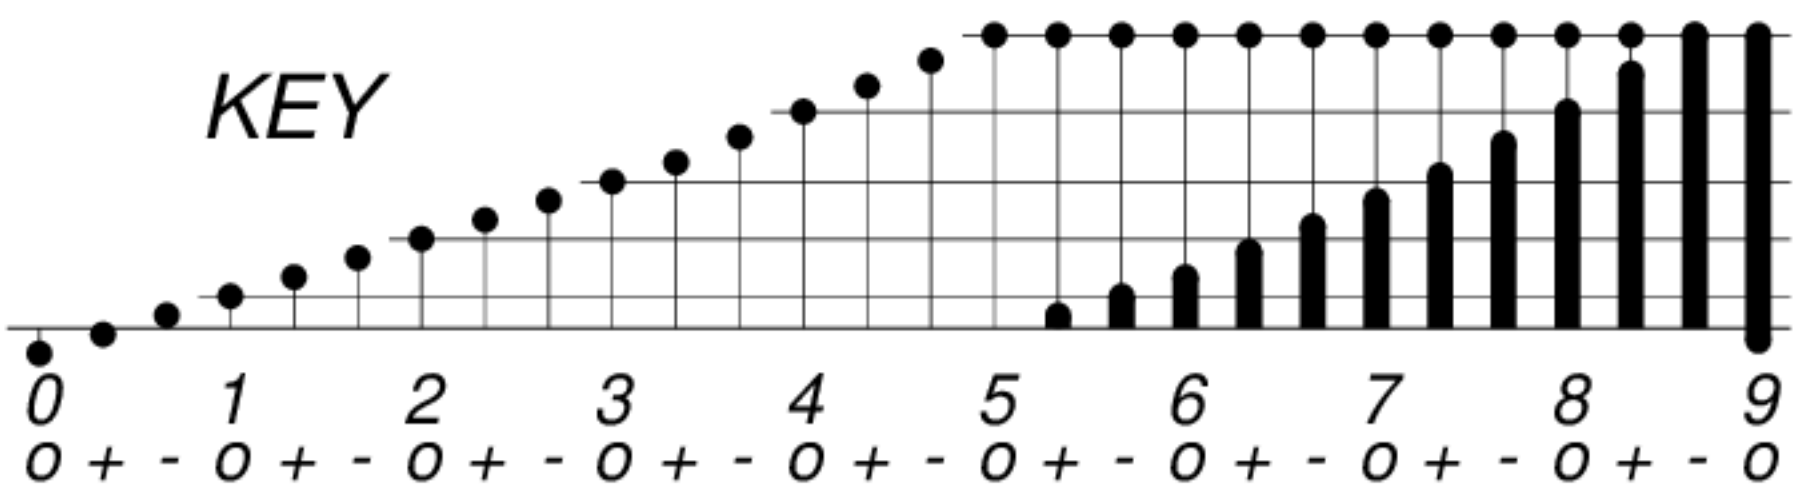

DAYS IN SOLAR ROTATION INTERVAL

1 2 3 4 5 6 7 8 9 10 11 12 13 14 15 16 17 18 19 20 21 22 23 24 25 26 27

KEY

▲ = sudden commencement

GFZ German Research Centre for Geosciences
**PLANETARY MAGNETIC
 THREE-HOUR-RANGE INDICES**

Kp till 2010 Jul 31