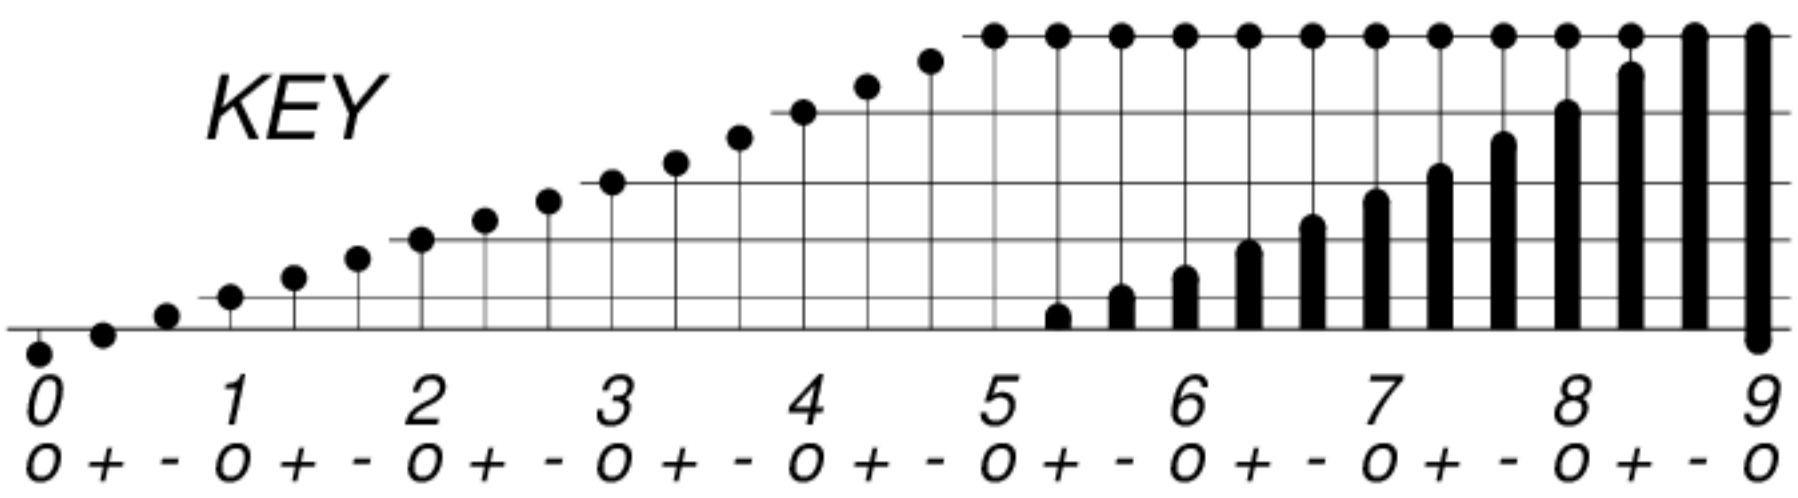

DAYS IN SOLAR ROTATION INTERVAL

1 2 3 4 5 6 7 8 9 10 11 12 13 14 15 16 17 18 19 20 21 22 23 24 25 26 27

ROT.-
NO.

KEY

▲ = sudden commencement

GFZ German Research Centre for Geosciences
**PLANETARY MAGNETIC
THREE-HOUR-RANGE INDICES**

Kp till 2009 Dec 31