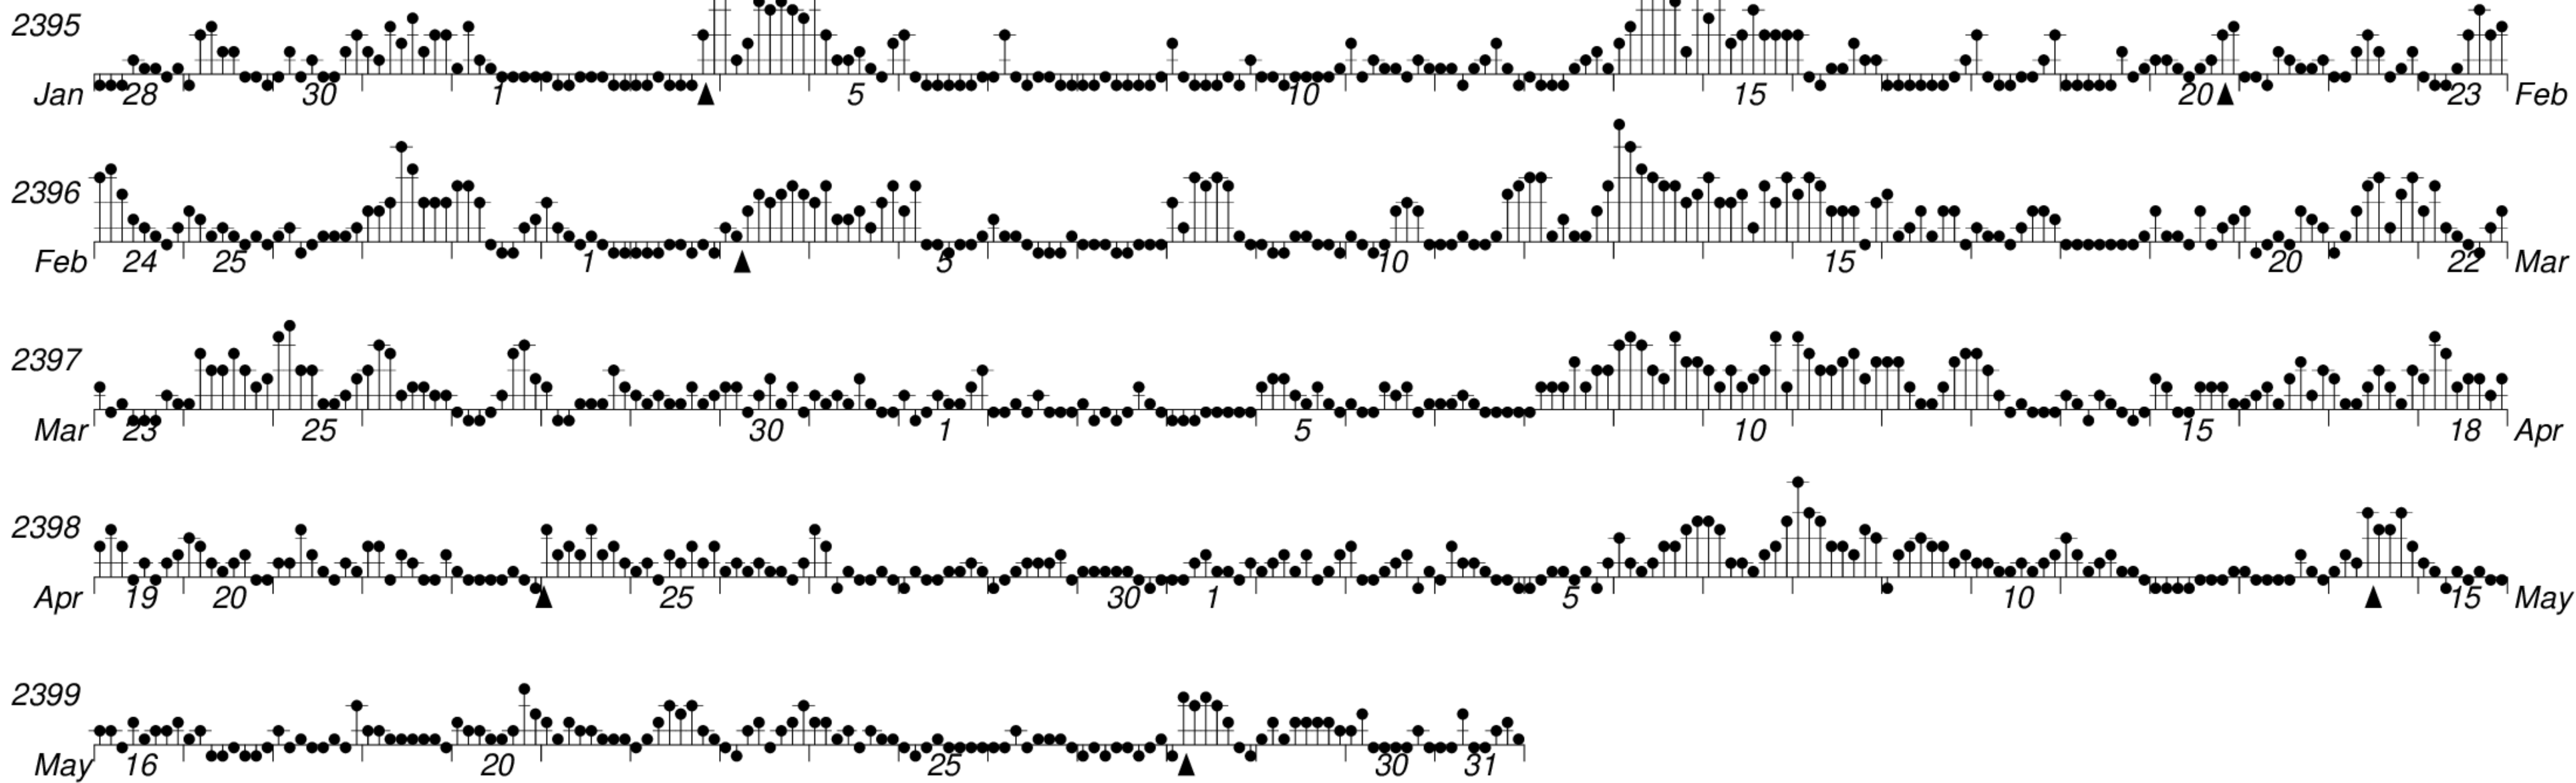

DAYS IN SOLAR ROTATION INTERVAL

1 2 3 4 5 6 7 8 9 10 11 12 13 14 15 16 17 18 19 20 21 22 23 24 25 26 27

ROT.-NO.

KEY

▲ = sudden commencement

GFZ German Research Centre for Geosciences
**PLANETARY MAGNETIC
 THREE-HOUR-RANGE INDICES**

Kp till 2009 May 31