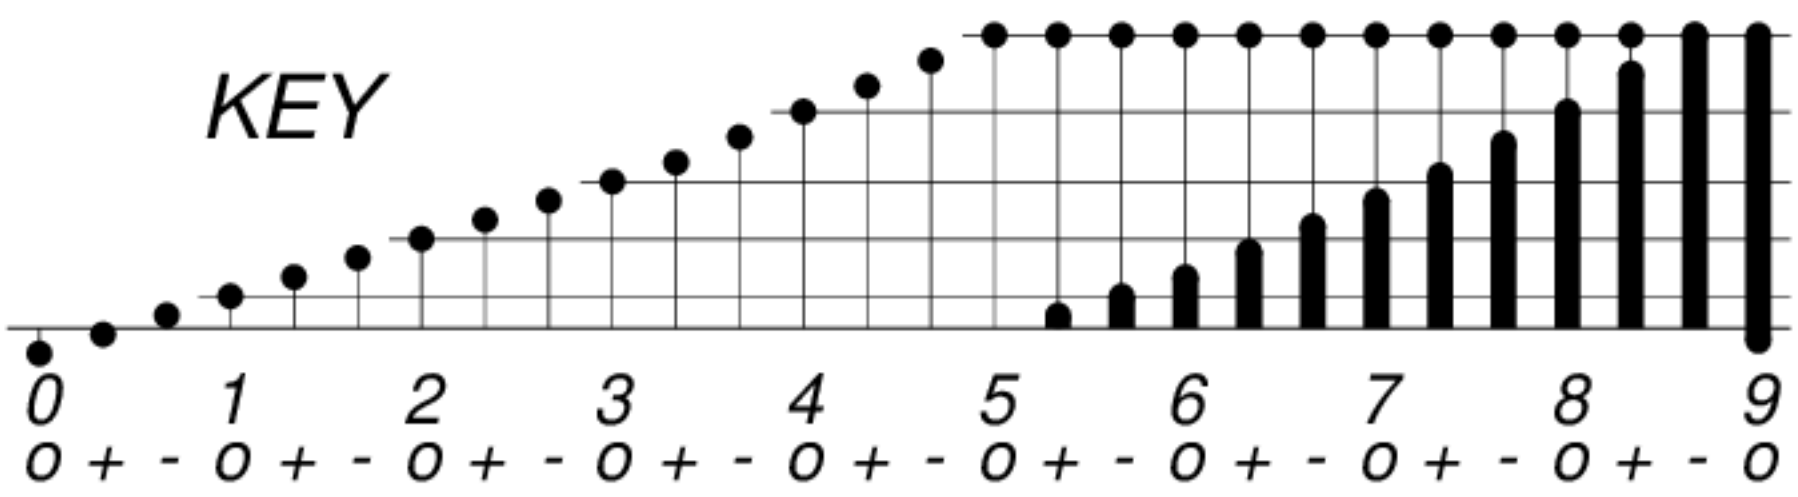

DAYS IN SOLAR ROTATION INTERVAL

1 2 3 4 5 6 7 8 9 10 11 12 13 14 15 16 17 18 19 20 21 22 23 24 25 26 27

ROT.-NO.

KEY

▲ = sudden commencement

GFZ German Research Centre for Geosciences
**PLANETARY MAGNETIC
 THREE-HOUR-RANGE INDICES**

Kp till 2009 May 31