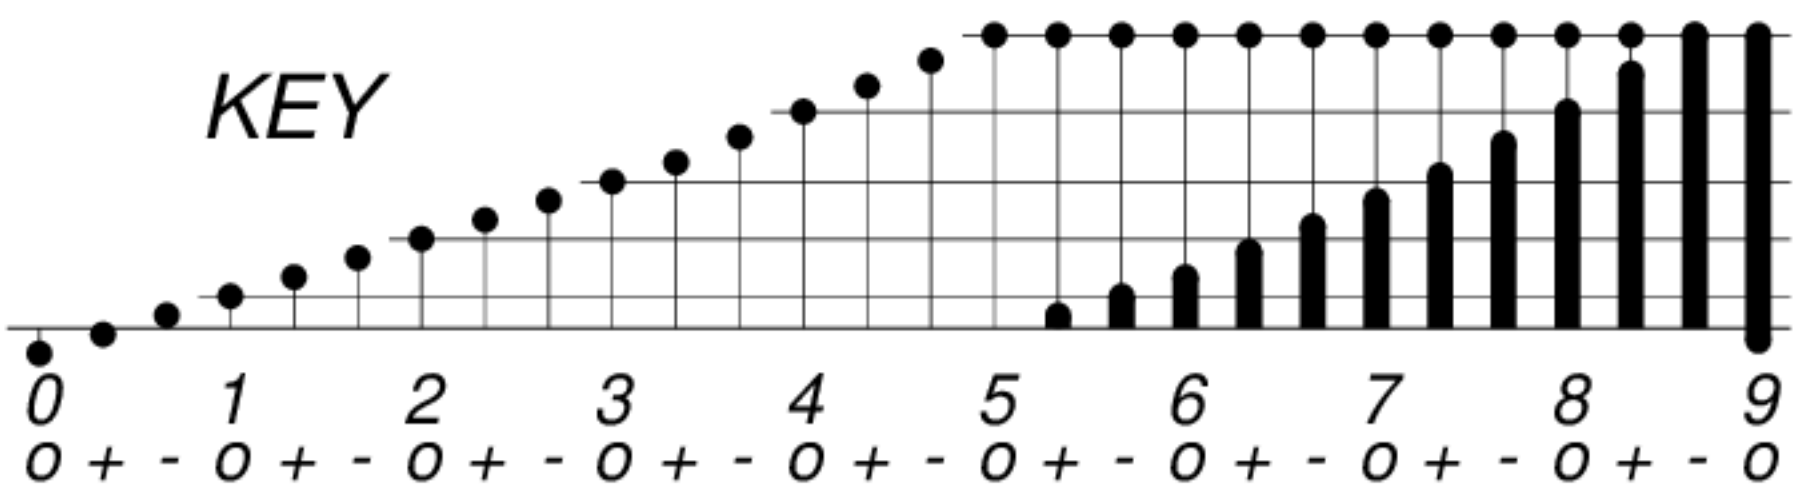

DAYS IN SOLAR ROTATION INTERVAL

1 2 3 4 5 6 7 8 9 10 11 12 13 14 15 16 17 18 19 20 21 22 23 24 25 26 27

KEY

▲ = sudden commencement

GFZ German Research Centre for Geosciences  
**PLANETARY MAGNETIC  
 THREE-HOUR-RANGE INDICES**