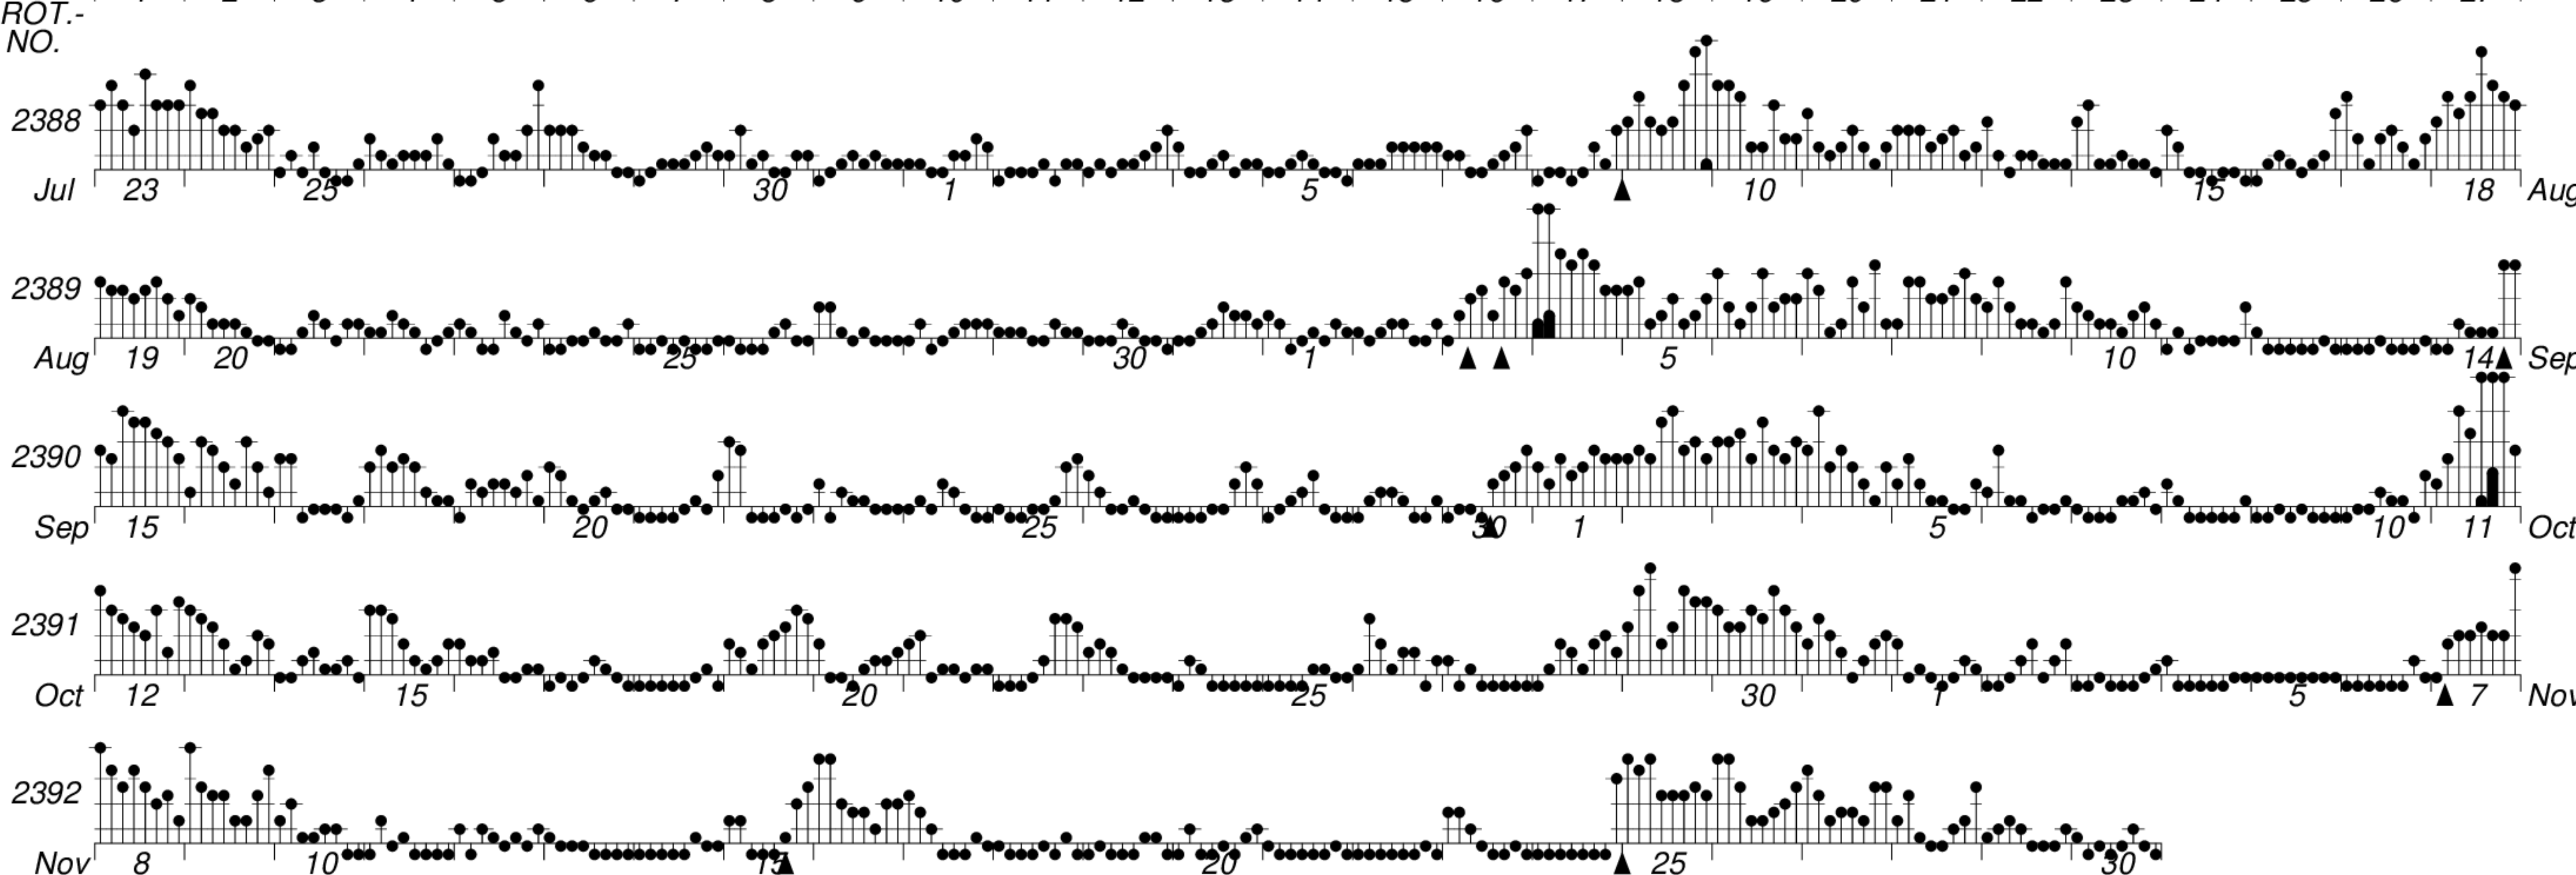

DAYS IN SOLAR ROTATION INTERVAL

1 2 3 4 5 6 7 8 9 10 11 12 13 14 15 16 17 18 19 20 21 22 23 24 25 26 27

KEY

▲ = sudden commencement

GFZ German Research Centre for Geosciences  
**PLANETARY MAGNETIC  
 THREE-HOUR-RANGE INDICES**

*Kp till 2008 Nov 30*