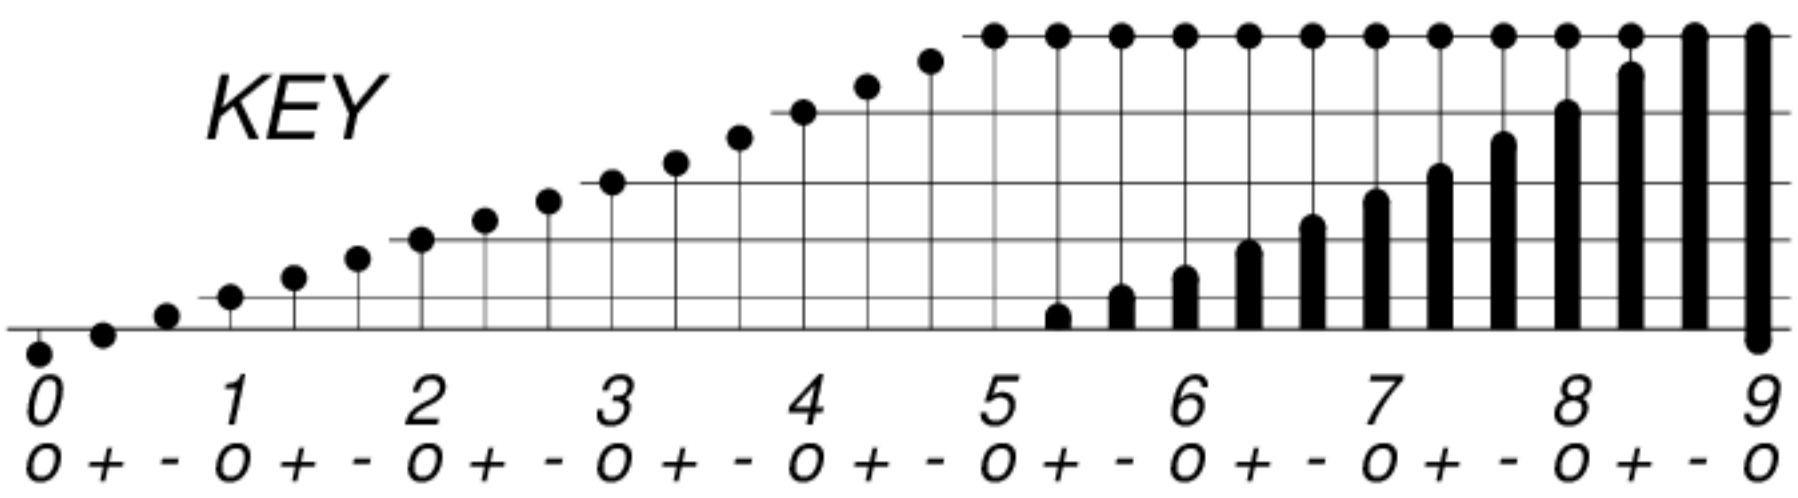

DAYS IN SOLAR ROTATION INTERVAL

1 2 3 4 5 6 7 8 9 10 11 12 13 14 15 16 17 18 19 20 21 22 23 24 25 26 27

ROT.-
NO.

KEY

▲ = sudden commencement

GFZ German Research Centre for Geosciences
**PLANETARY MAGNETIC
THREE-HOUR-RANGE INDICES**

Kp till 2006 May 31