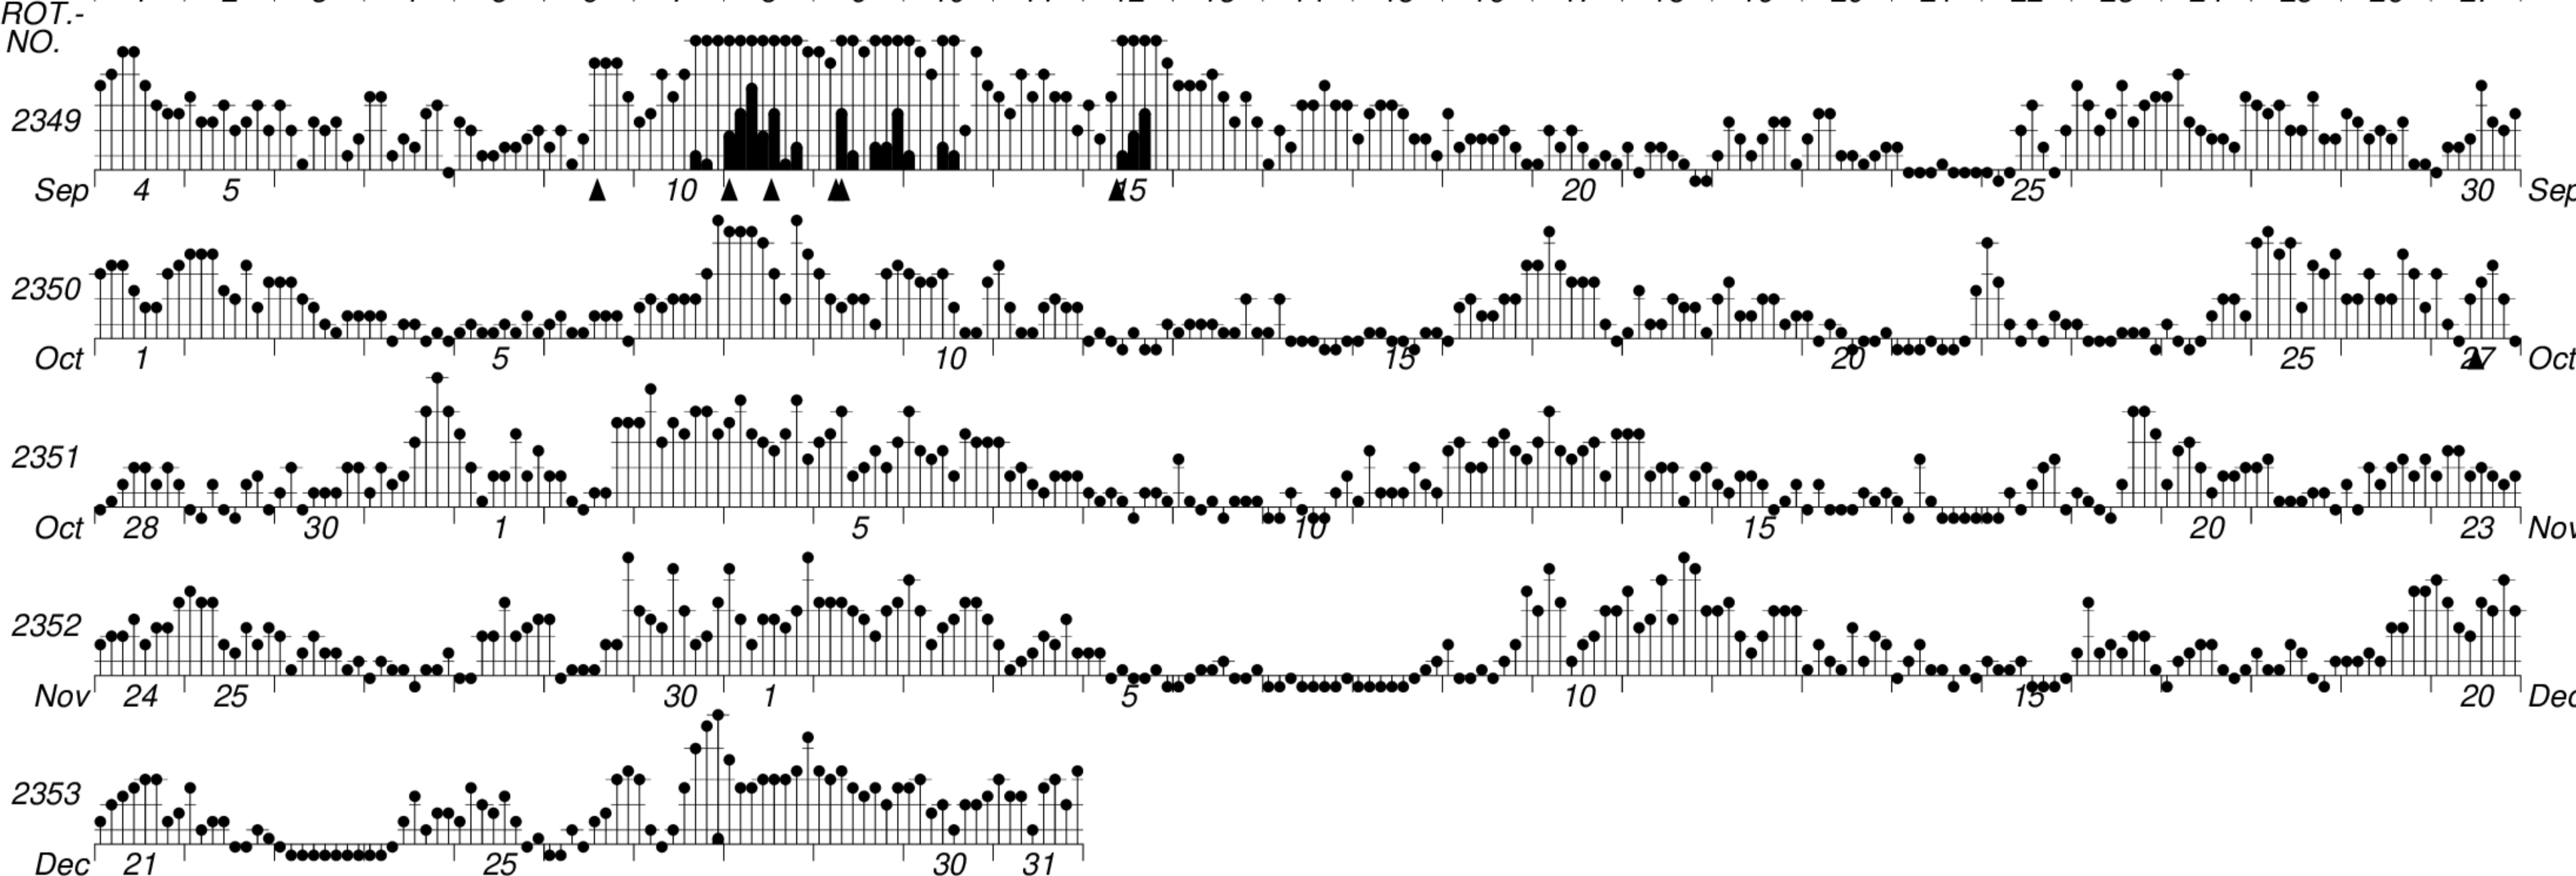

DAYS IN SOLAR ROTATION INTERVAL

1 2 3 4 5 6 7 8 9 10 11 12 13 14 15 16 17 18 19 20 21 22 23 24 25 26 27

KEY

▲ = sudden commencement

GFZ German Research Centre for Geosciences
**PLANETARY MAGNETIC
 THREE-HOUR-RANGE INDICES**

Kp till 2005 Dec 31