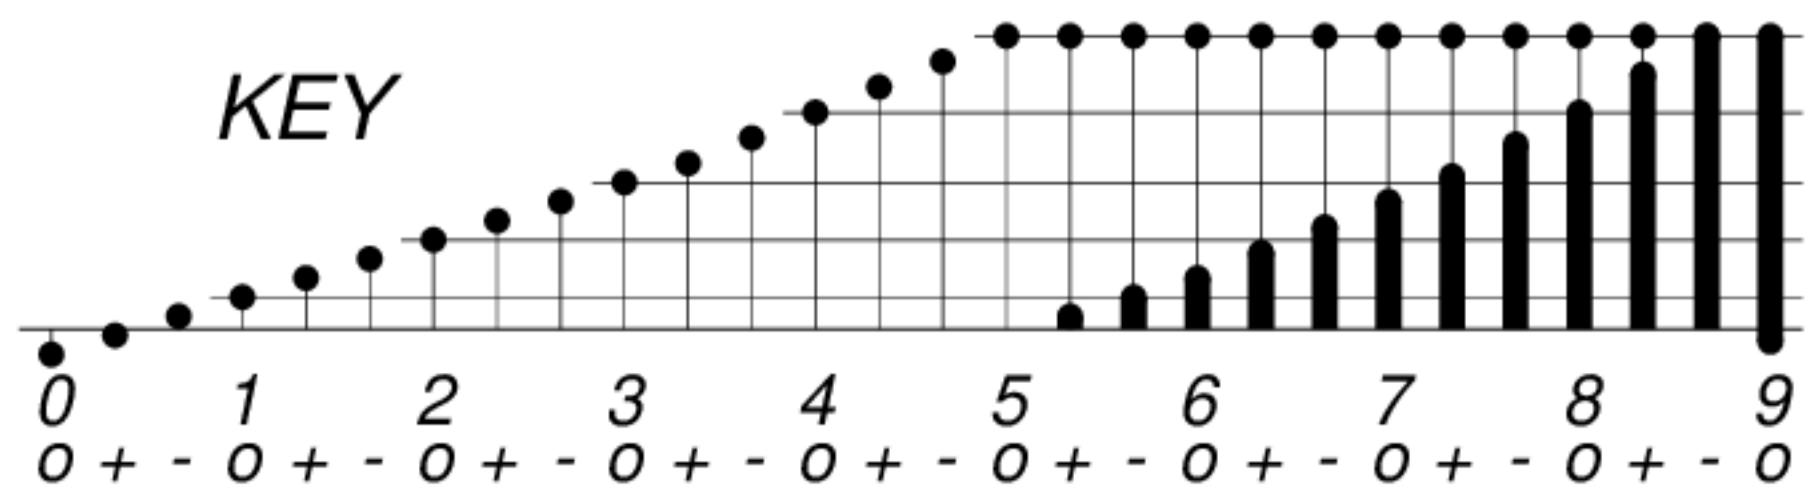

DAYS IN SOLAR ROTATION INTERVAL

▲ = sudden commencement

GFZ German Research Centre for Geosciences  
**PLANETARY MAGNETIC  
 THREE-HOUR-RANGE INDICES**  
*Kp till 2005 Sep 30*