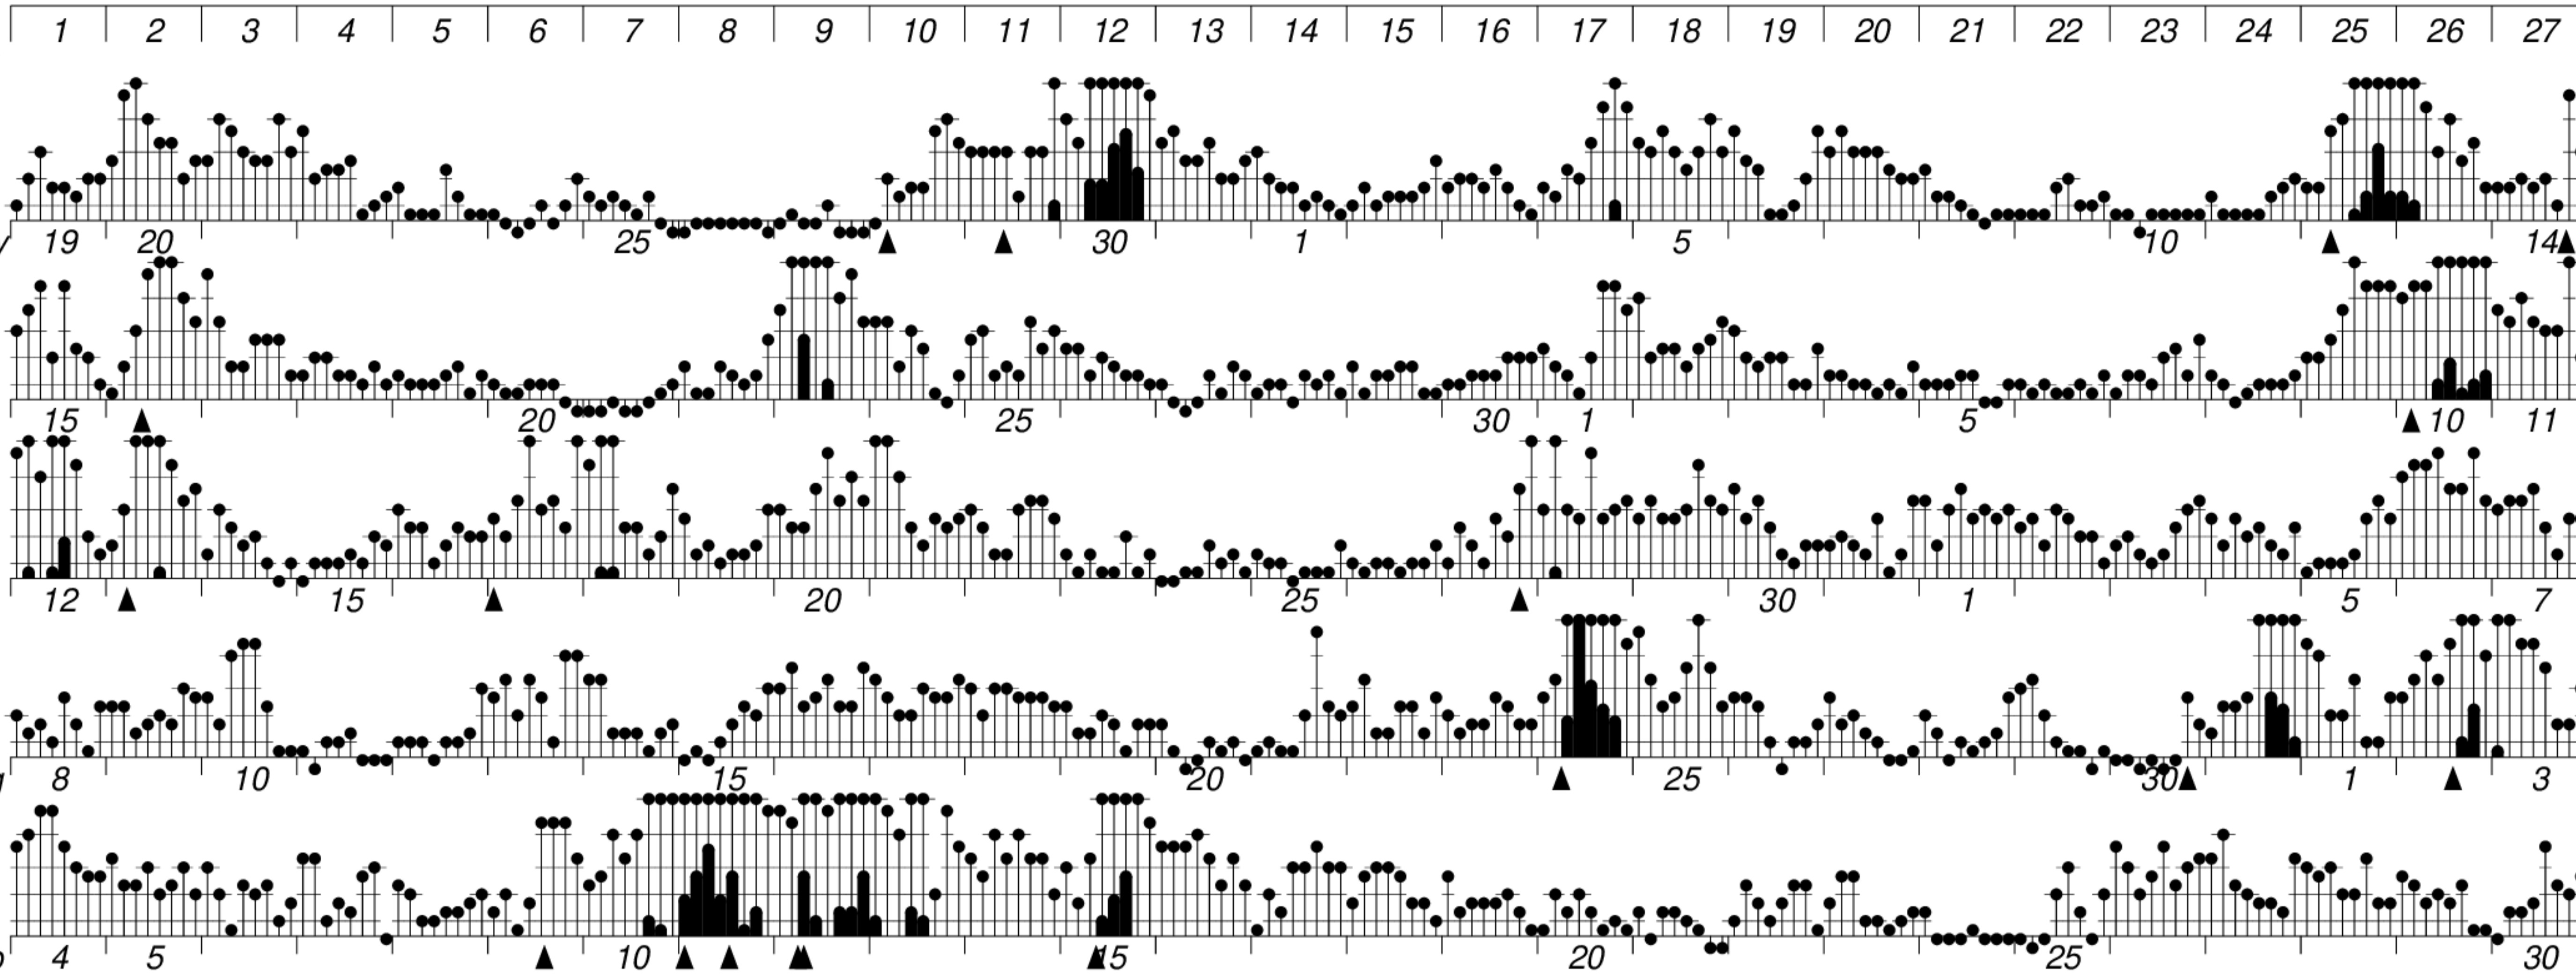

DAYS IN SOLAR ROTATION INTERVAL

▲ = sudden commencement

GFZ German Research Centre for Geosciences  
**PLANETARY MAGNETIC  
 THREE-HOUR-RANGE INDICES**  
*Kp till 2005 Sep 30*