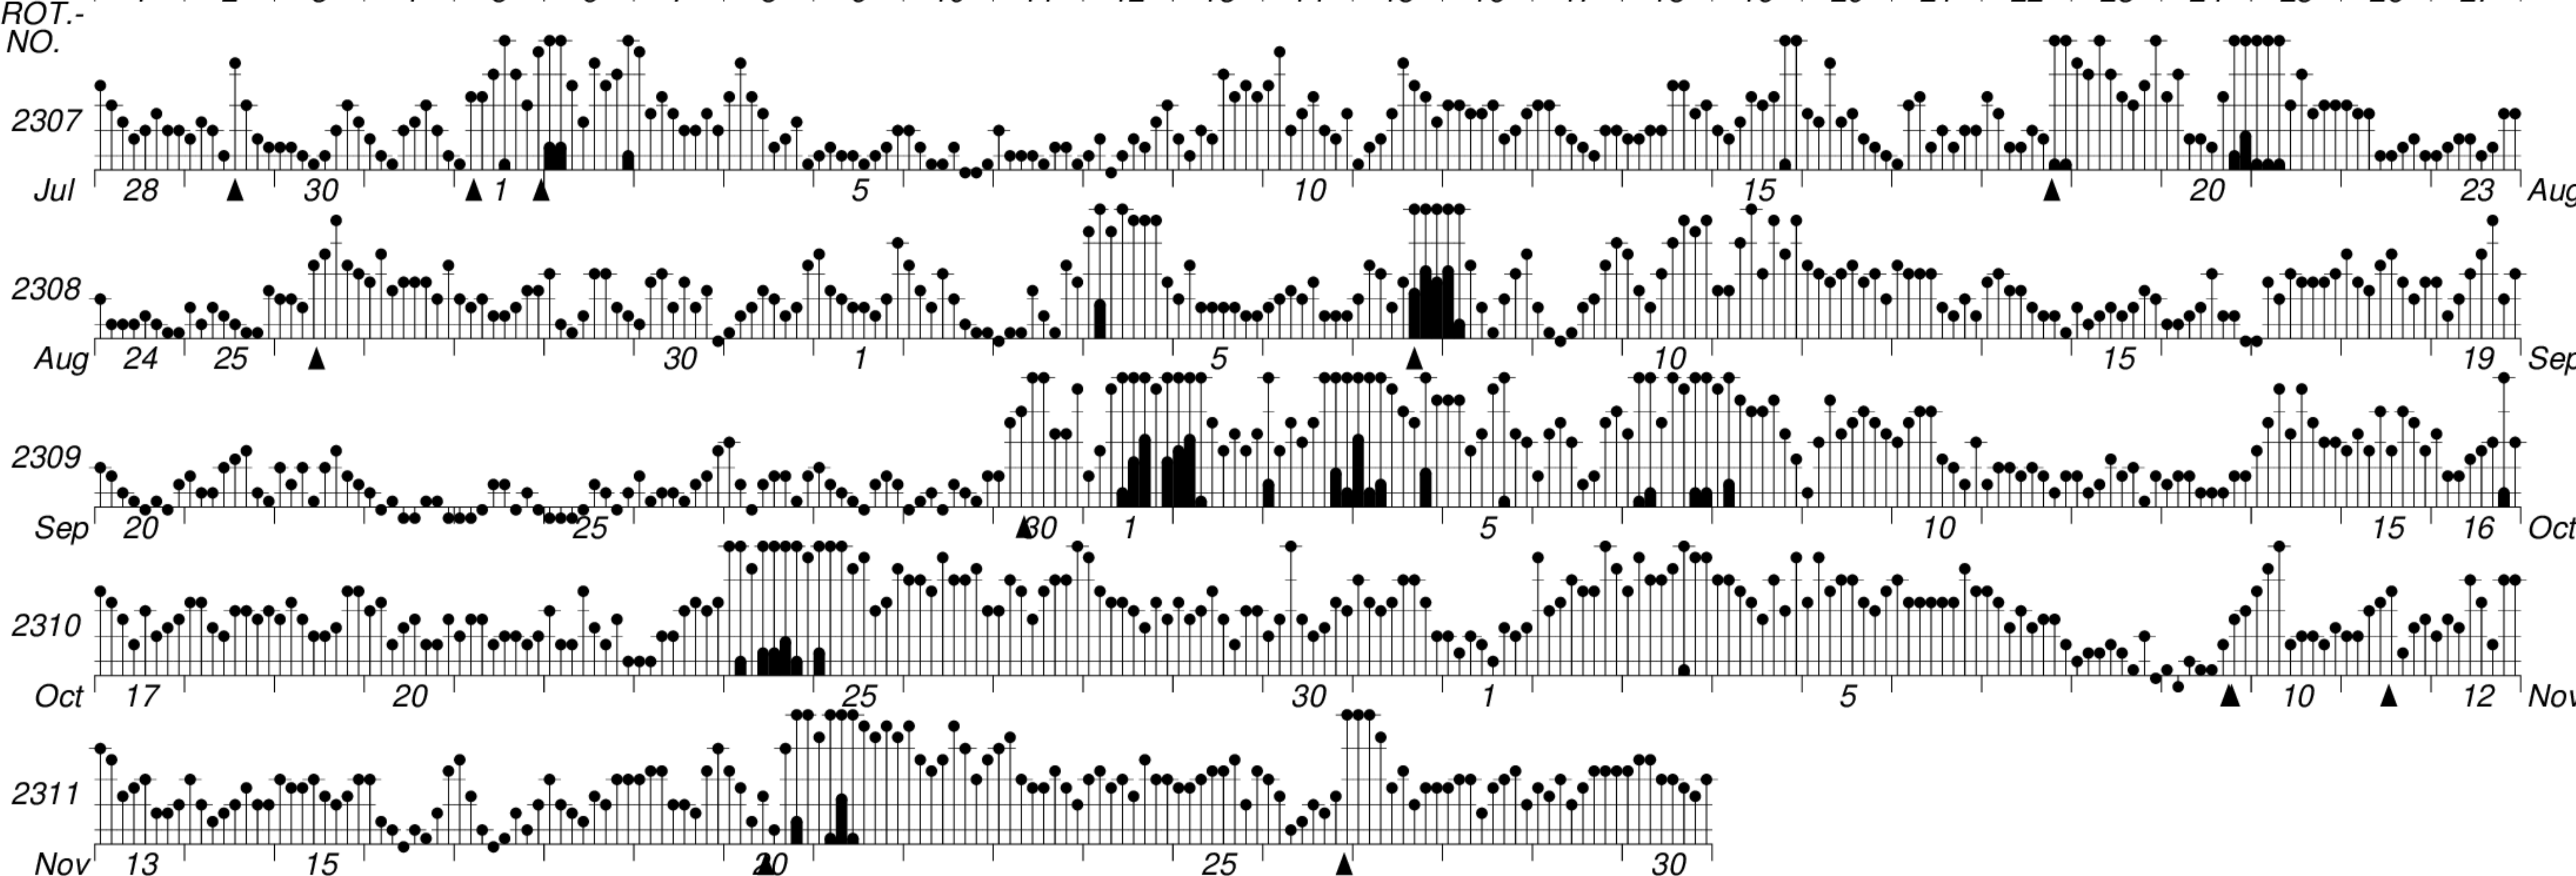

DAYS IN SOLAR ROTATION INTERVAL

1 2 3 4 5 6 7 8 9 10 11 12 13 14 15 16 17 18 19 20 21 22 23 24 25 26 27

KEY

▲ = sudden commencement

GFZ German Research Centre for Geosciences  
**PLANETARY MAGNETIC  
 THREE-HOUR-RANGE INDICES**

*Kp till 2002 Nov 30*